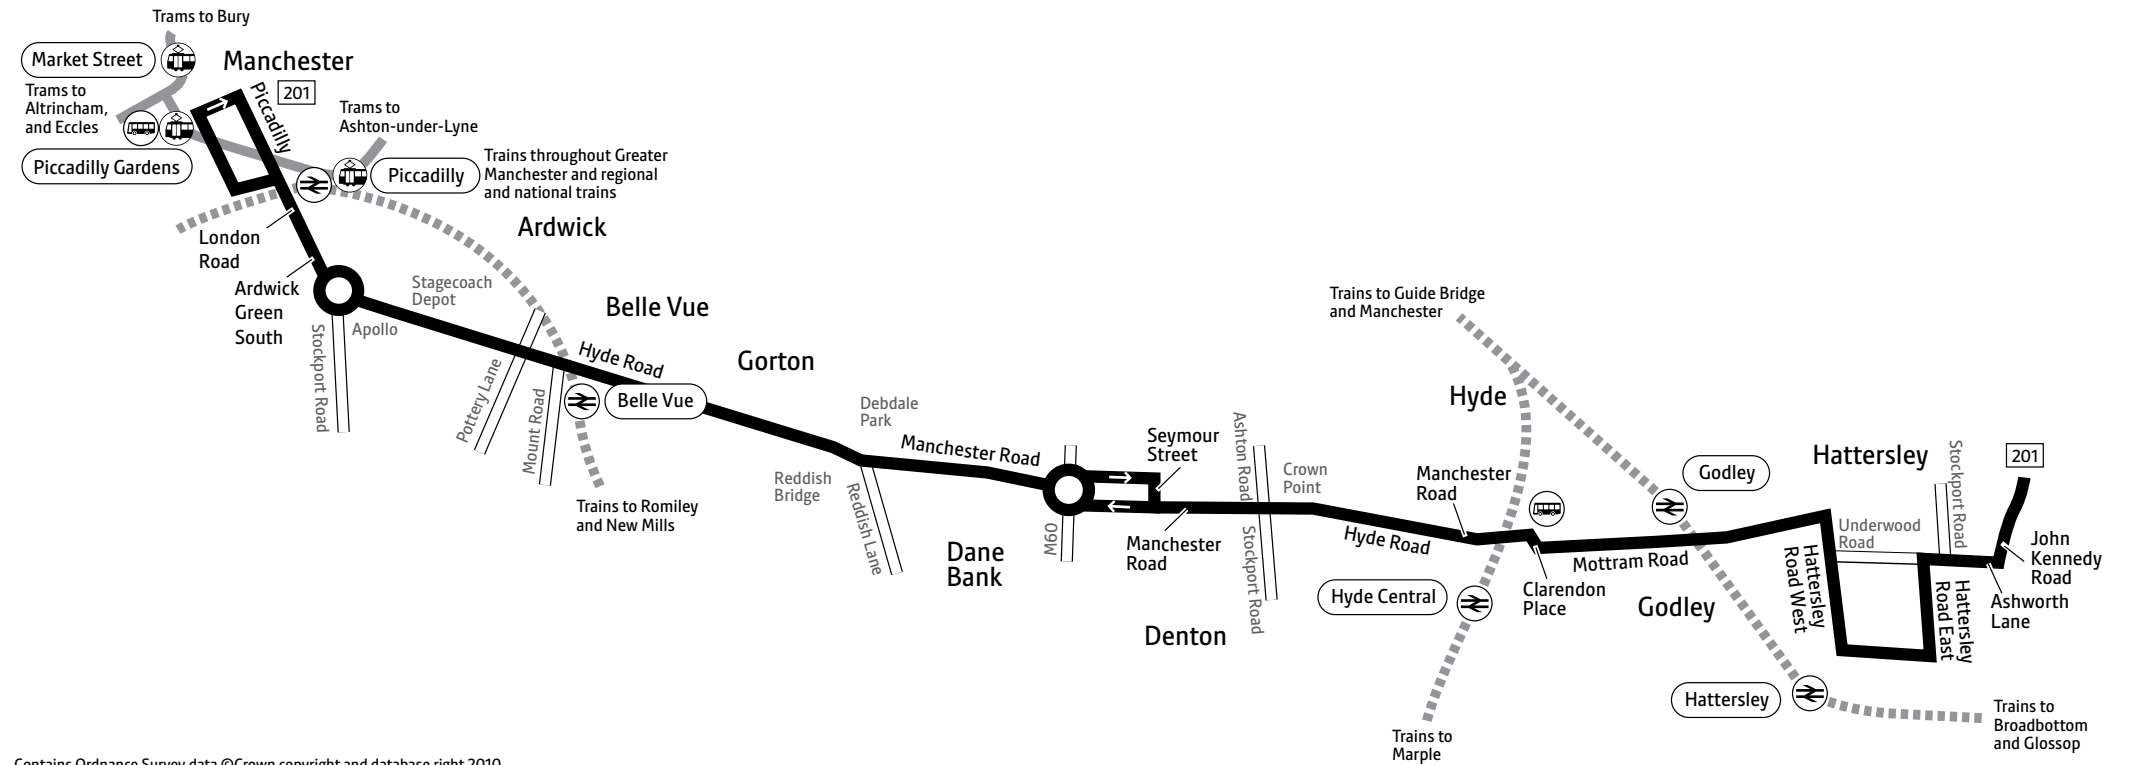

F – Friday nights/Saturday mornings only

♻️ – All bus 201 journeys are run using easy access buses. See inside front cover of this leaflet for details

Summer times: Between mid July and early September, some timetables will be different, check www.tfgm.com for details

Continues after route plan

201

Key

-  Bus route
-  Train line
-  Tram line
-  Direction of travel
-  Bus station/connection point
-  Train station
-  Metrolink stop
-  Terminus

Contains Ordnance Survey data ©Crown copyright and database right 2010
 ©0100022610 Transport for Greater Manchester 2020
 Transport for Greater Manchester uses reasonable endeavours to check the accuracy of information published and to publish changes to information in a timely manner. In no event will Transport for Greater Manchester be liable for any loss that may arise from this information being inaccurate.