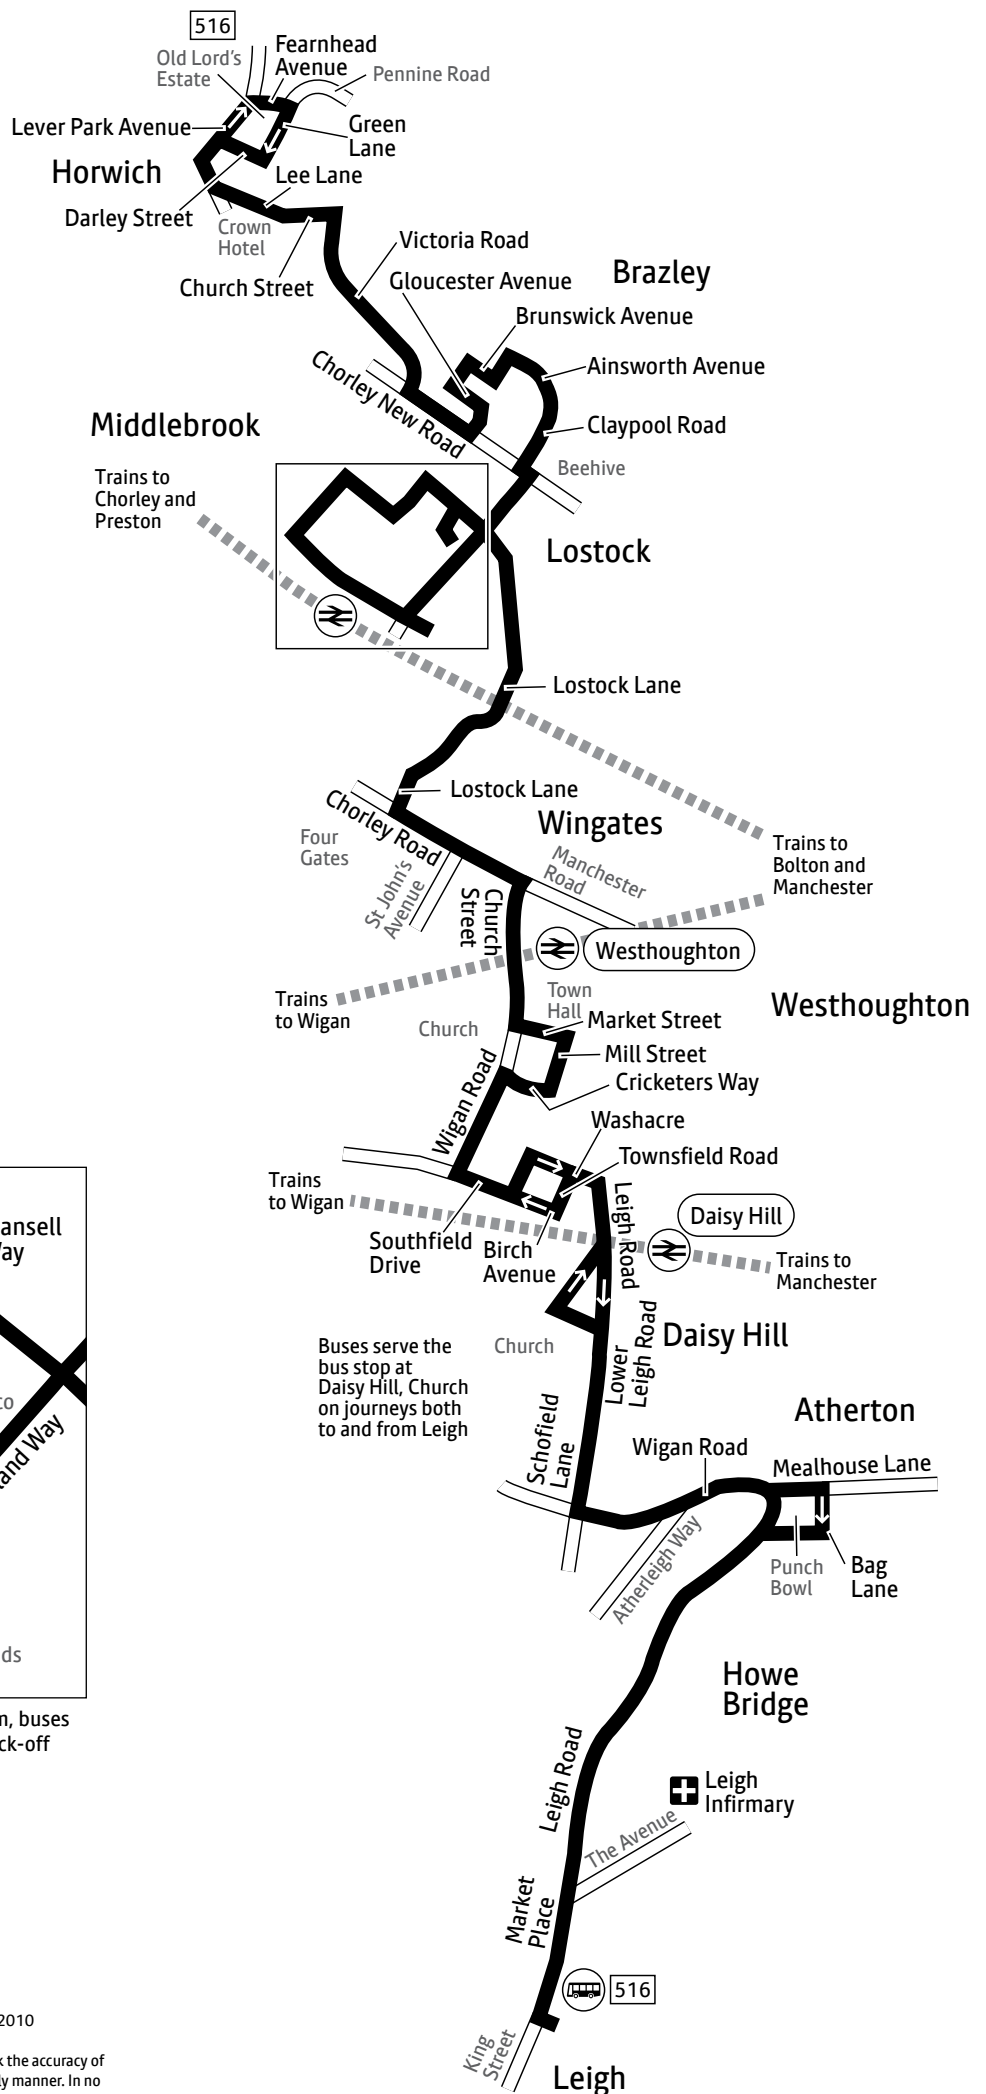

Key

-  Bus route
-  Train line
-  Direction of travel
-  Bus station/connection point
-  Train station
-  Hospital
-  Terminus

Route in Middlebrook

On Matchdays at the Toughsheet Community Stadium, buses do **not** run via Bolton Arena from one hour before kick-off until one hour after the match finishes.