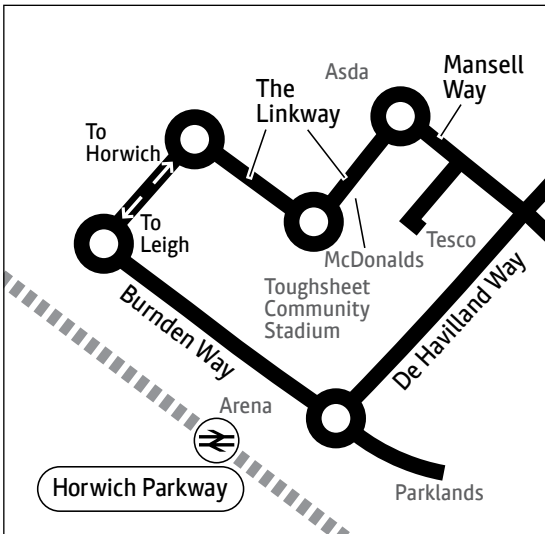

Key

-  Bus route
-  Train line
-  Direction of travel
-  Bus station/connection point
-  Train station
-  Hospital
-  Terminus

Route in Middlebrook

On Matchdays at the Toughsheet Community Stadium, buses do **not** run via Bolton Arena from one hour before kick-off until one hour after the match finishes.