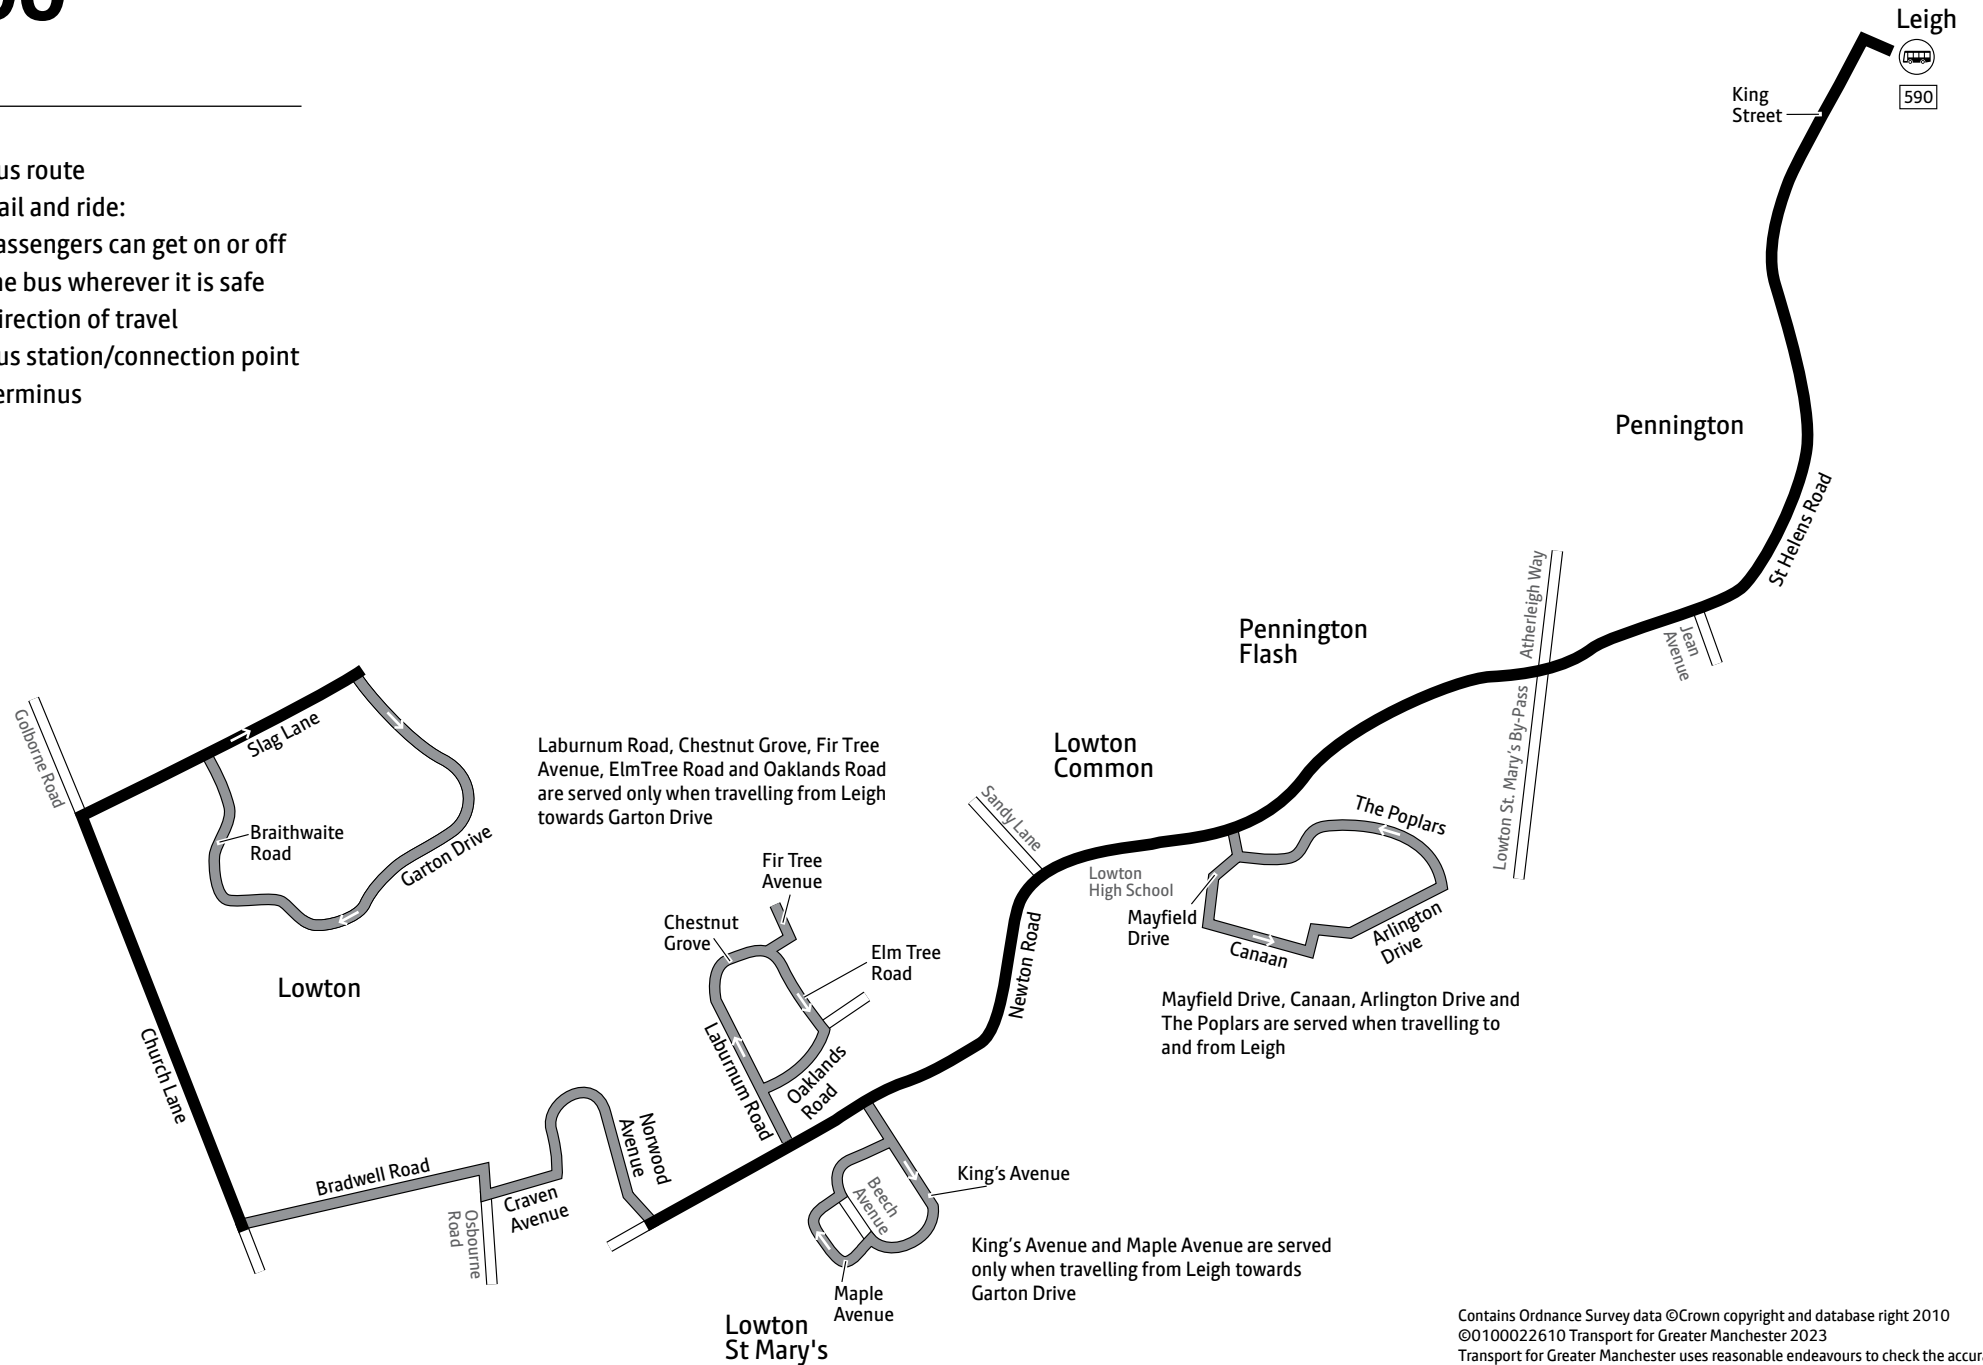

590

Key

- Bus route
- Hail and ride:
  passengers can get on or off
  the bus wherever it is safe
- Direction of travel
- Bus station/connection point
- Terminus

Contains Ordnance Survey data ©Crown copyright and database right 2010
©0100022610 Transport for Greater Manchester 2023
Transport for Greater Manchester uses reasonable endeavours to check the accuracy of information published and to publish changes to information in a timely manner. In no event will Transport for Greater Manchester be liable for any loss that may arise from this information being inaccurate.