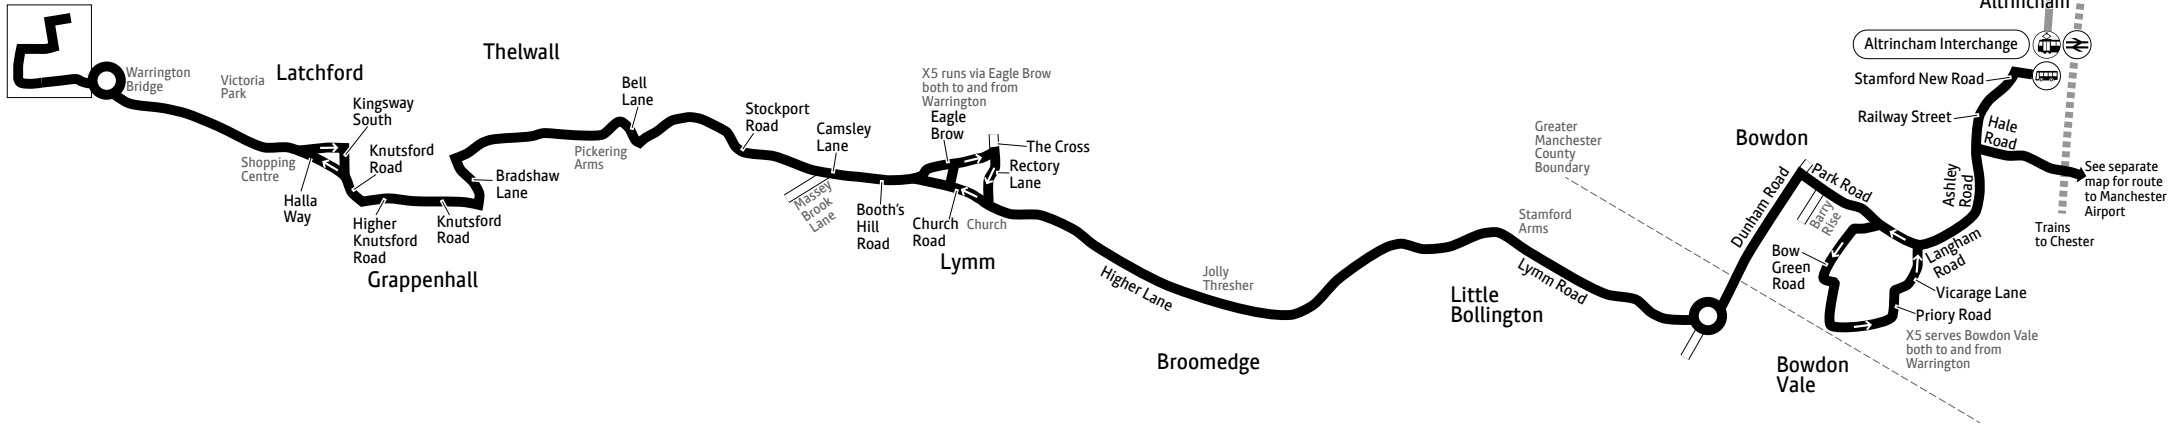

c – Runs as Cat5 between Warrington and Lymm, then as X5 between Lymm and Manchester Airport. See Cat5 timetable for details of route between Warrington and Lymm

♿ – All bus X5 journeys are run using easy access buses. See inside front cover of this leaflet for details

X5

Key

-  Bus route
-  Train line
-  Tram line
-  Direction of travel
-  Bus station/connection point
-  Train station
-  Metrolink stop
-  Terminus

Route in Warrington town centre

X5 continued

For key see previous page

b – Departs from St Ambrose College at 1607

d – Runs as X5 between Manchester Airport and Lymm, then as Cat5 between Lymm and Warrington. See Cat5 timetable for details of route between Lymm and Warrington