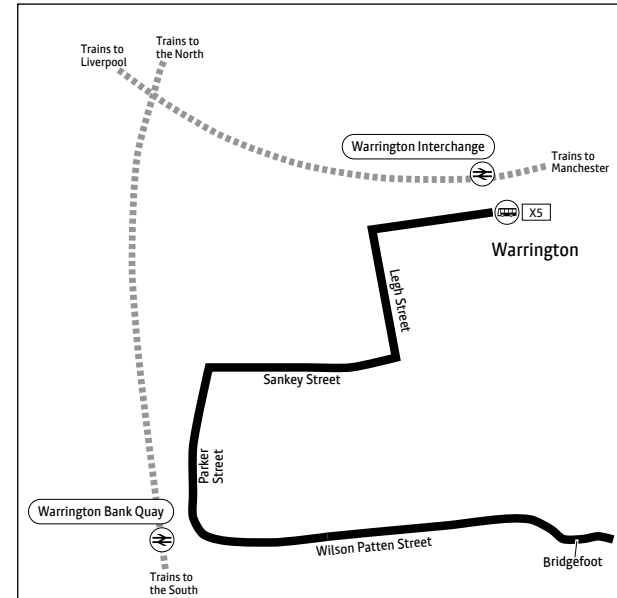

c – Runs as Cat5 between Warrington and Lymm, then as X5 between Lymm and Manchester Airport. See Cat5 timetable for details of route between Warrington and Lymm

♿ – All bus X5 journeys are run using easy access buses. See inside front cover of this leaflet for details

X5

Key

-  Bus route
-  Train line
-  Tram line
-  Direction of travel
-  Bus station/connection point
-  Train station
-  Metrolink stop
-  Terminus

Route in Warrington town centre

X5 continued

For key see previous page