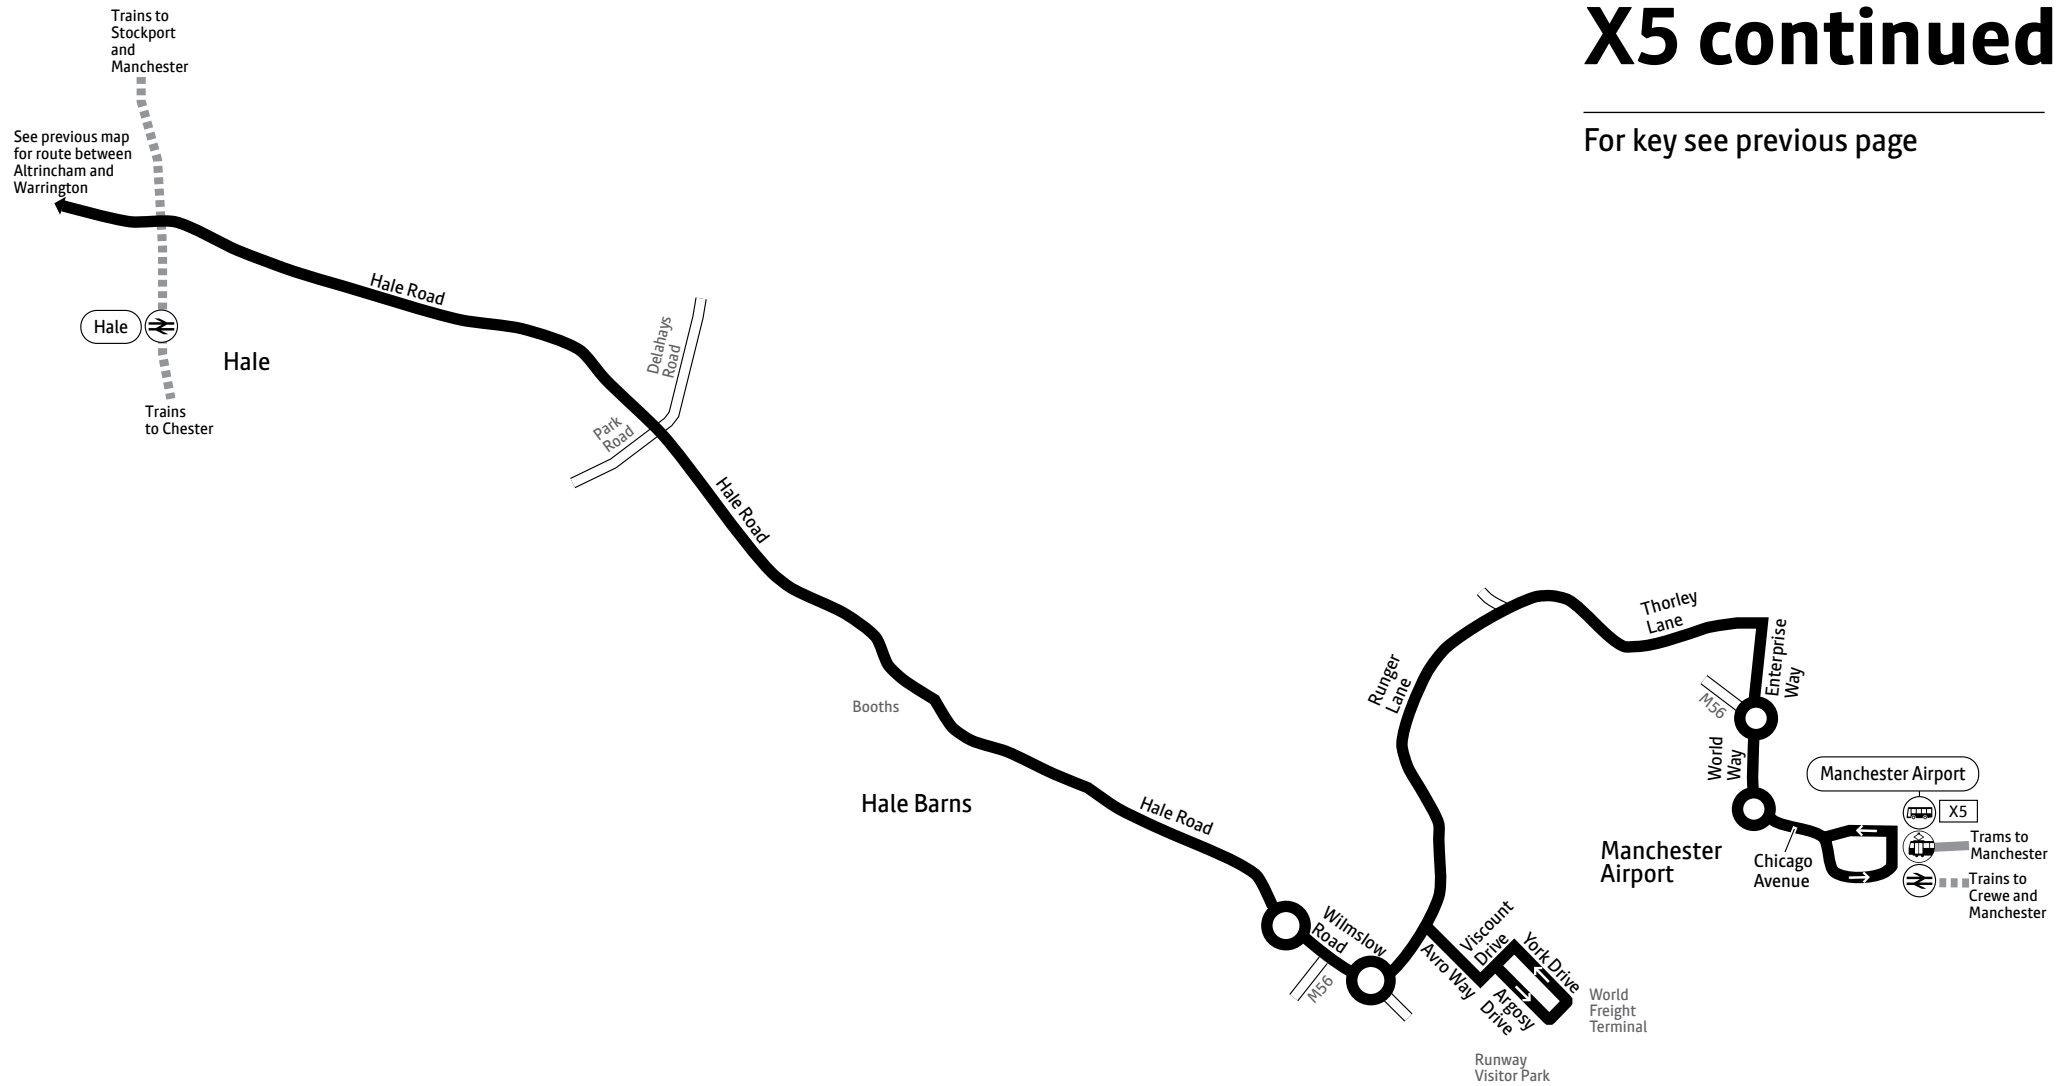

X5

Key

-  Bus route
-  Train line
-  Tram line
-  Direction of travel
-  Bus station/connection point
-  Train station
-  Metrolink stop
-  Terminus

Route in Warrington town centre

X5 continued

For key see previous page