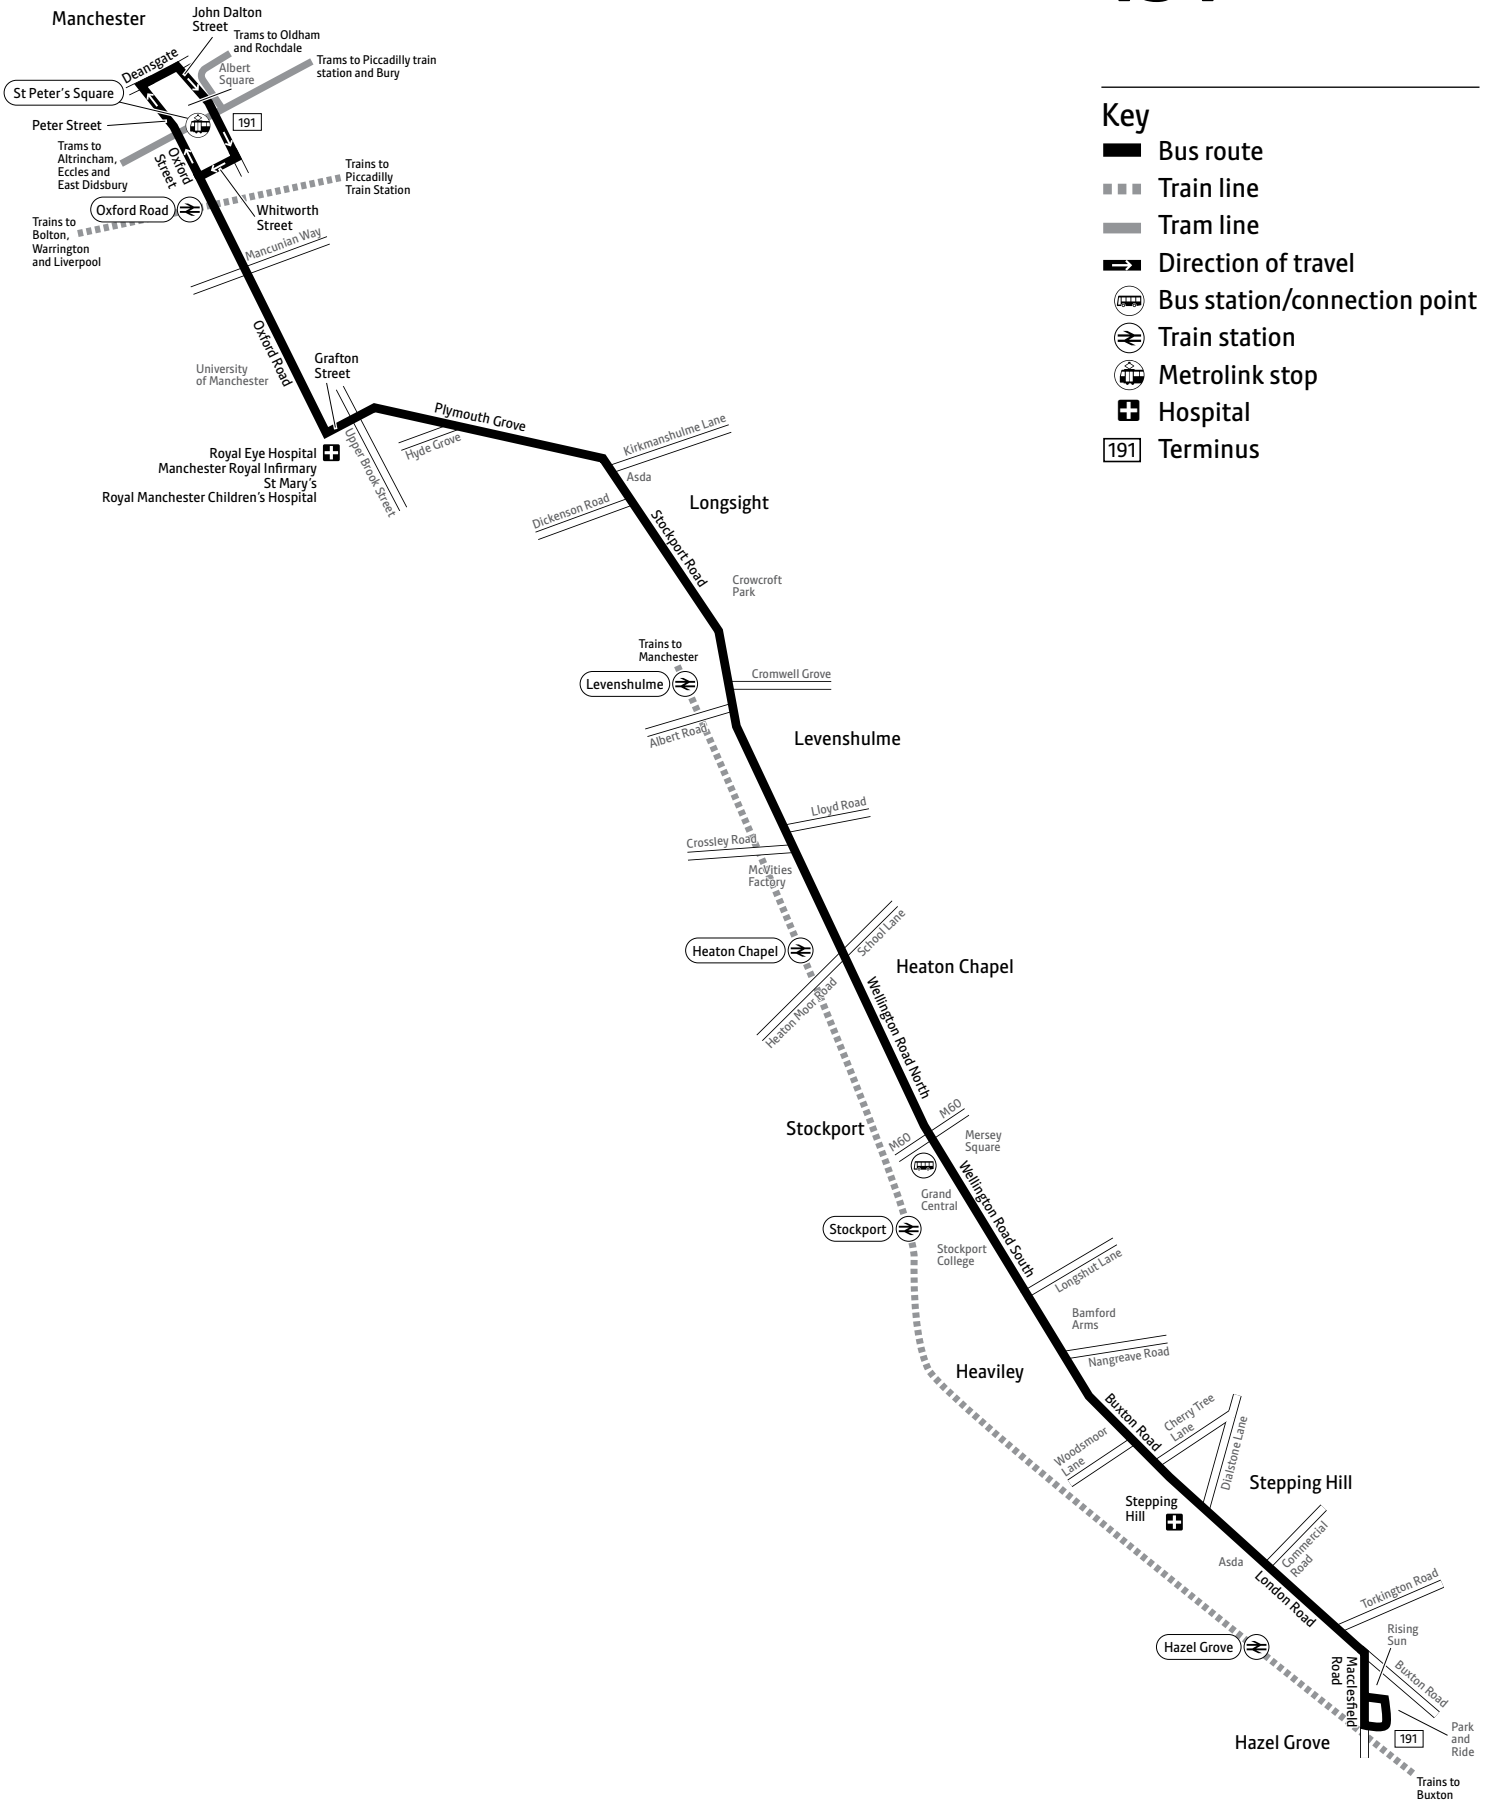

Using this timetable

Timetables show the direction of travel, bus numbers and the days of the week. Main stops on the route are listed on the left. Where no time is shown against a particular stop, the bus does not stop there on that journey. Check any letters which are shown in the timetable against the key at the bottom of the page.

Using the 24 hour clock

Times are shown in four figures. The first two are the hour and the last two are the minutes.

0753 is 53 minutes past 7am
1953 is 53 minutes past 7pm

Operator details

Stagecoach

Head Office
Hyde Road
Ardwick
Manchester
M12 6JS
Telephone 0161 273 3377

*Including public holidays

- Key**
- Bus route
 - Train line
 - Tram line
 - Direction of travel
 - Bus station/connection point
 - Train station
 - Metrolink stop
 - Hospital
 - Terminus

Hazel Grove — Stockport — Levenshulme — Longsight — Manchester

Manchester — Longsight — Levenshulme — Stockport — Hazel Grove

191

Mondays to Fridays

Manchester, Albert Square	1610	1700	1730	1800									
Plymouth Grove/Hyde Grove	1627	1717	1747	1817									
Longsight, Slade Lane	1641	1731	1801	1831									
Heaton Chapel, McVities	1651	1741	1811	1841									
Stockport, Mersey Square	1659	1749	1819	1849									
Heaviley, Bamford Arms		1754	1824	1854									
Stepping Hill, Dialstone Lane		1759	1829	1859									
Hazel Grove, Park and Ride		1808	1838	1908									