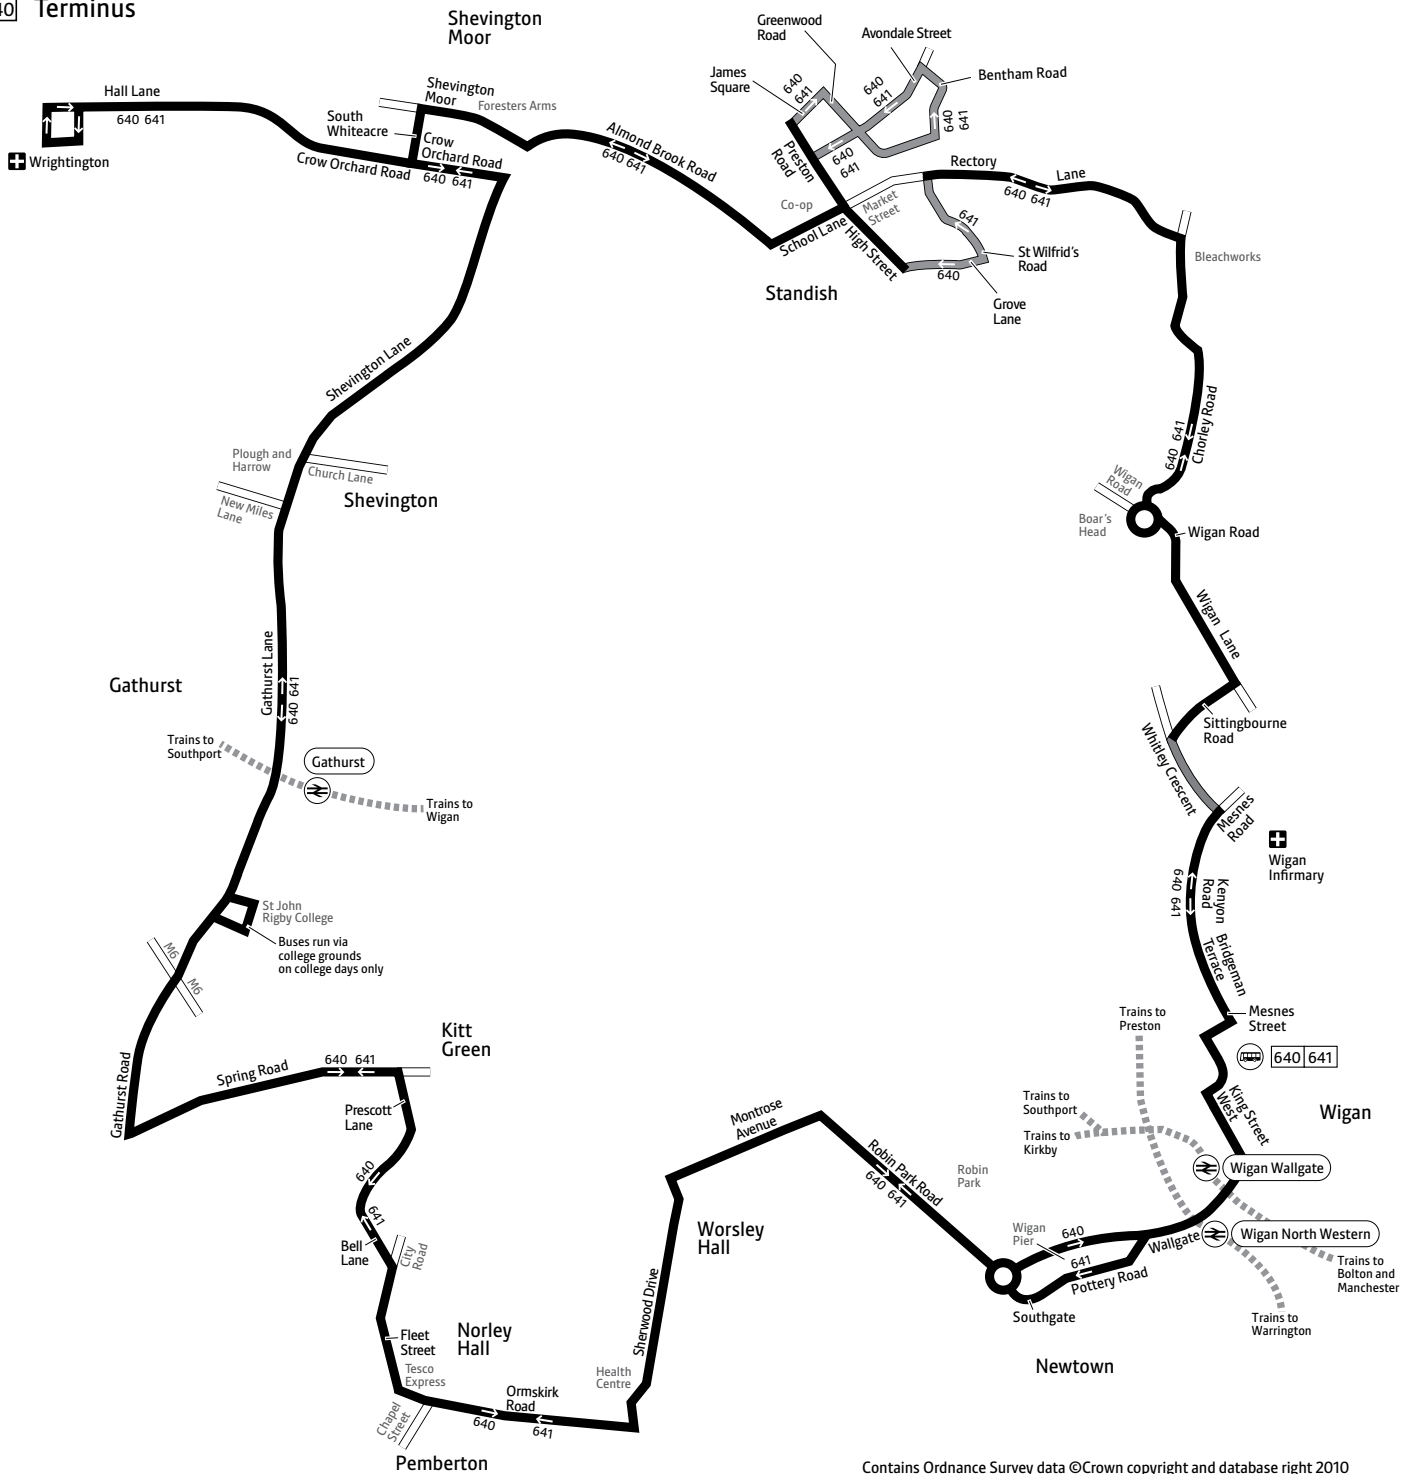

640 641

Key

- Bus route
- Hail and ride:
  passengers can get on or off
  the bus wherever it is safe
- Train line
- Direction of travel
- Bus station/connection point
- Train station
- Hospital
- Terminus

Contains Ordnance Survey data ©Crown copyright and database right 2010
©0100022610 Transport for Greater Manchester 2020
Transport for Greater Manchester uses reasonable endeavours to check the accuracy of information published and to publish changes to information in a timely manner. In no event will Transport for Greater Manchester be liable for any loss that may arise from this information being inaccurate.