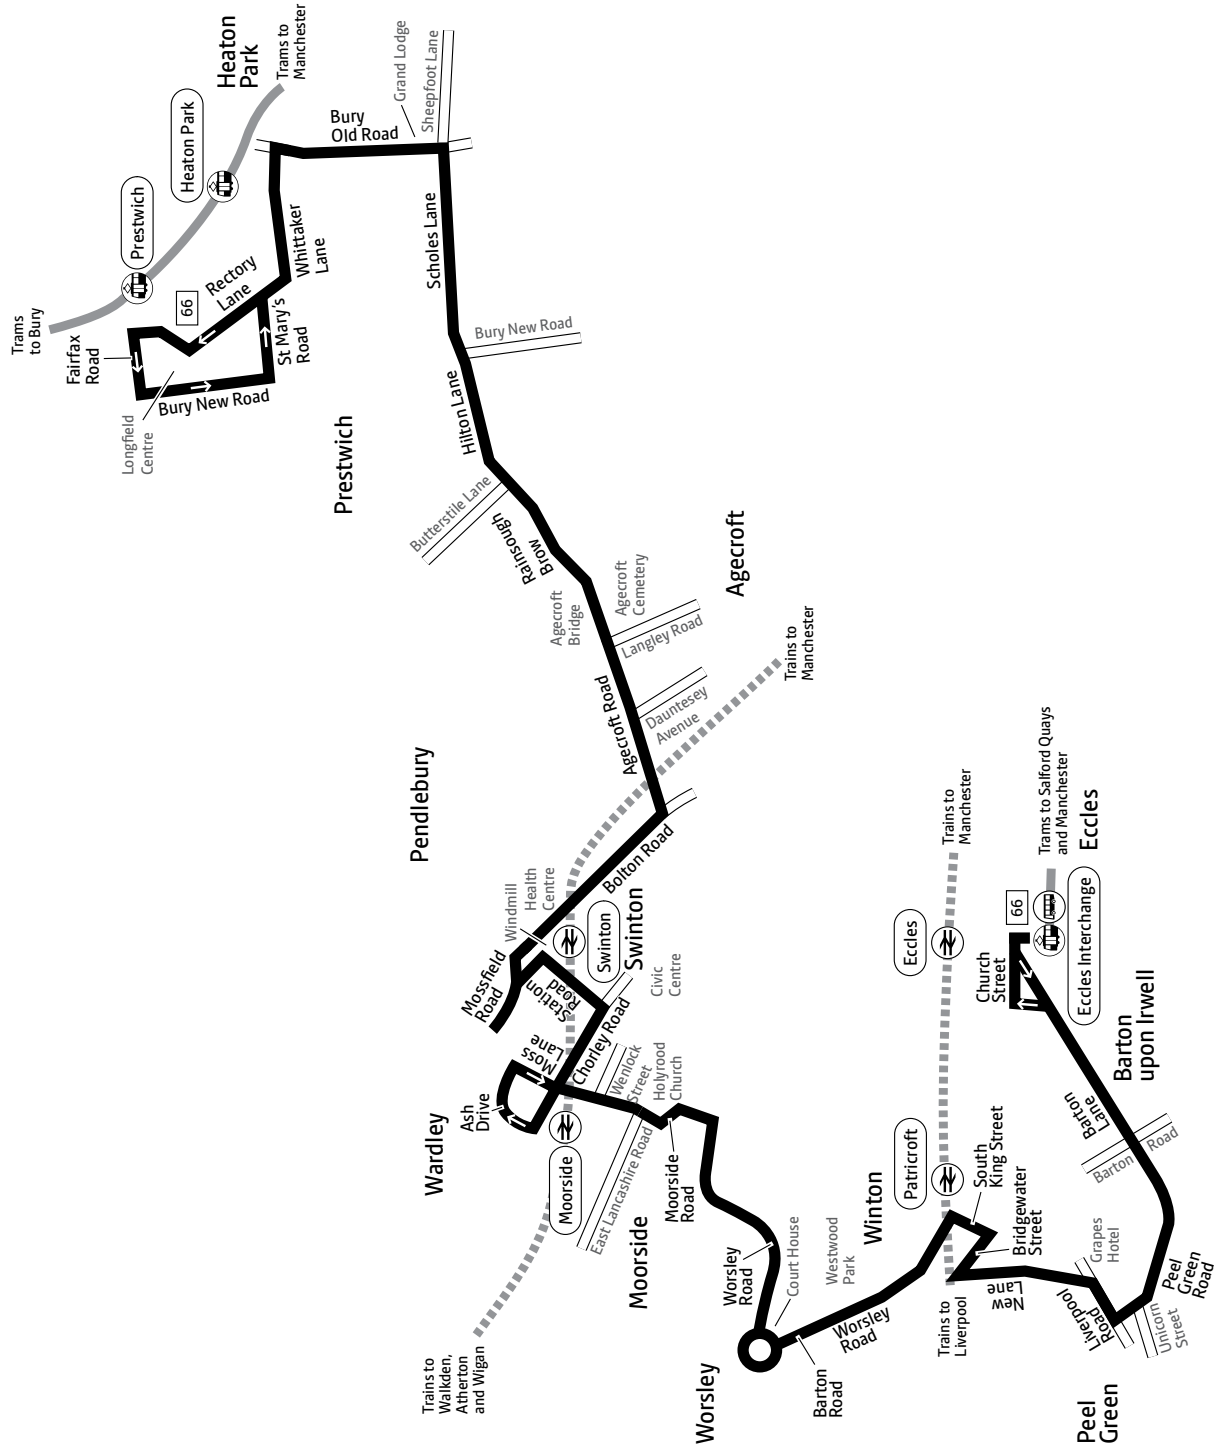

Using the 24 hour clock

Times are shown in four figures.
The first two are the hour and the last two are the minutes.

0753 is 53 minutes past 7am
1953 is 53 minutes past 7pm

Operator details

Diamond

Weston Street

Sat 8am to 11.45am and 12.30pm to 3.30pm

Sunday* Closed

*Including public holidays

66

Key

-  Bus route
-  Train line
-  Tram line
-  Direction of travel
-  Bus station/connection point
-  Train station
-  Metrolink stop
-  Terminus