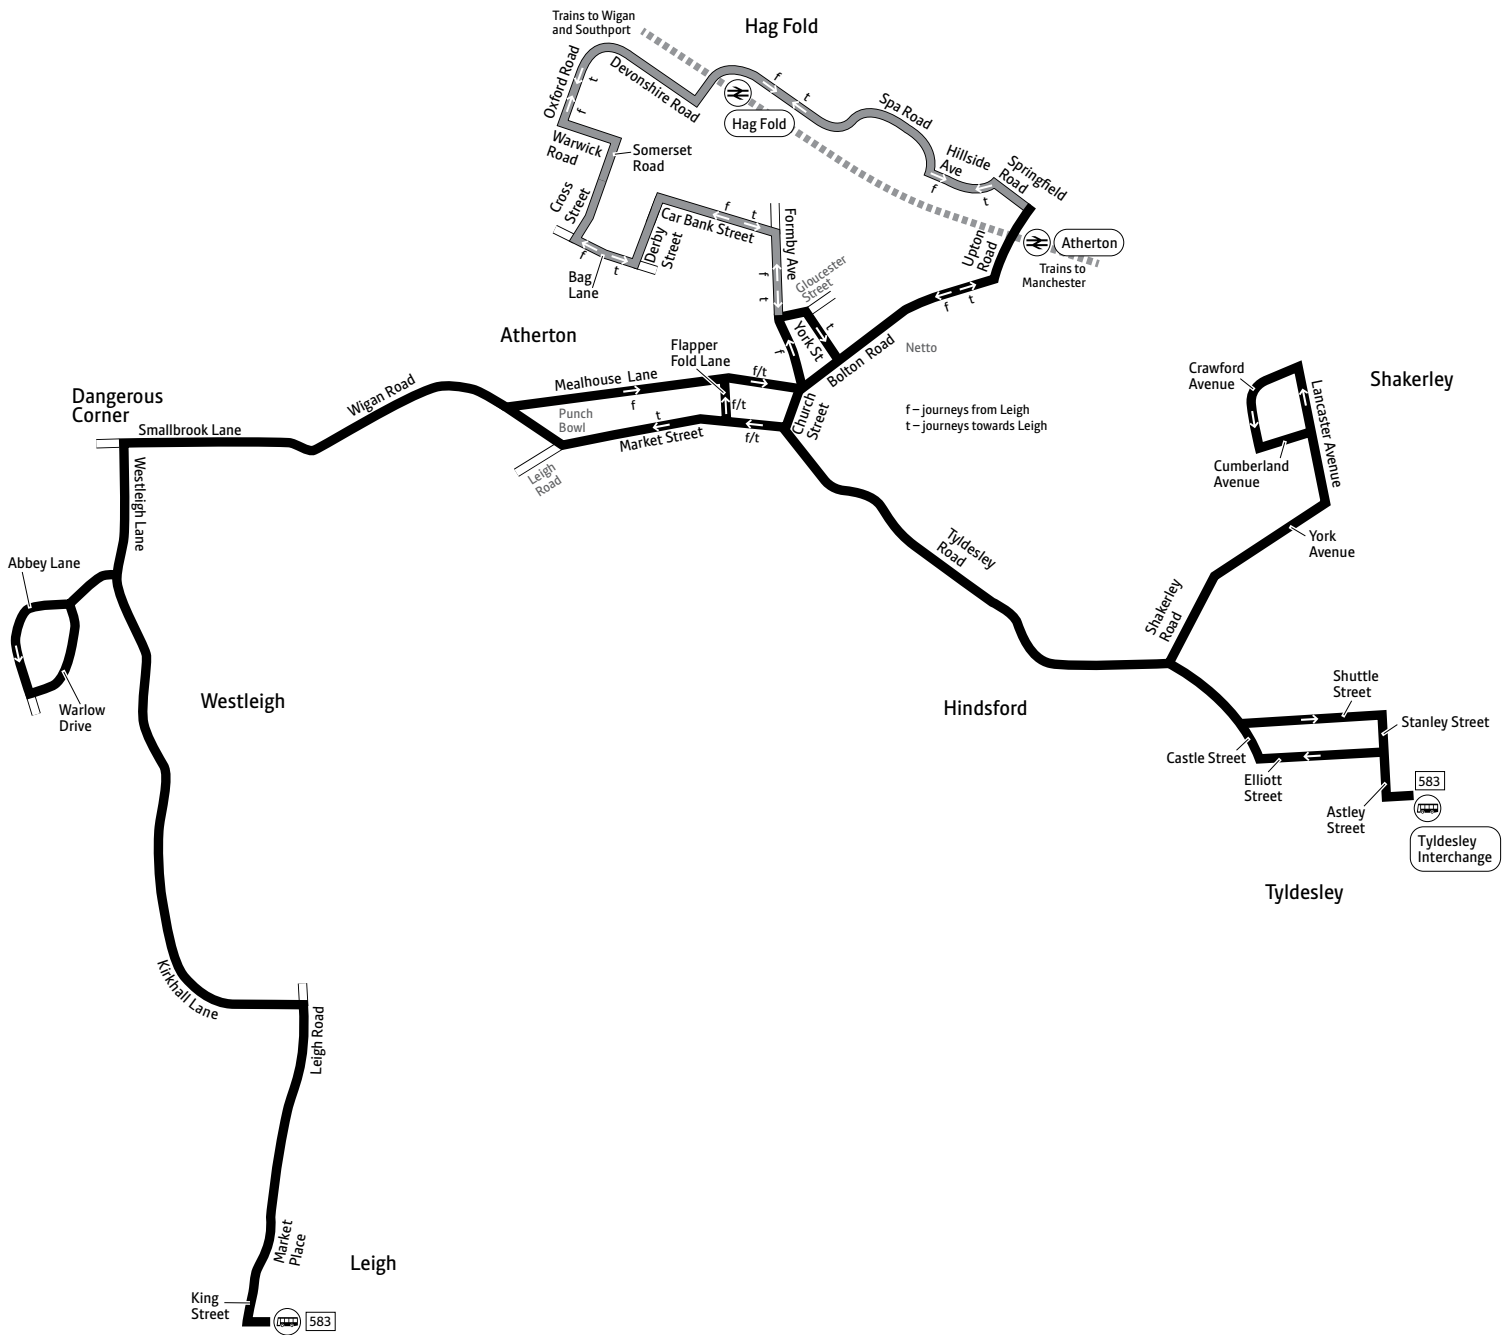

Key

- Bus route
- Hail and ride:
  passengers can get on or off
  the bus wherever it is safe
- Train line
- Direction of travel
- Bus station/connection point
- Train station
- Terminus