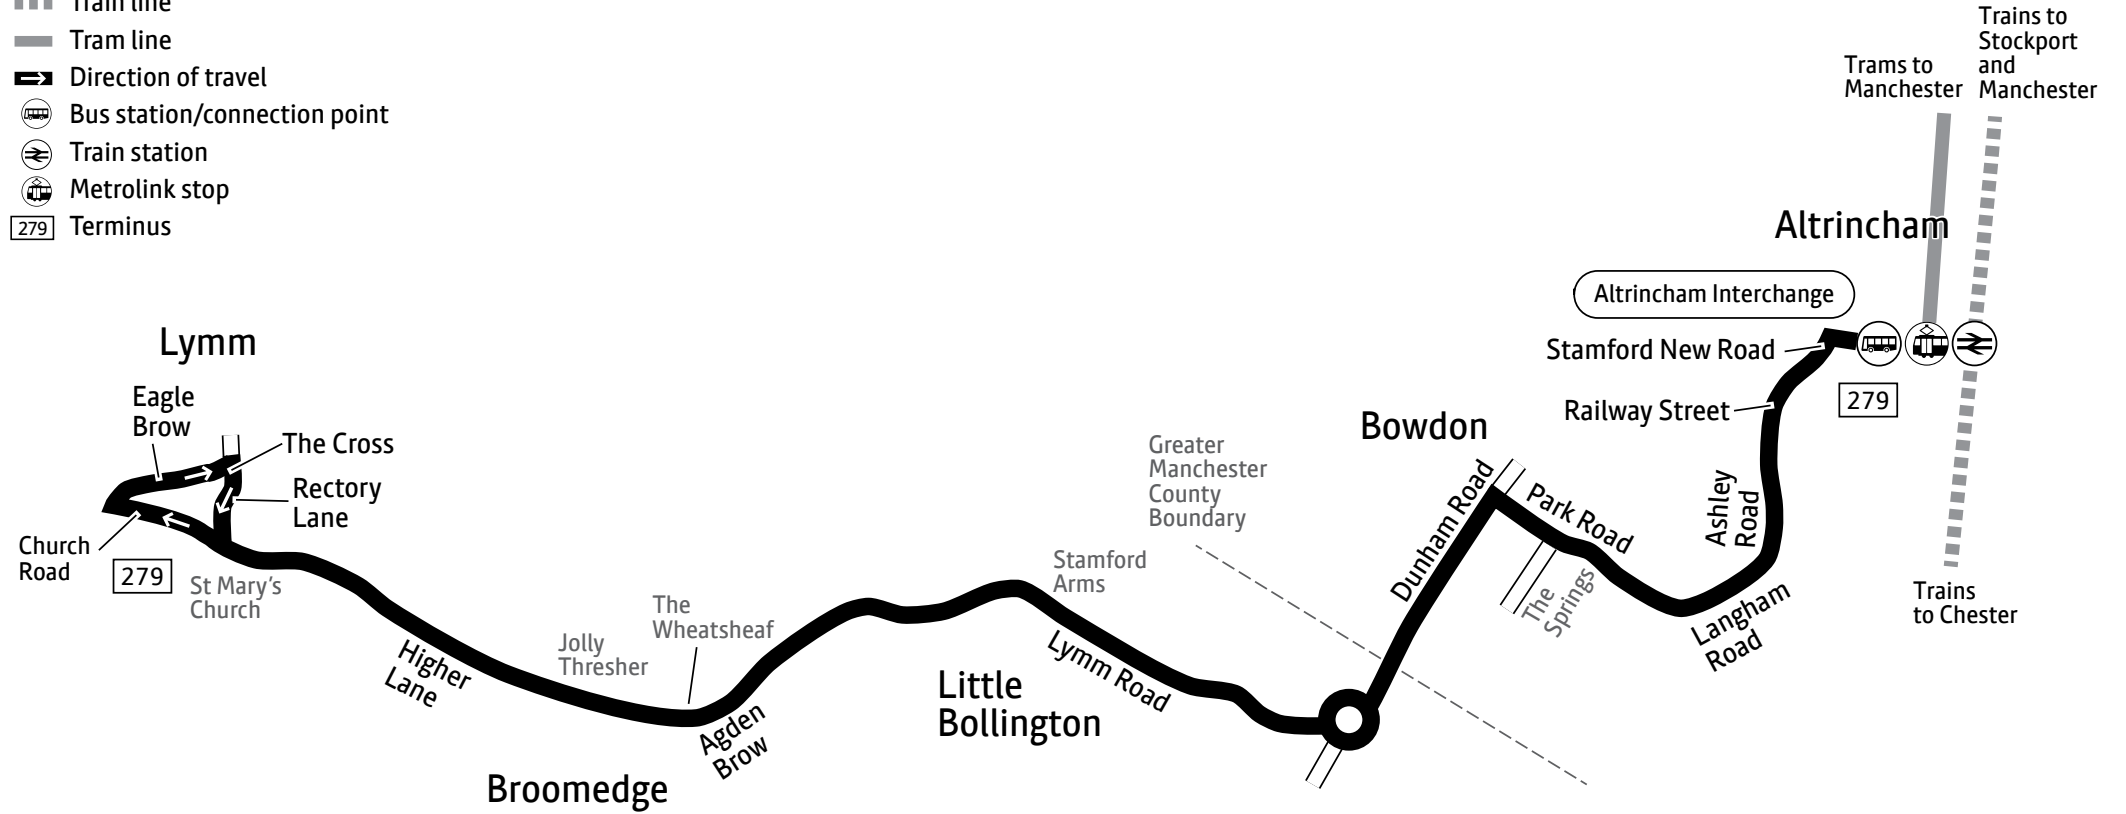

## Key

- Bus route
- Train line
- Tram line
- ➔ Direction of travel
- 🚌 Bus station/connection point
- 🚆 Train station
- 🚊 Metrolink stop
- 279 Terminus

**Mondays to Fridays**

Lymm, Church	0752	0914	1109	1309	1509	1709
Lymm, Cross	0755	0917	1112	1312	1512	1712
Broomeedge, Wheatsheaf Inn	0759	0921	1116	1316	1516	1716
Little Bollington, Stamford Arms	0803	0925	1120	1320	1520	1720
Bowdon, The Springs	0813	0935	1130	1330	1530	1730
Altrincham Interchange	0821	0944	1139	1339	1539	1739