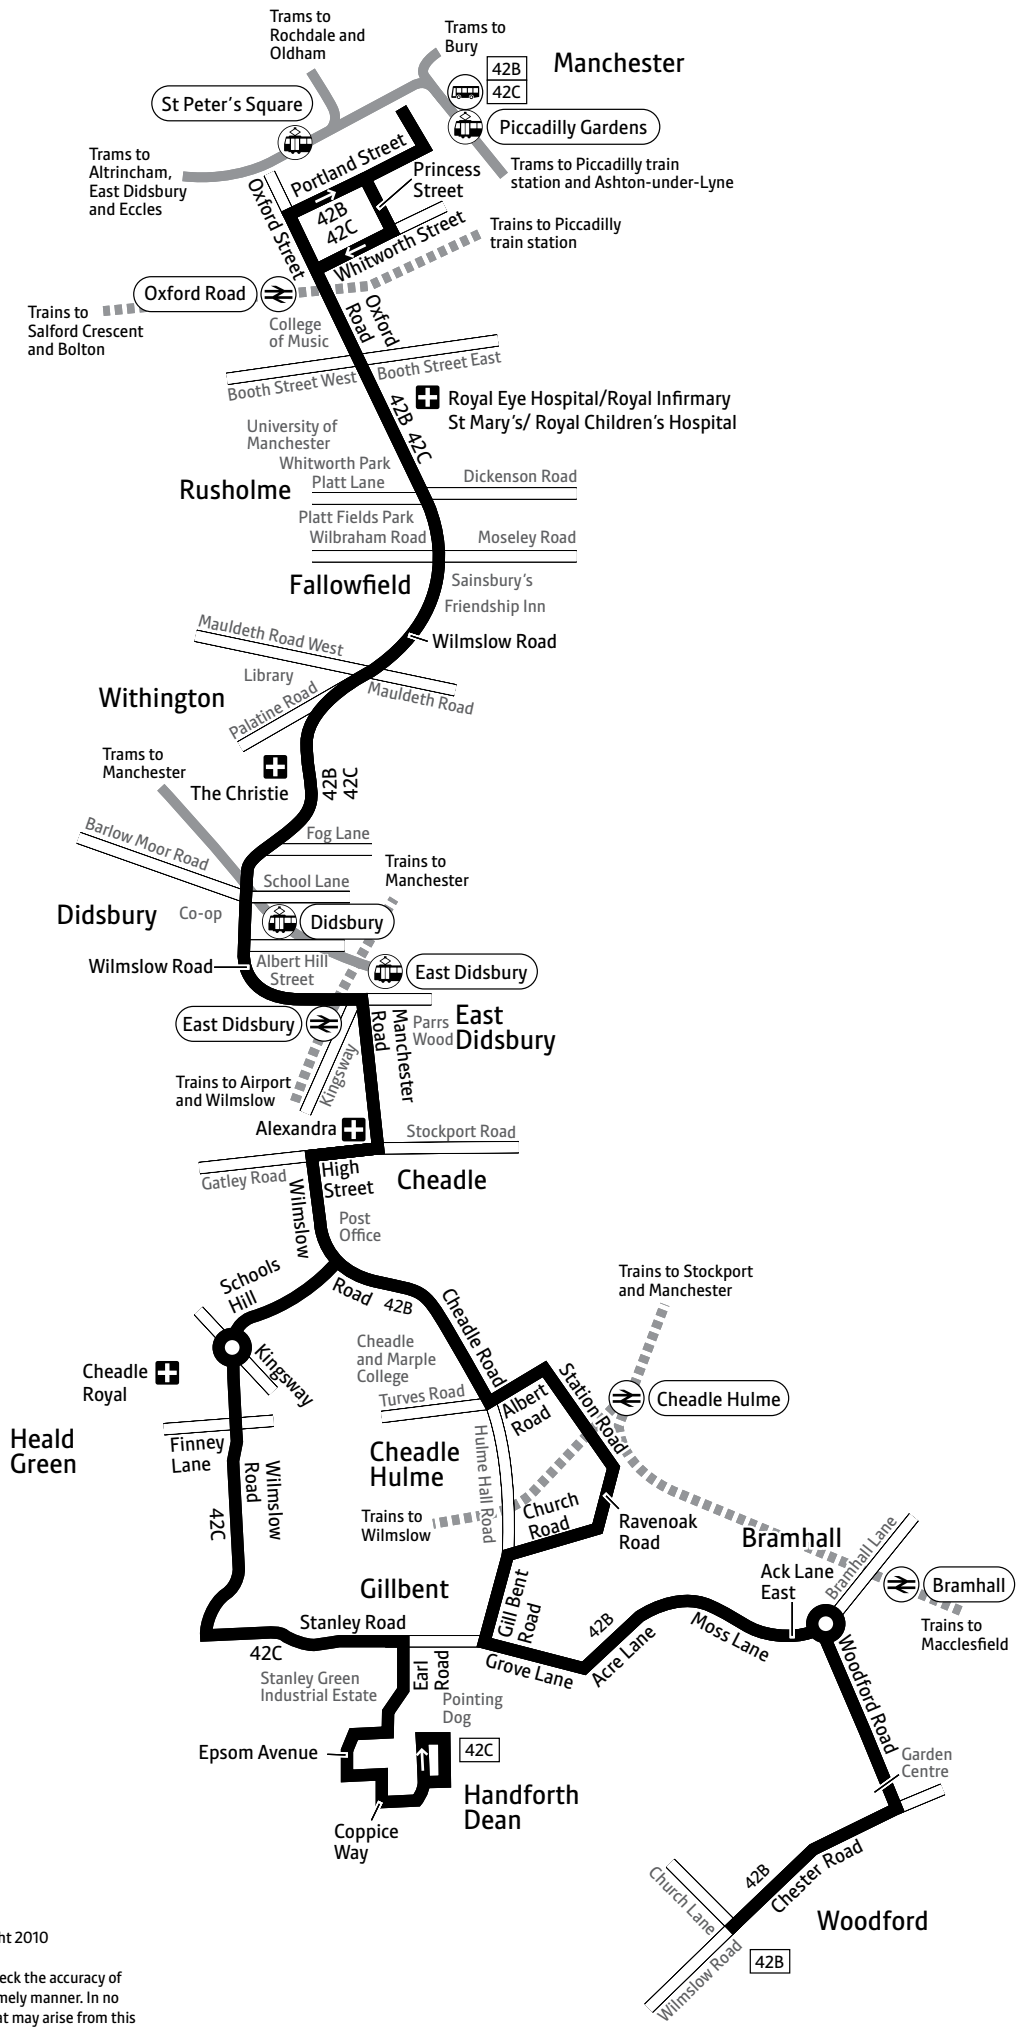

Continues after route plan

42B 42C

Key

-  Bus route
-  Train line
-  Tram line
-  Direction of travel
-  Bus station/connection point
-  Train station
-  Metrolink stop
-  Hospital
-  Terminus

Woodford — Bramhall — Cheadle — Didsbury — Manchester