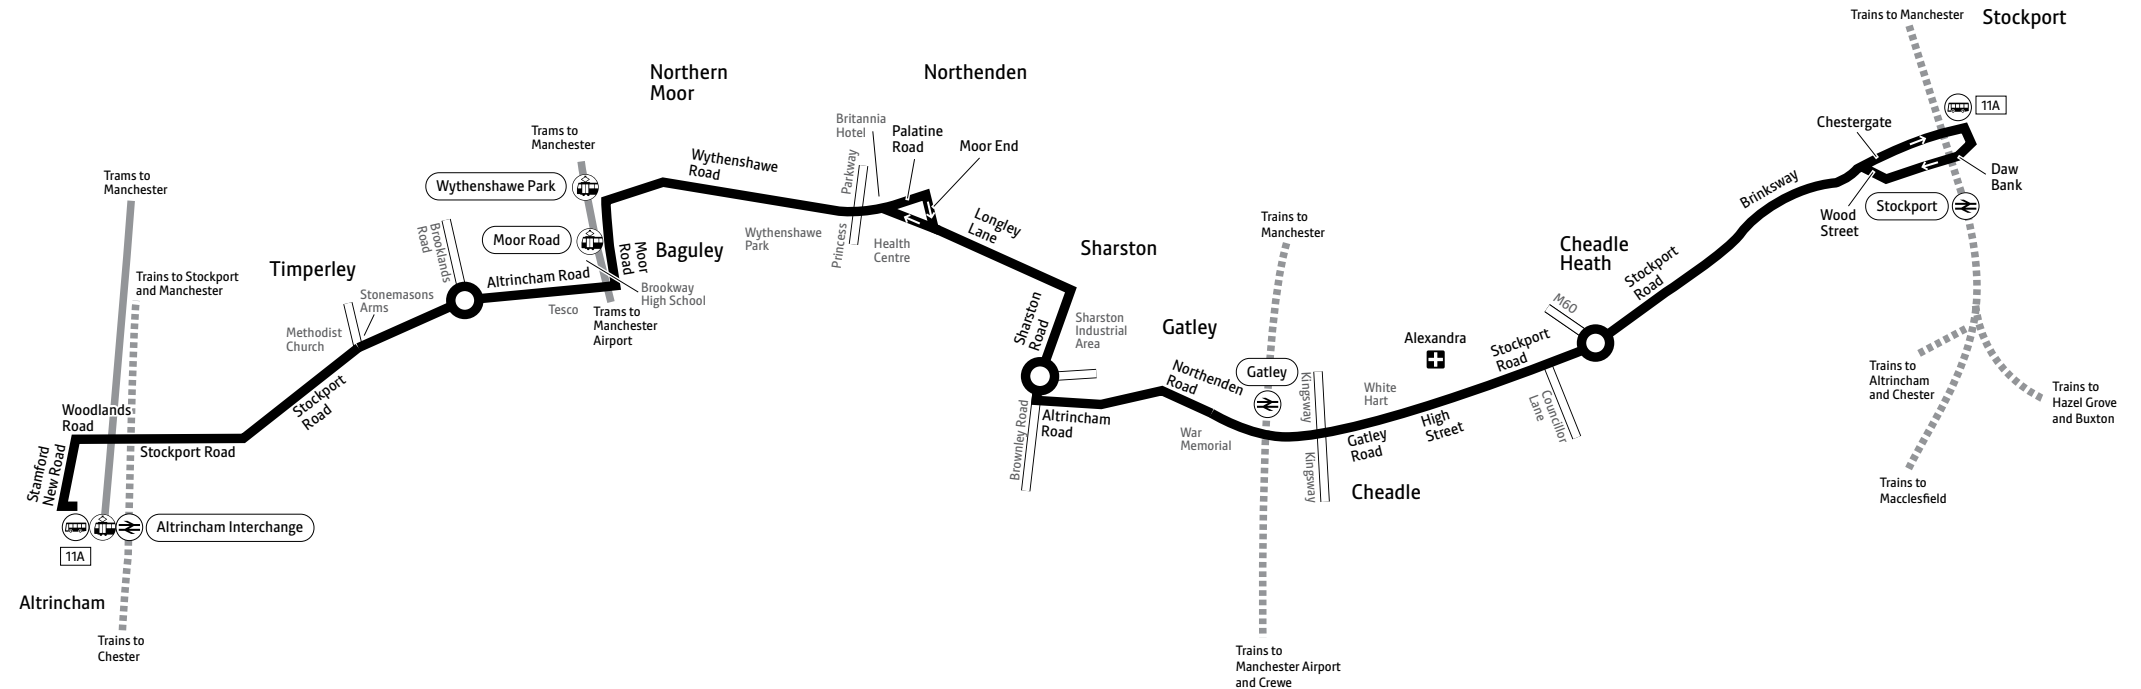

🕒 – Journey provided with the financial support of Transport for Greater Manchester
 ♿ – All bus 11A journeys are run using easy access buses. See inside front cover of this leaflet for details

11A

Key

-  Bus route
-  Train line
-  Tram line
-  Direction of travel
-  Bus station/connection point
-  Train station
-  Metrolink stop
-  Hospital
-  Terminus