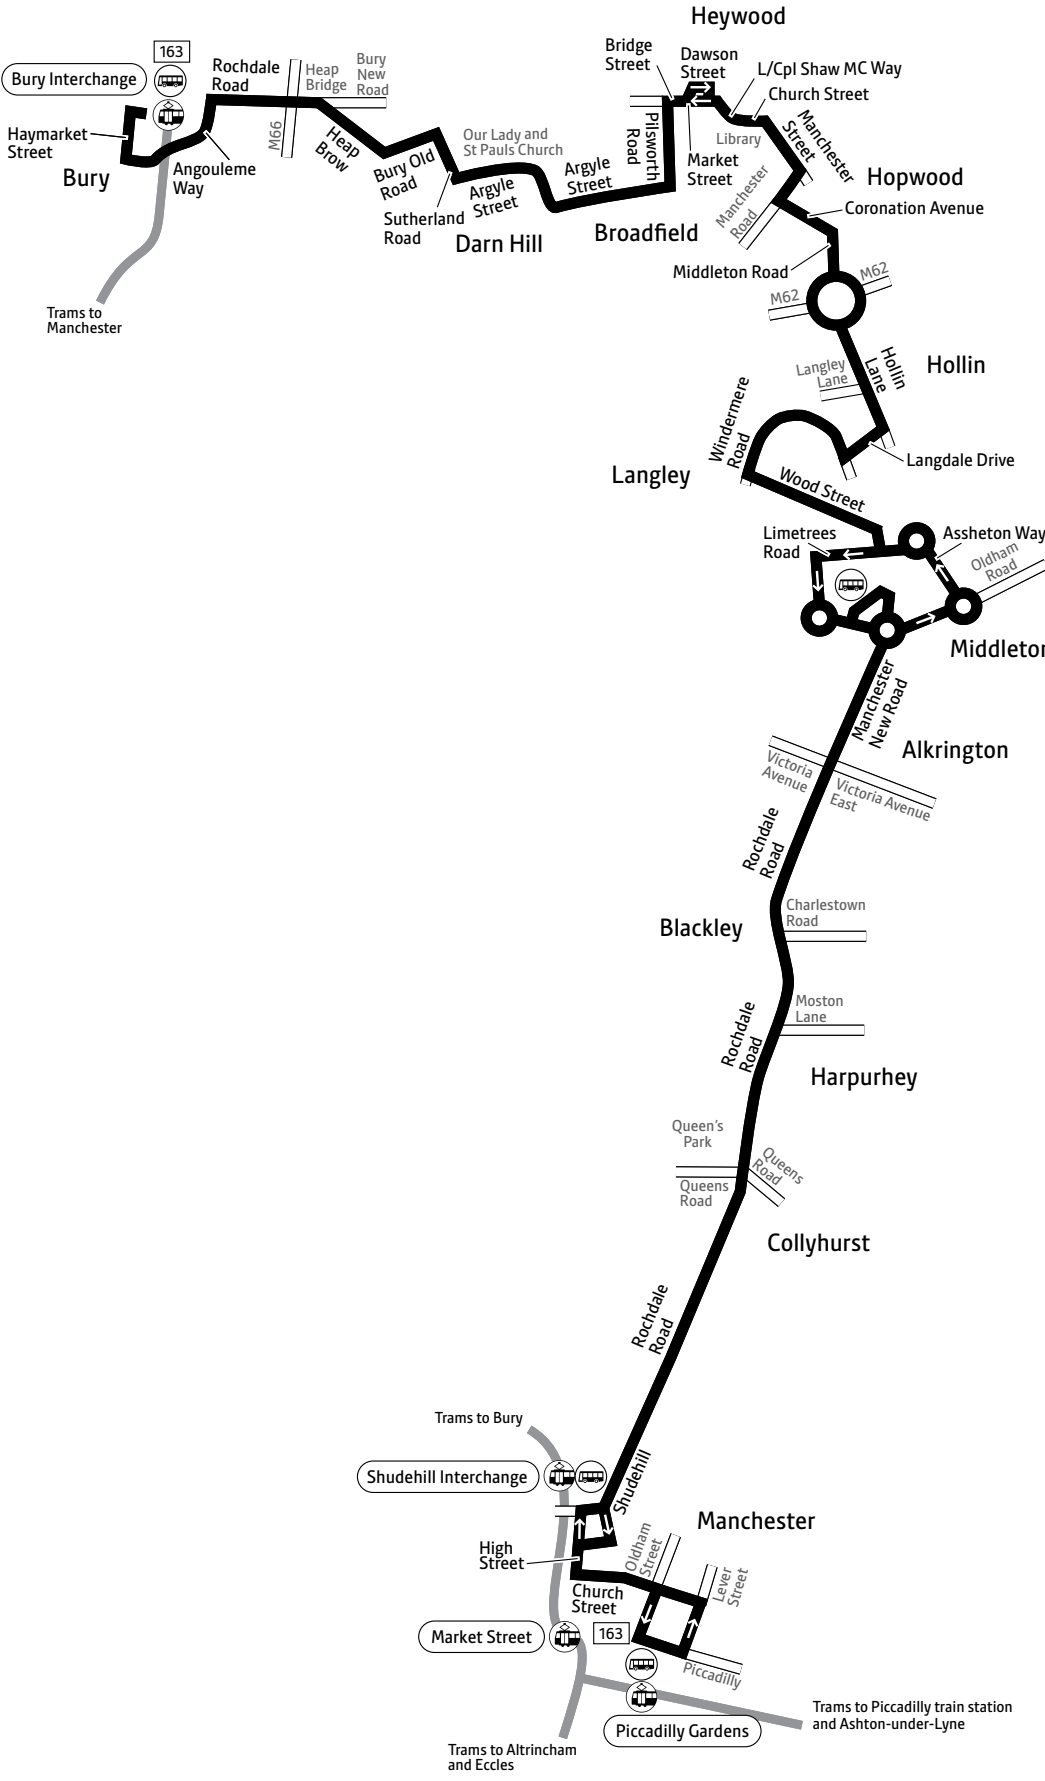

1. **Key**
2. Bus route
   - Tram line
   - Direction of travel
   - Bus station/connection point
   - Metrolink stop
   - Terminus

Contains Ordnance Survey data ©Crown copyright and database right 2010
©0100022610 Transport for Greater Manchester 2023
Transport for Greater Manchester uses reasonable endeavours to check the accuracy of information published and to publish changes to information in a timely manner. In no event will Transport for Greater Manchester be liable for any loss that may arise from this information being inaccurate.