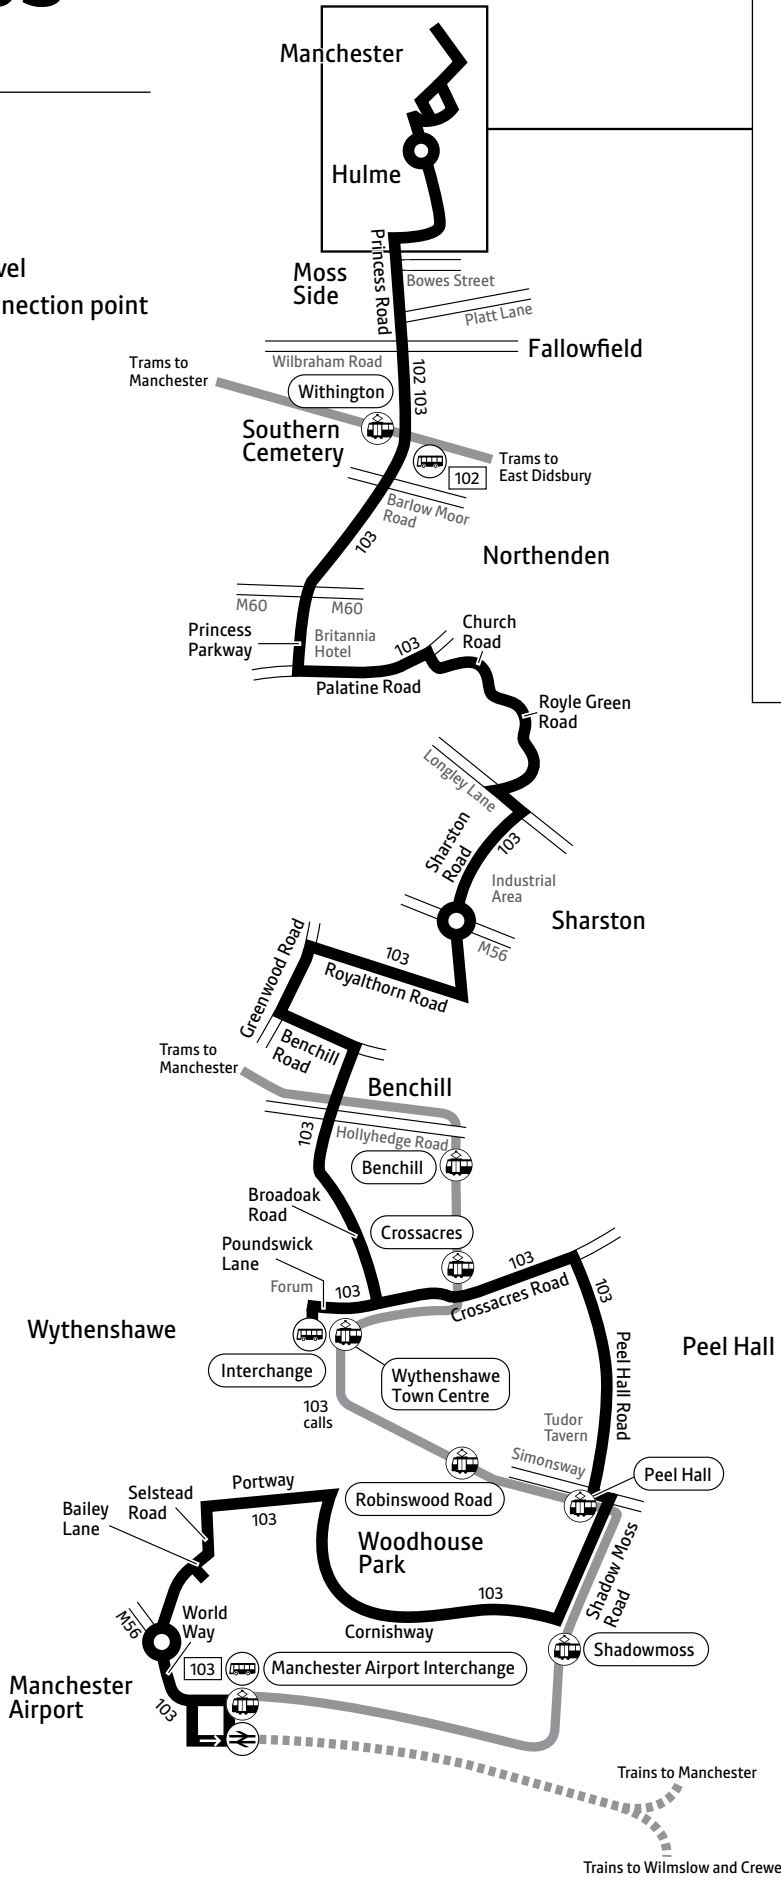

102 103

Key

- Bus route
- Train line
- Tram line
- Direction of travel
- Bus station/connection point
- Train station
- Metrolink stop
- Hospital
- Terminus