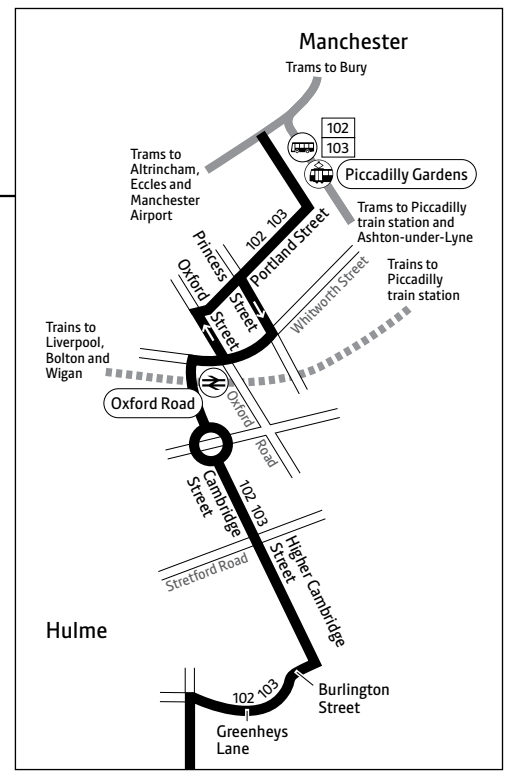

Summer times: between mid July and early September, some timetables will be different. Check www.tfgm.com for details

102 103

Key

-  Bus route
-  Train line
-  Tram line
-  Direction of travel
-  Bus station/connection point
-  Train station
-  Metrolink stop
-  Hospital
-  Terminus