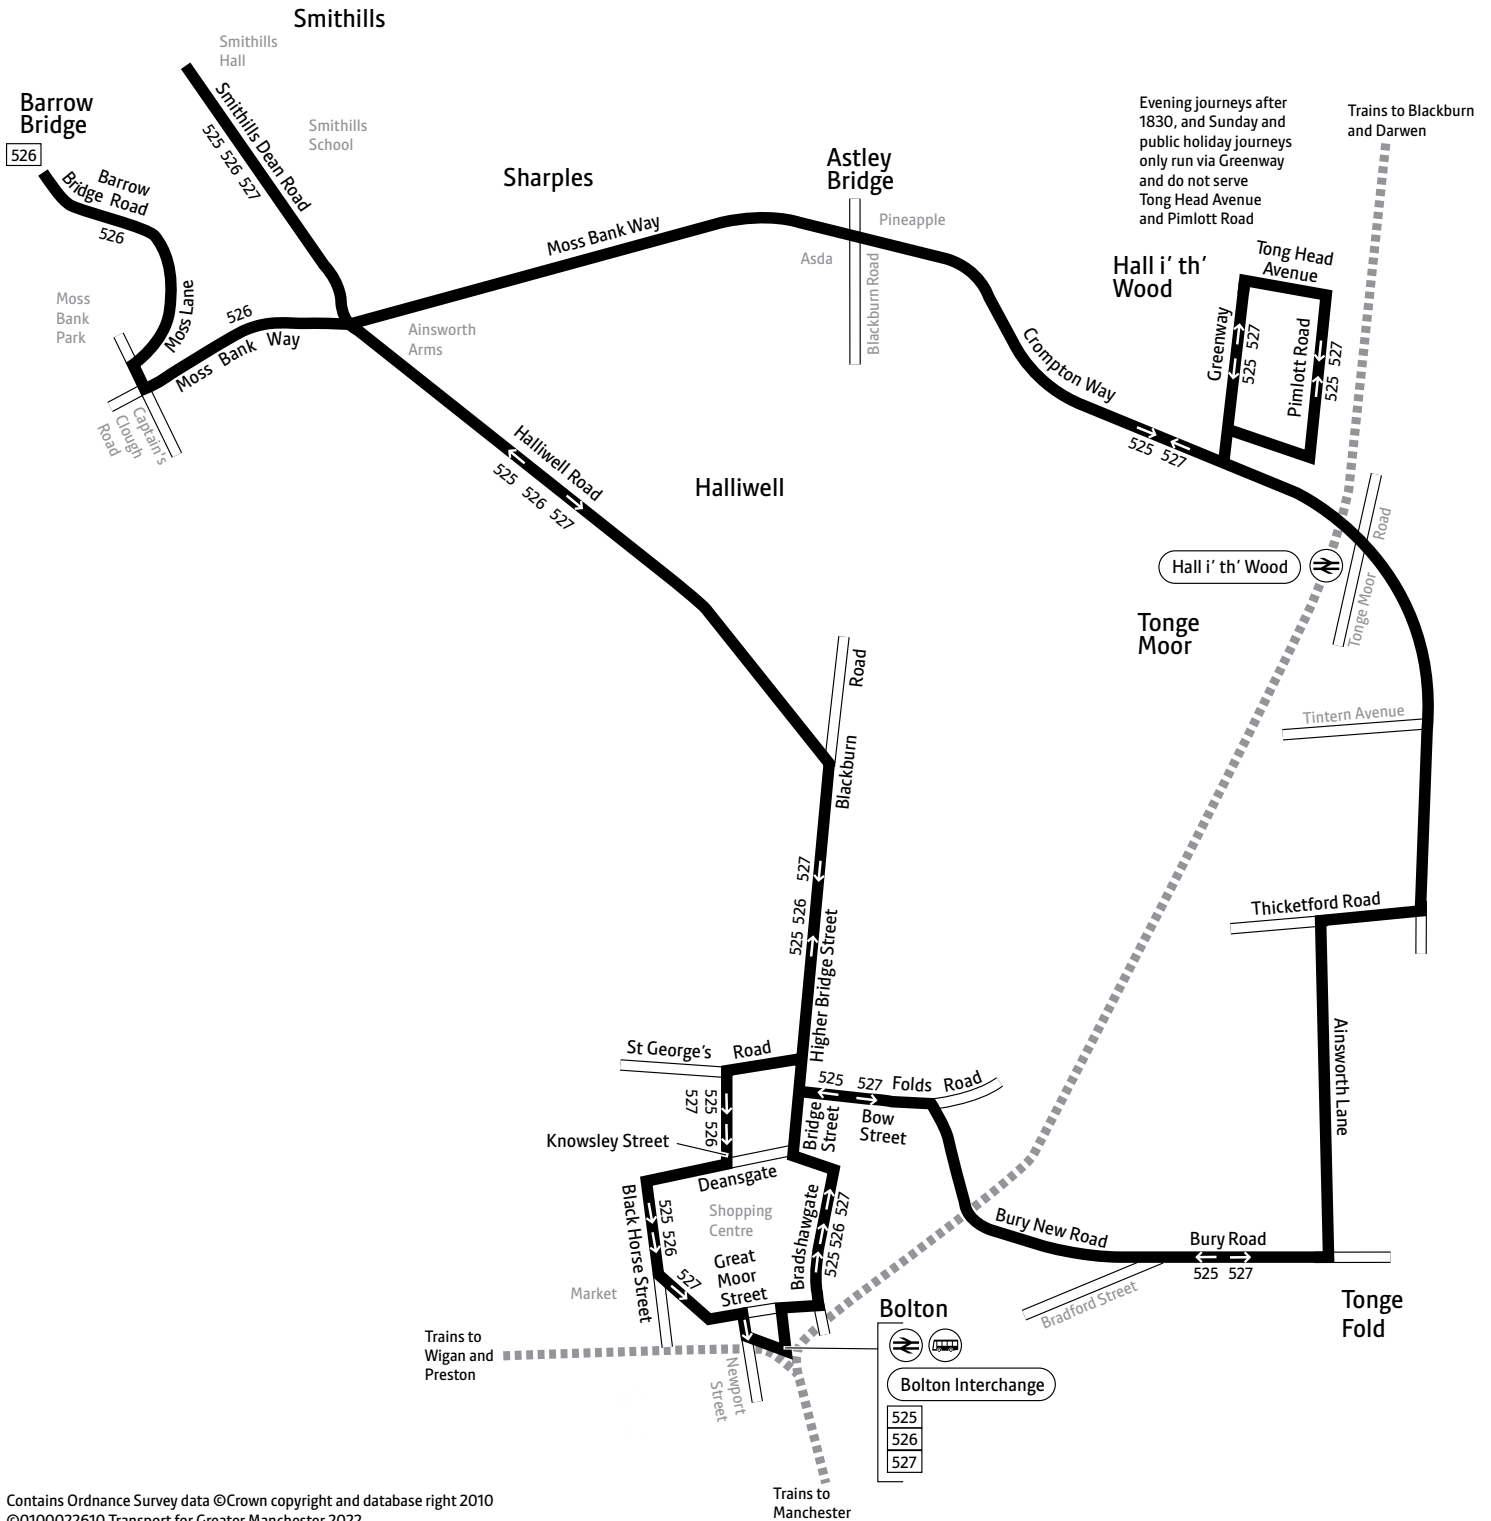

525 526 527

Key

-  Bus route
-  Train line
-  Direction of travel
-  Bus station/connection point
-  Train station
-  Terminus

Mondays to Fridays

Barrow Bridge		0654	and	1854	2037	2237
Smithills Hall	0601	0701	every	1901	2042	2242
Halliwell, Ainsworth Arms	0604	0704	hour	1904	2045	2245
Bolton, Interchange	0619	0719	until	1919	2059	2259