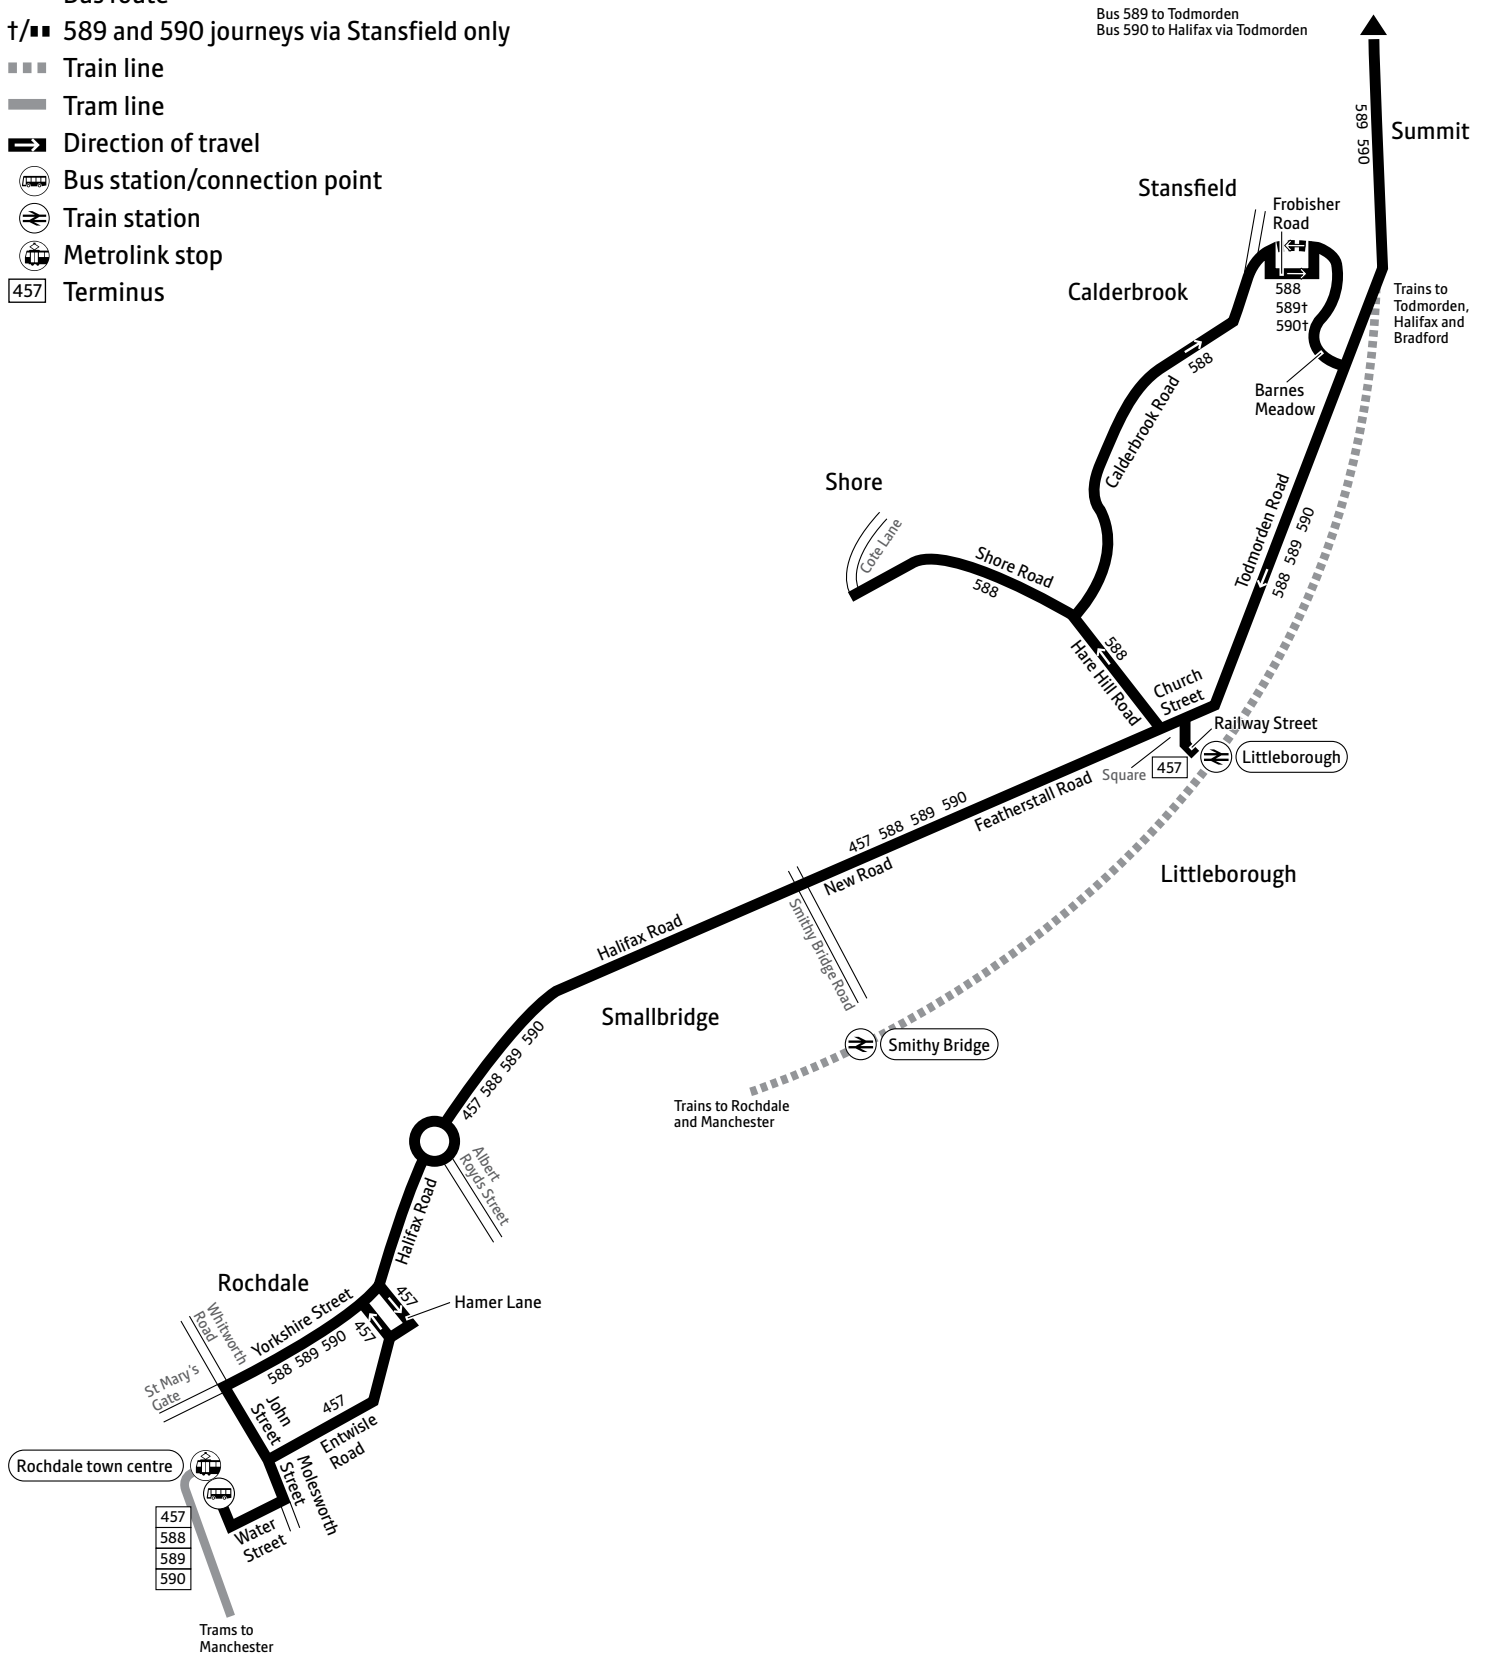

457 588 589 590

Key

- Bus route
- 589 and 590 journeys via Stansfield only
- Train line
- Tram line
- Direction of travel
- Bus station/connection point
- Train station
- Metrolink stop
- Terminus