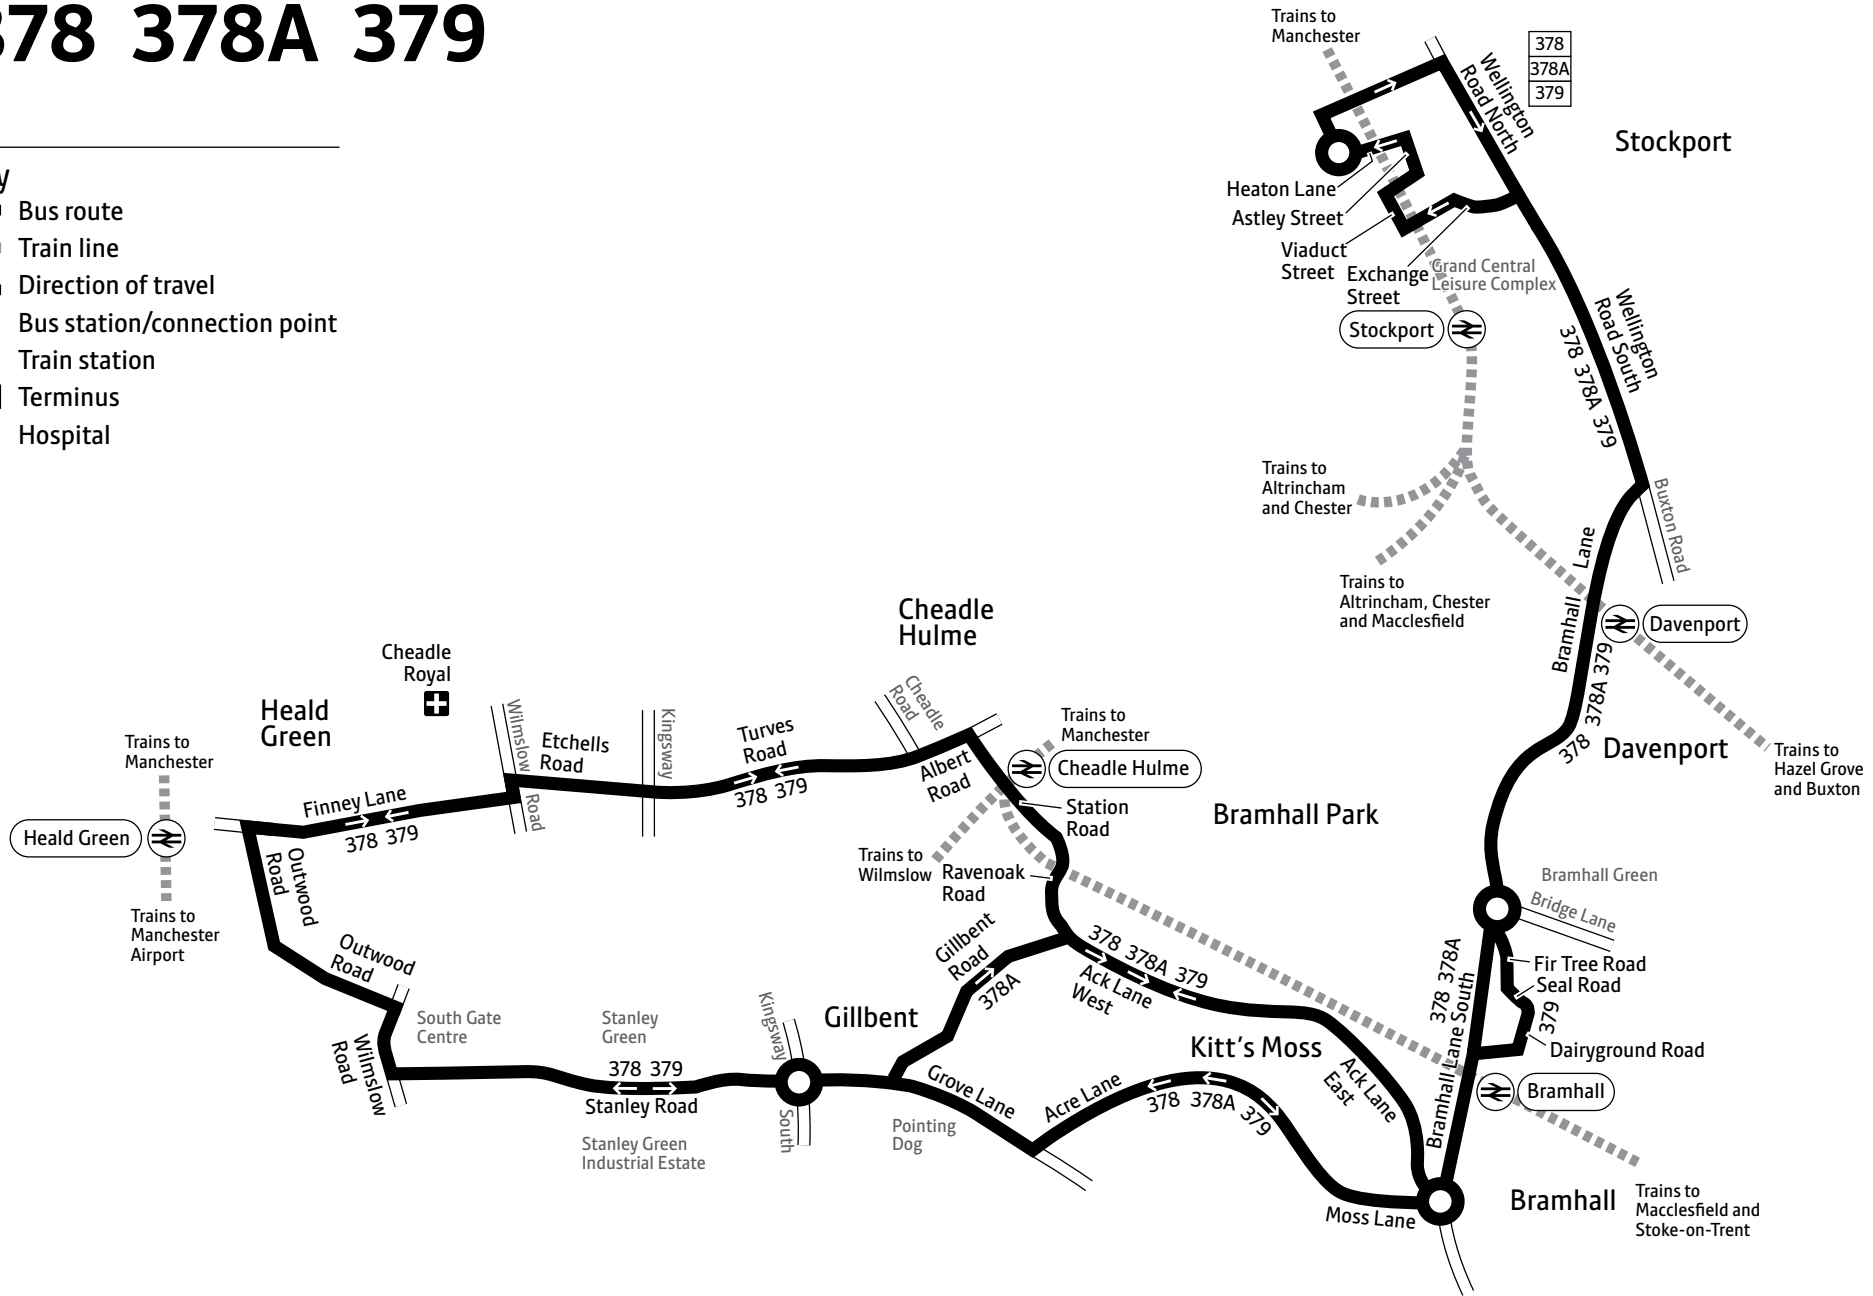

378 378A 379

Key

- Bus route
- Train line
- Direction of travel
- Bus station/connection point
- Train station
- Terminus
- Hospital

Contains Ordnance Survey data ©Crown copyright and database right 2010
©0100022610 Transport for Greater Manchester 2021
Transport for Greater Manchester uses reasonable endeavours to check the accuracy of information published and to publish changes to information in a timely manner. In no event will Transport for Greater Manchester be liable for any loss that may arise from this information being inaccurate.