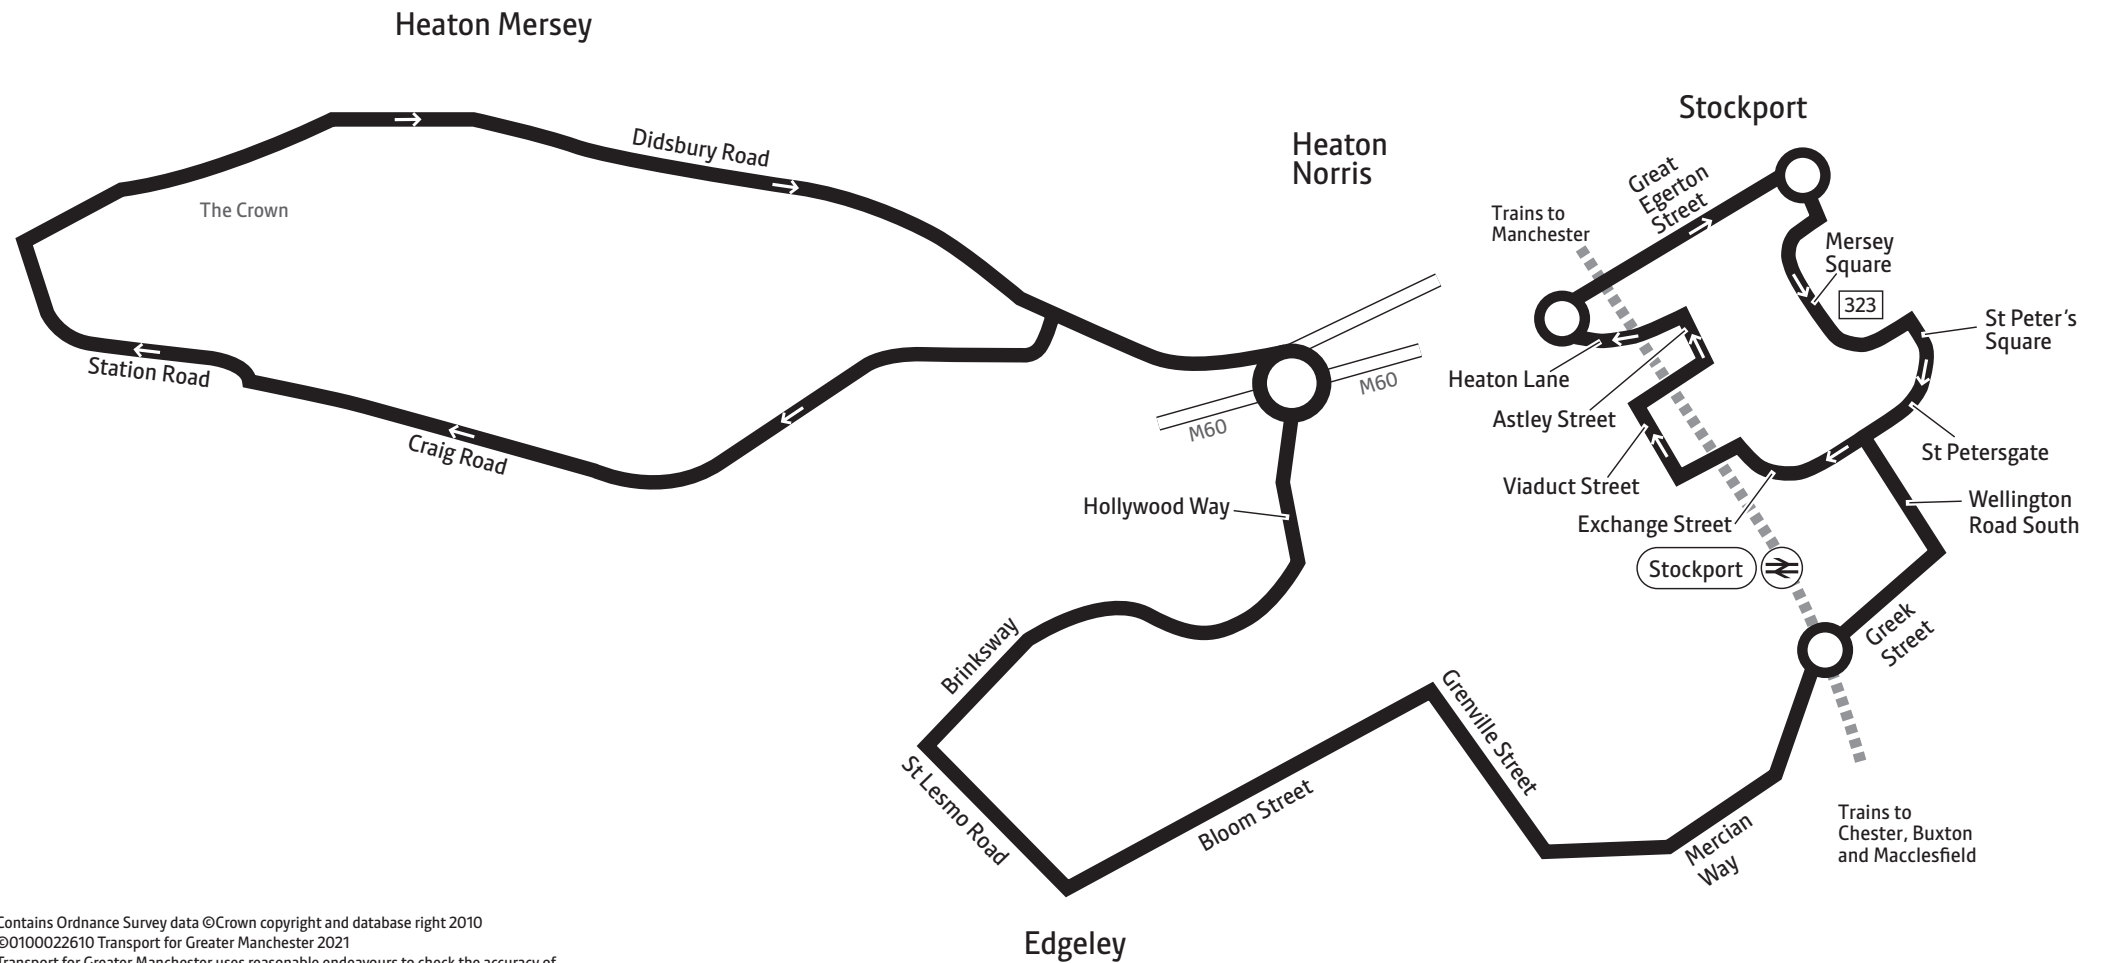

### Stockport Mersey Square

Mon to Fri 7am to 5.30pm

Saturday 8am to 5.30pm

Sunday\* Closed

\*Including public holidays

---

## Key

- Bus route
- Train line
- ➔ Direction of travel
- 🚏 Bus station/connection point
- 🚉 Train station
- 323 Terminus

## Mondays to Fridays

Stockport, Mersey Square	0853	0953	and	1453	1553	1653	1753
Edgeley, Grenville Street	0900	1000	every	1500	1600	1700	1800
Heaton Mersey, Crown Inn	0915	1014	hour	1514	1616	1716	1815
Edgeley, Grenville Street	0928	1026	until	1526	1629	1729	1827
Stockport, Mersey Square	0937	1035		1535	1638	1738	1836

## Saturdays

Stockport, Mersey Square	0853	and	1753
Edgeley, Grenville Street	0900	every	1800
Heaton Mersey, Crown Inn	0914	hour	1814
Edgeley, Grenville Street	0926	until	1826
Stockport, Mersey Square	0935		1835