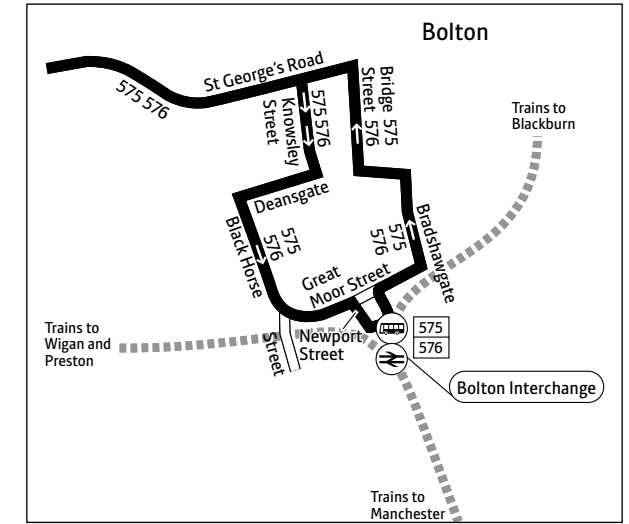

575 576

Key

-  Bus route
-  Train line
-  Direction of travel
-  Bus station/connection point
-  Train station
-  Hospital
-  Terminus

Routes in Bolton town centre

Contains Ordnance Survey data ©Crown copyright and database right 2010
 ©0100022610 Transport for Greater Manchester 2024
 Transport for Greater Manchester uses reasonable endeavours to check the accuracy of information published and to publish changes to information in a timely manner. In no event will Transport for Greater Manchester be liable for any loss that may arise from this information being inaccurate.