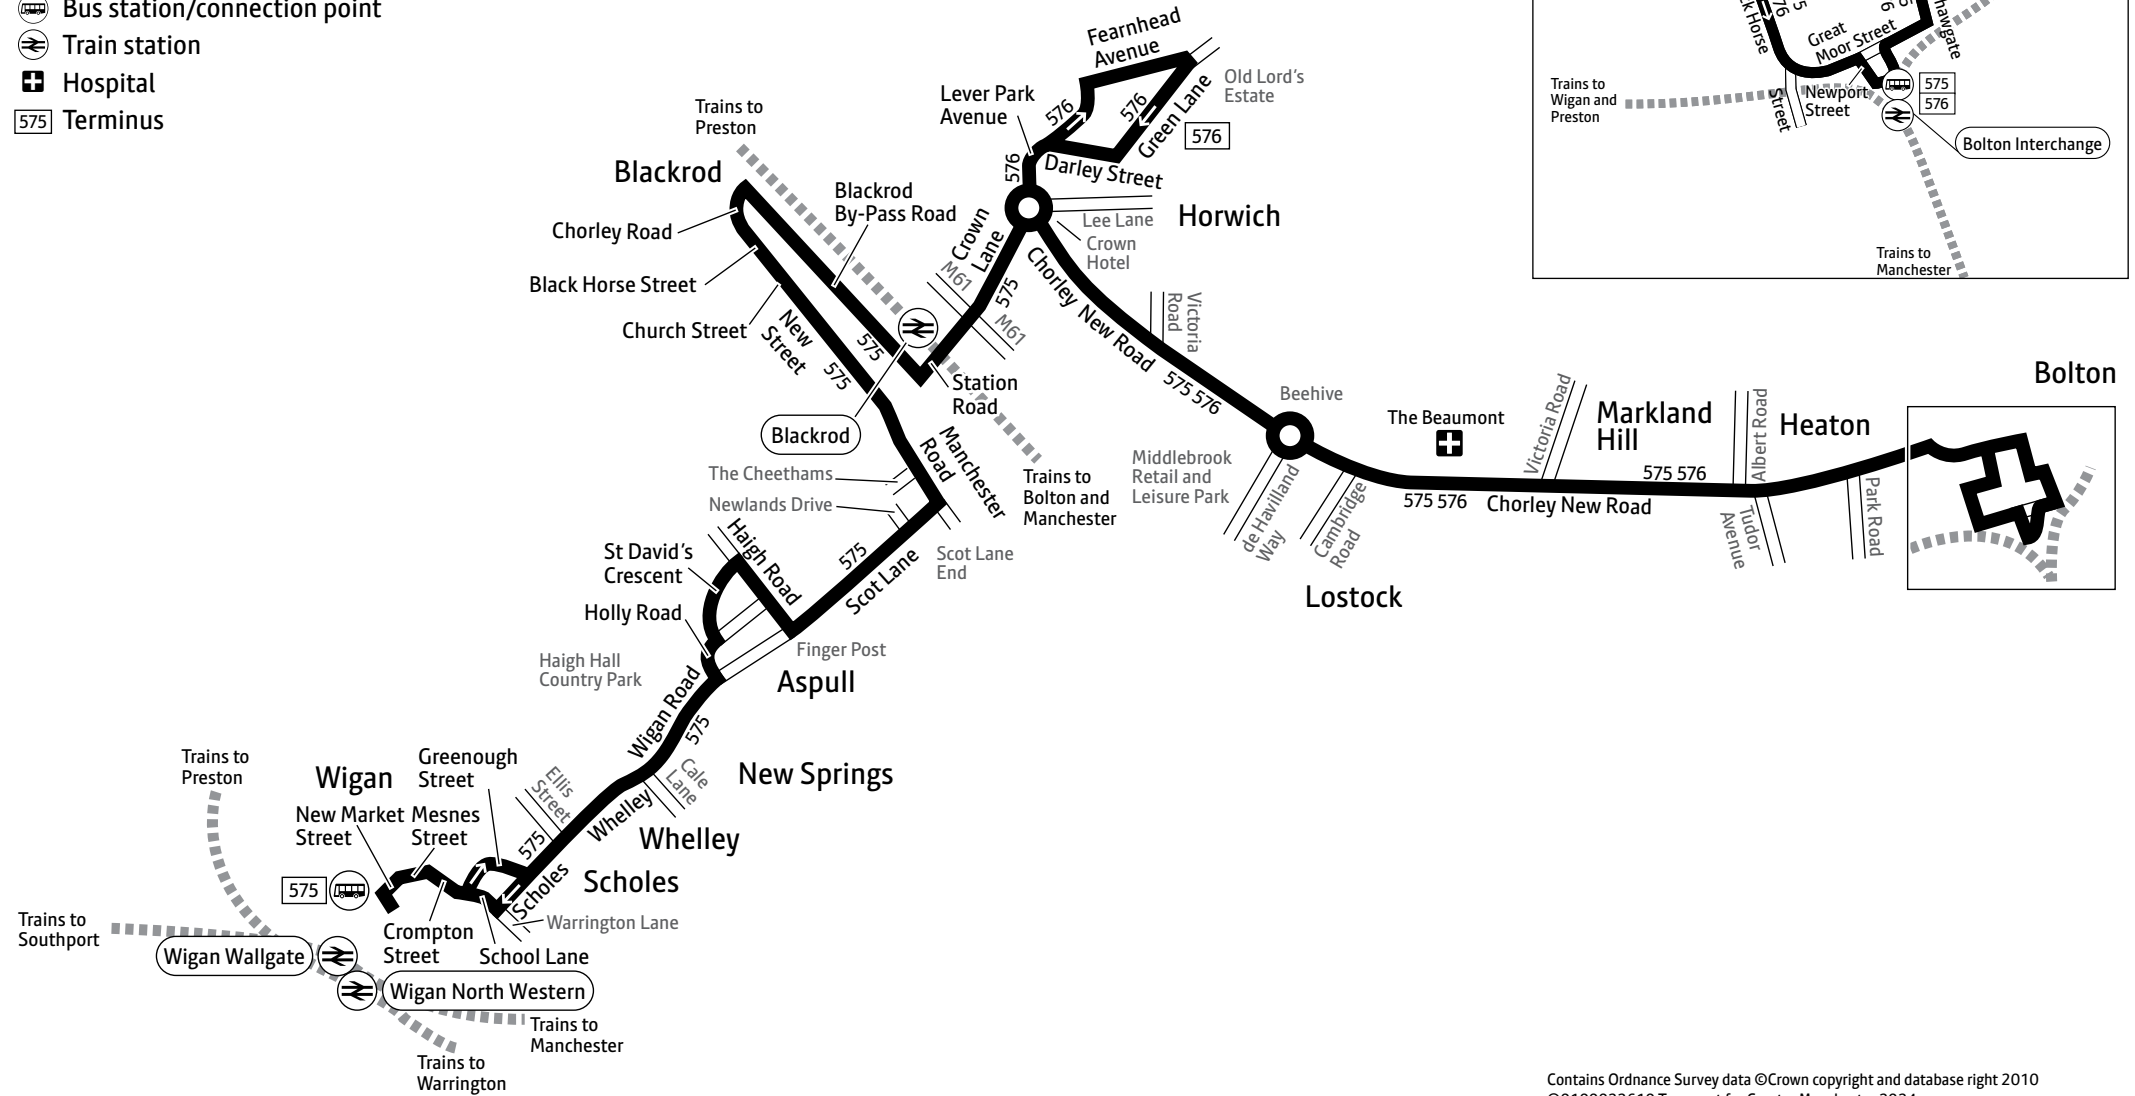

575 576

Key

- Bus route
- Train line
- Direction of travel
- Bus station/connection point
- Train station
- Hospital
- Terminus