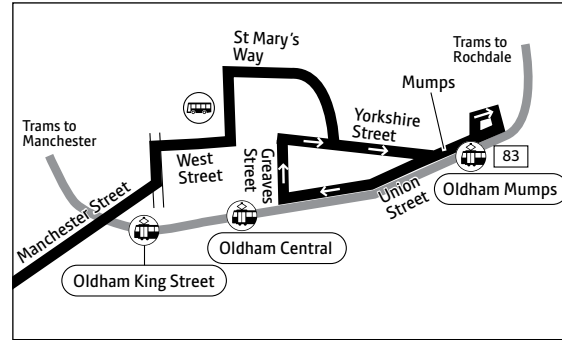

Key

- Bus route
- Tram line
- Direction of travel
- Bus station/connection point
- Metrolink stop
- Terminus

Route in Oldham town centre

Contains Ordnance Survey data ©Crown copyright and database right 2010
©0100022610 Transport for Greater Manchester 2024
Transport for Greater Manchester uses reasonable endeavours to check the accuracy of information published and to publish changes to information in a timely manner. In no event will Transport for Greater Manchester be liable for any loss that may arise from this information being inaccurate.