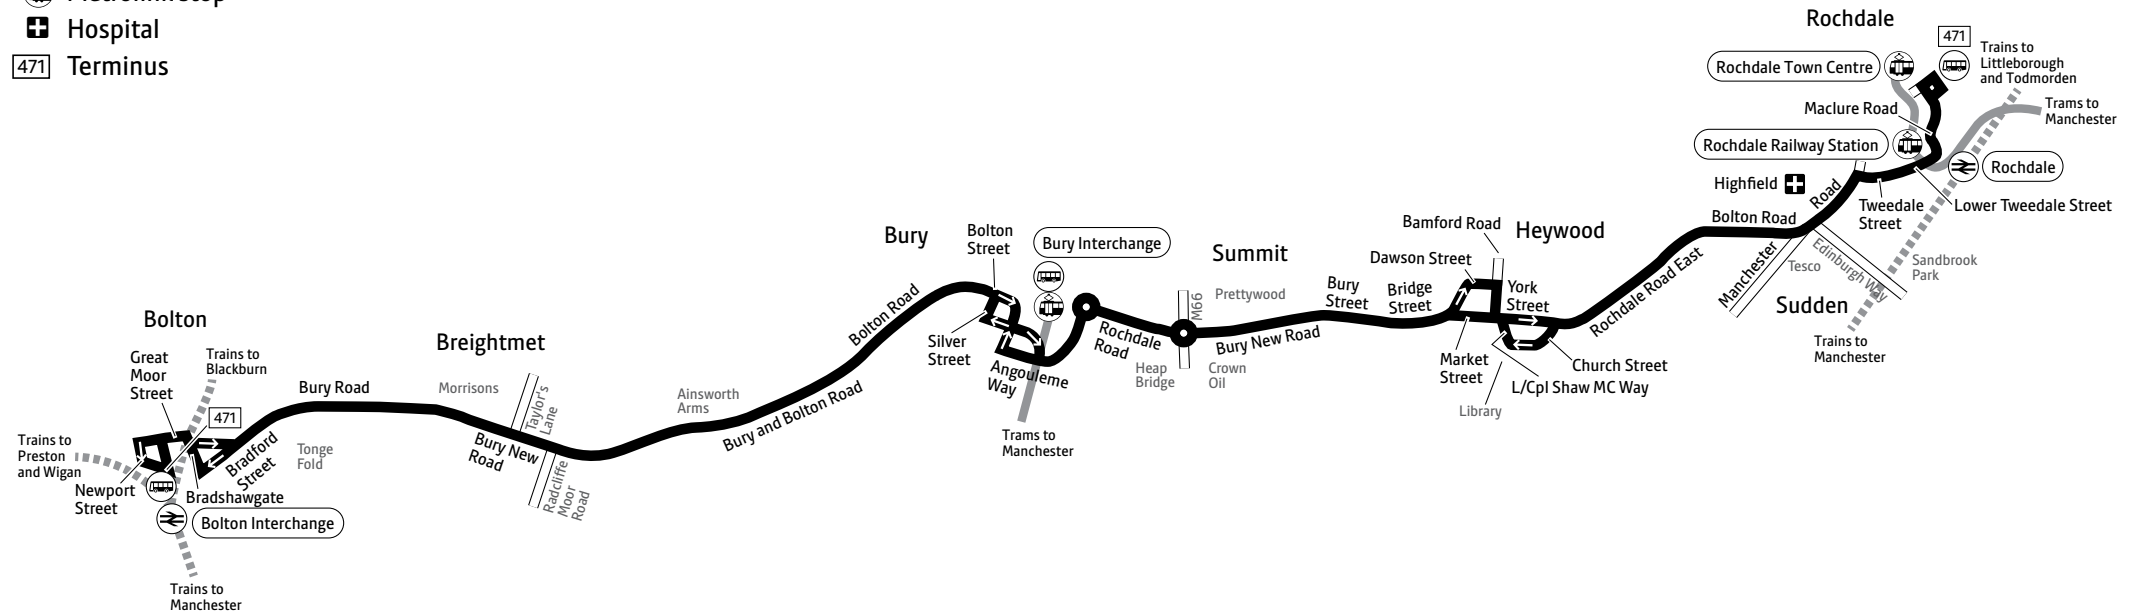

471

Key

- Bus route
- Train line
- Tram line
- Direction of travel
- Bus station/connection point
- Train station
- Metrolink stop
- Hospital
- Terminus

Contains Ordnance Survey data ©Crown copyright and database right 2010
©0100022610 Transport for Greater Manchester 2022
Transport for Greater Manchester uses reasonable endeavours to check the accuracy of information published and to publish changes to information in a timely manner. In no event will Transport for Greater Manchester be liable for any loss that may arise from this information being inaccurate.