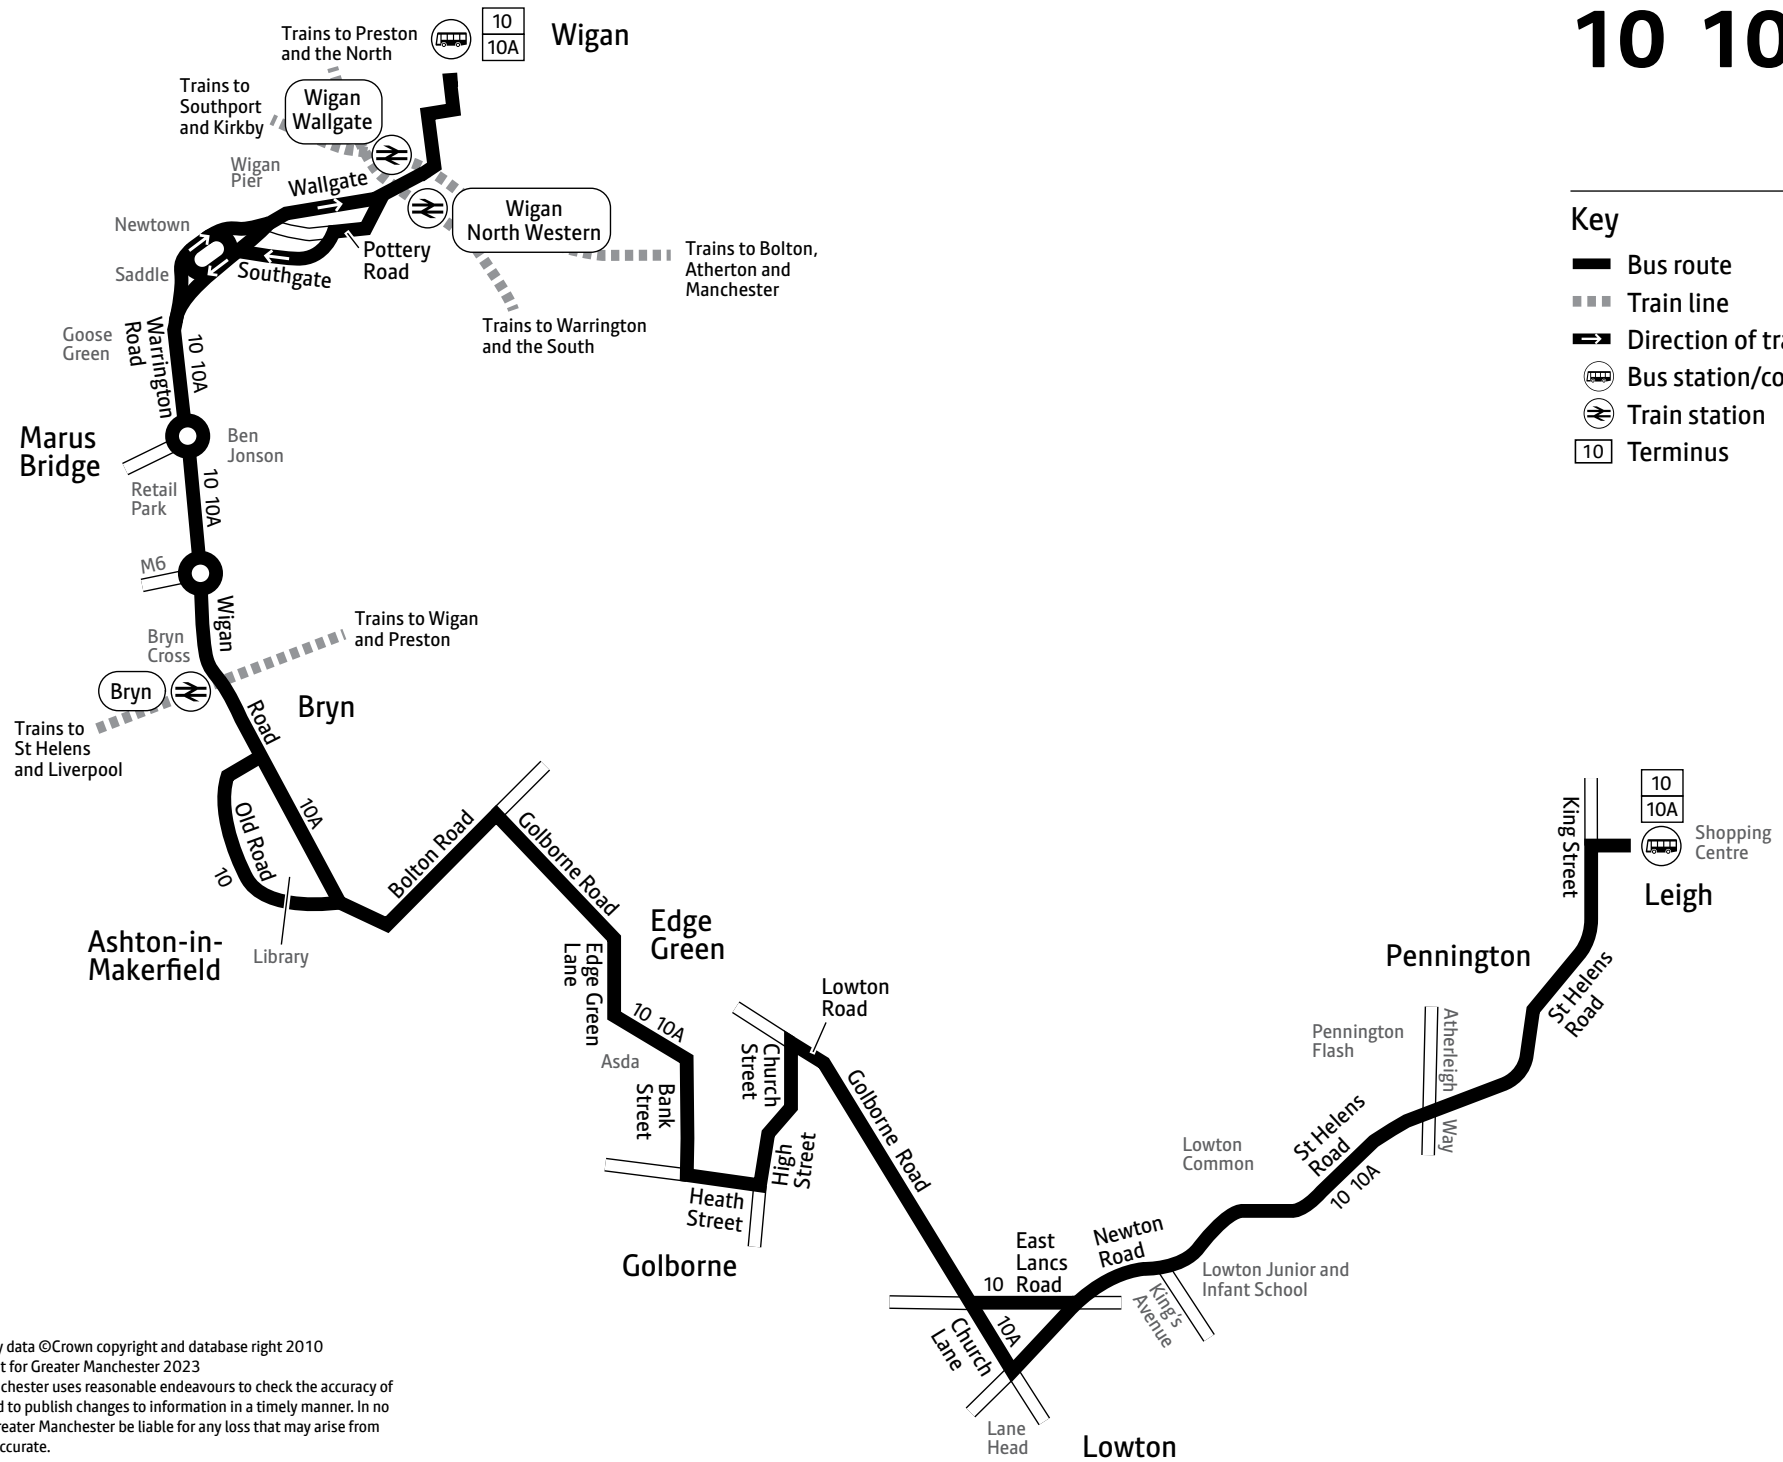

10 10A

Contains Ordnance Survey data ©Crown copyright and database right 2010
©0100022610 Transport for Greater Manchester 2023
Transport for Greater Manchester uses reasonable endeavours to check the accuracy of information published and to publish changes to information in a timely manner. In no event will Transport for Greater Manchester be liable for any loss that may arise from this information being inaccurate.