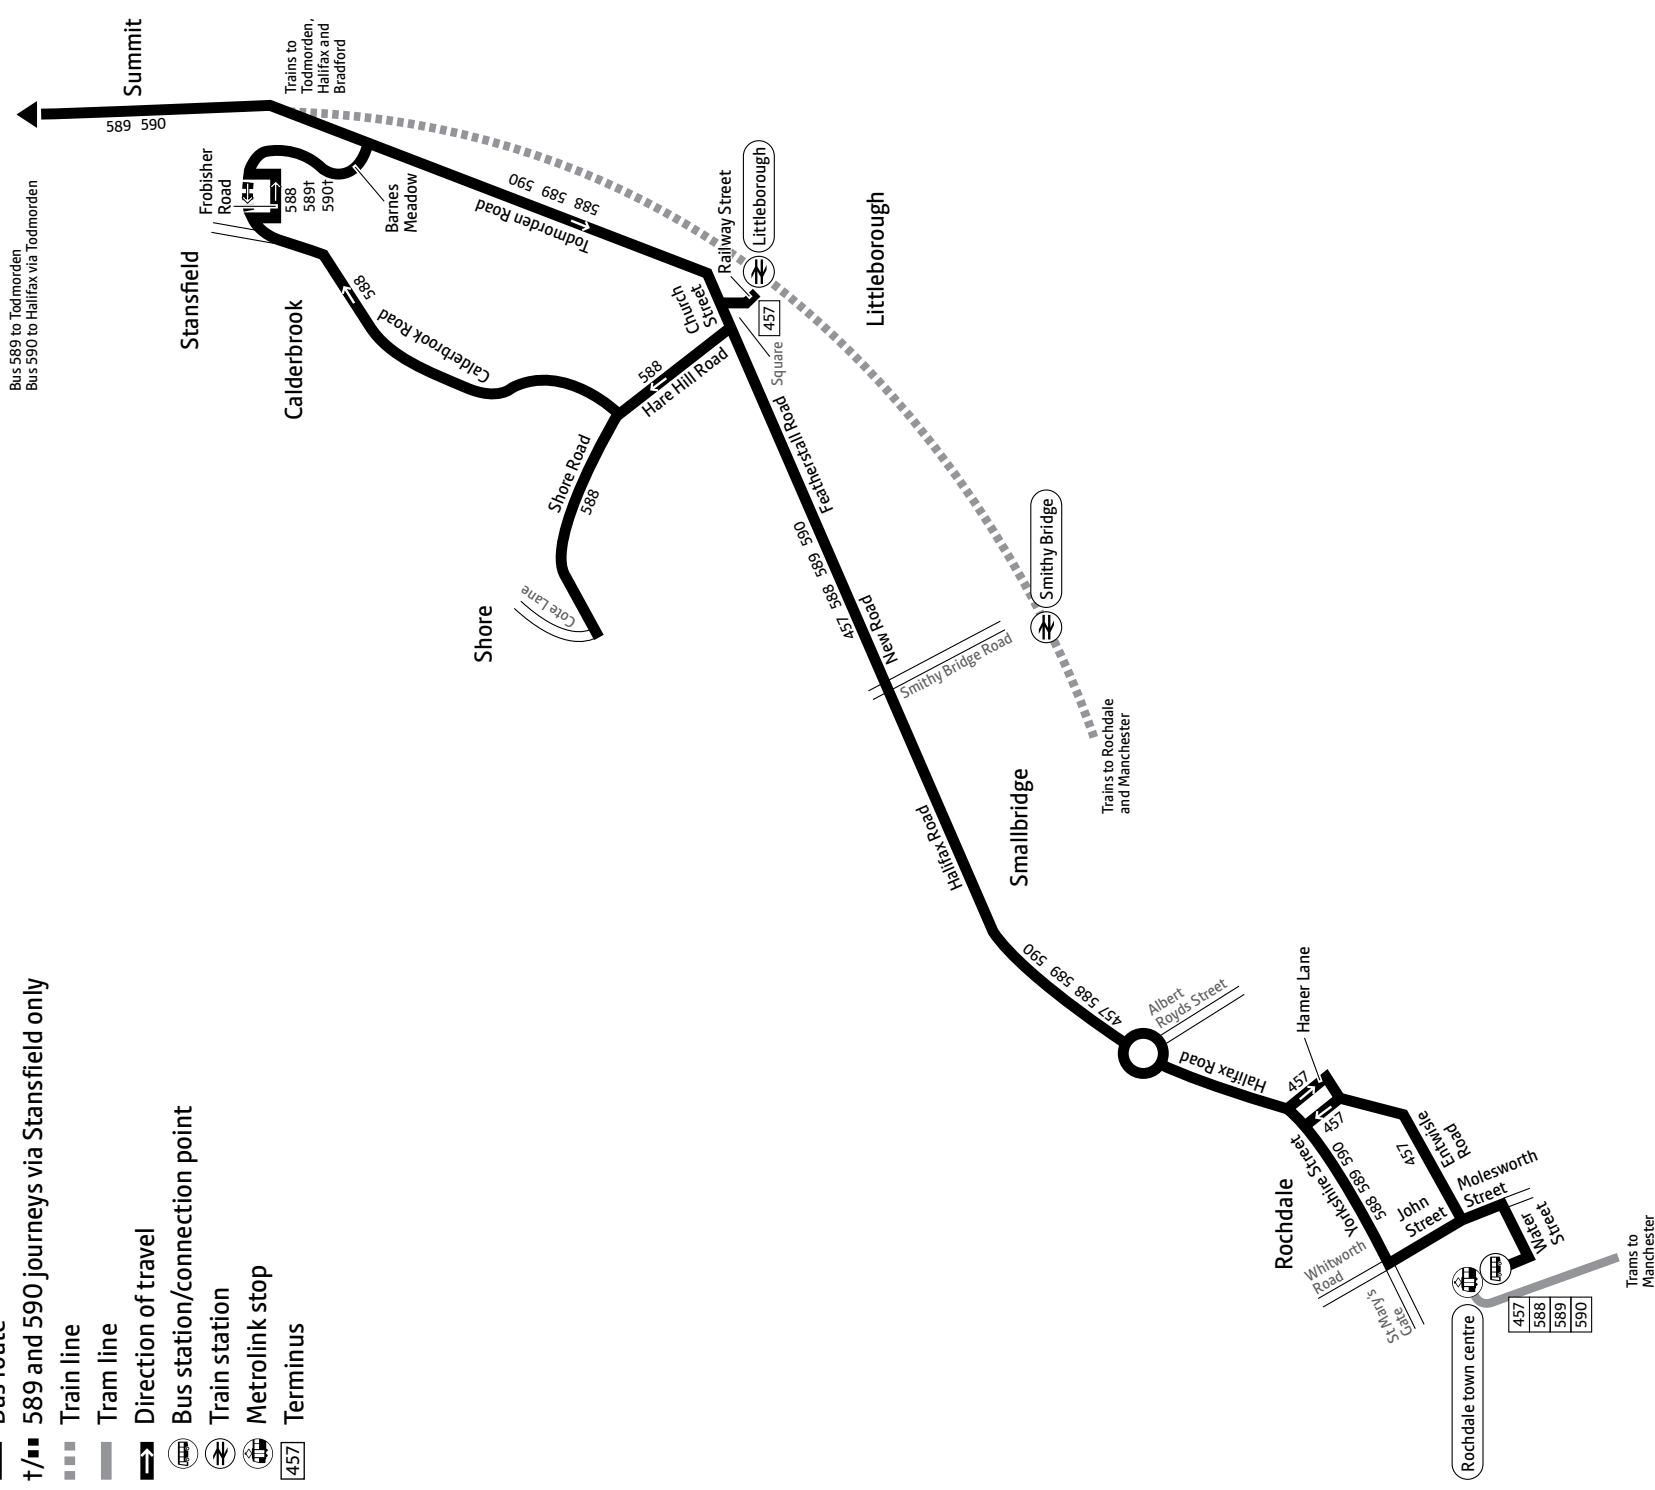

457 588 589 590

Key

- Bus route
- 589 and 590 journeys via Stansfield only
- Train line
- Tram line
- Direction of travel
- Bus station/connection point
- Train station
- Metrolink stop
- Terminus

Contains Ordnance Survey data ©Crown copyright and database right 2010
©0100022610 Transport for Greater Manchester 2021
Transport for Greater Manchester uses reasonable endeavours to check the accuracy of information published and to publish changes to information in a timely manner. In no event will Transport for Greater Manchester be liable for any loss that may arise from this information being inaccurate.