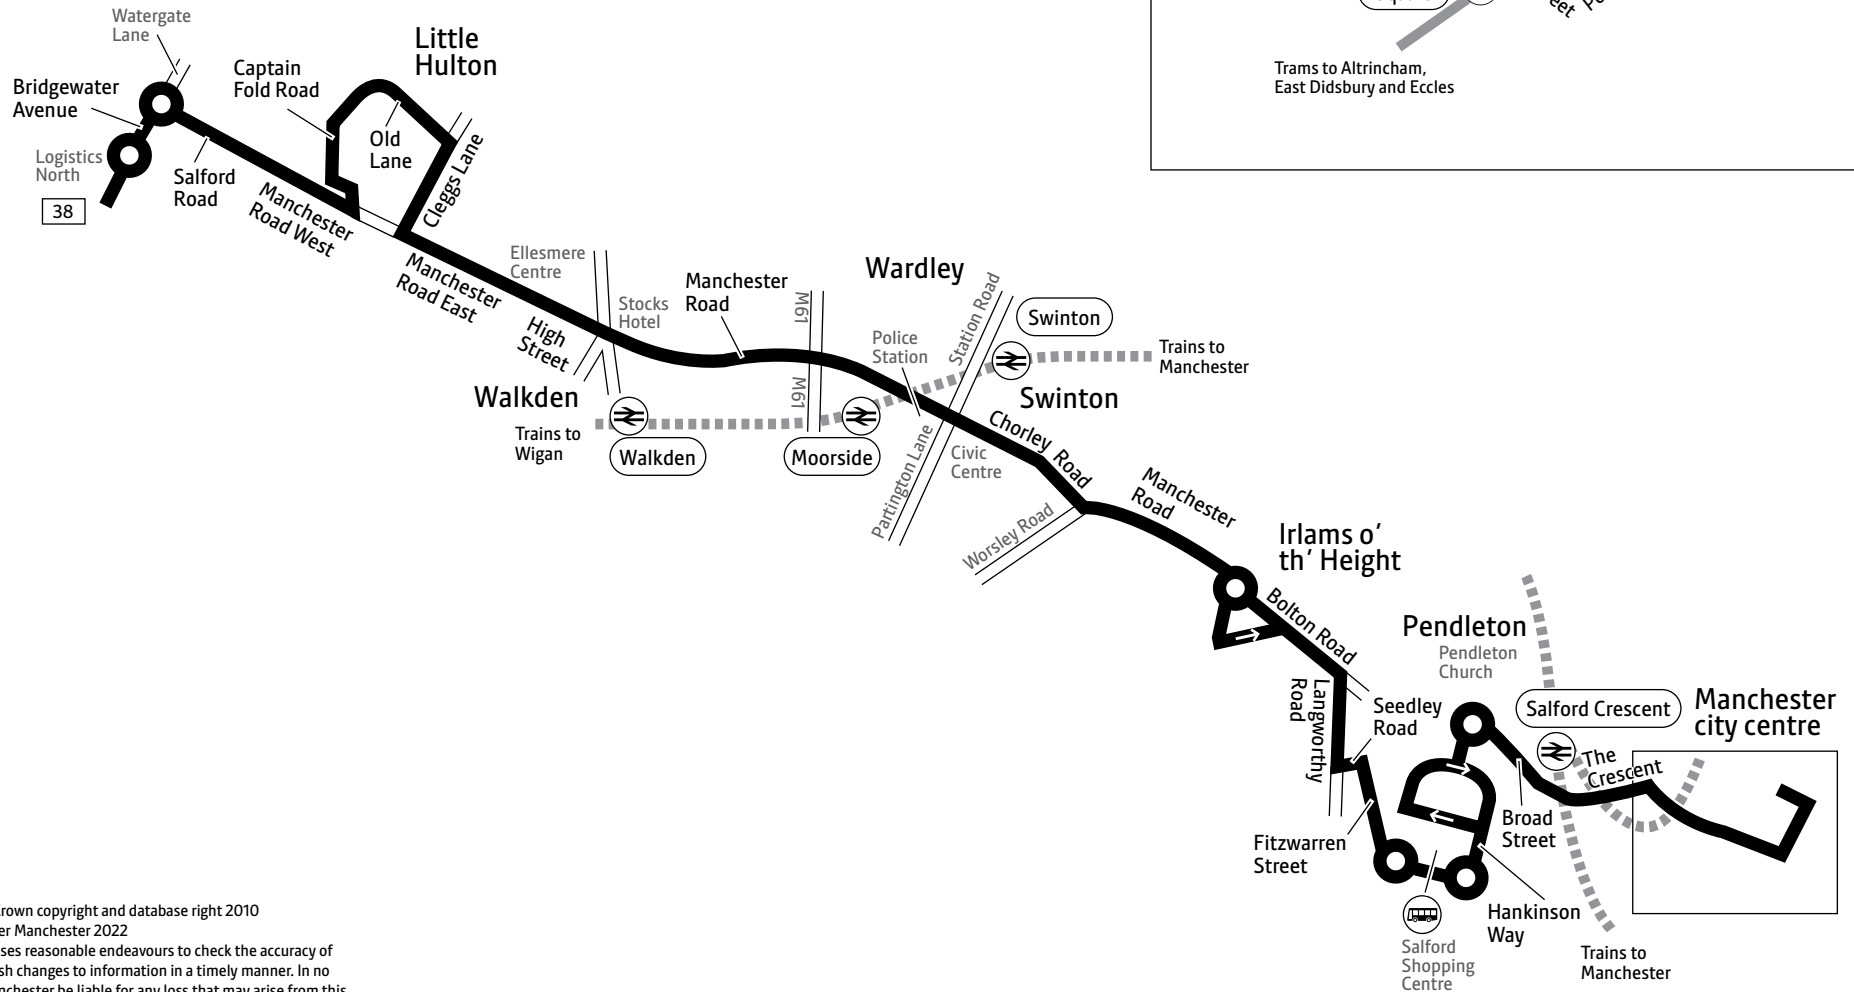

Key

- Bus route
- Train line
- Tram line
- Direction of travel
- Bus station/connection point
- Train station
- Metrolink stop
- Terminus