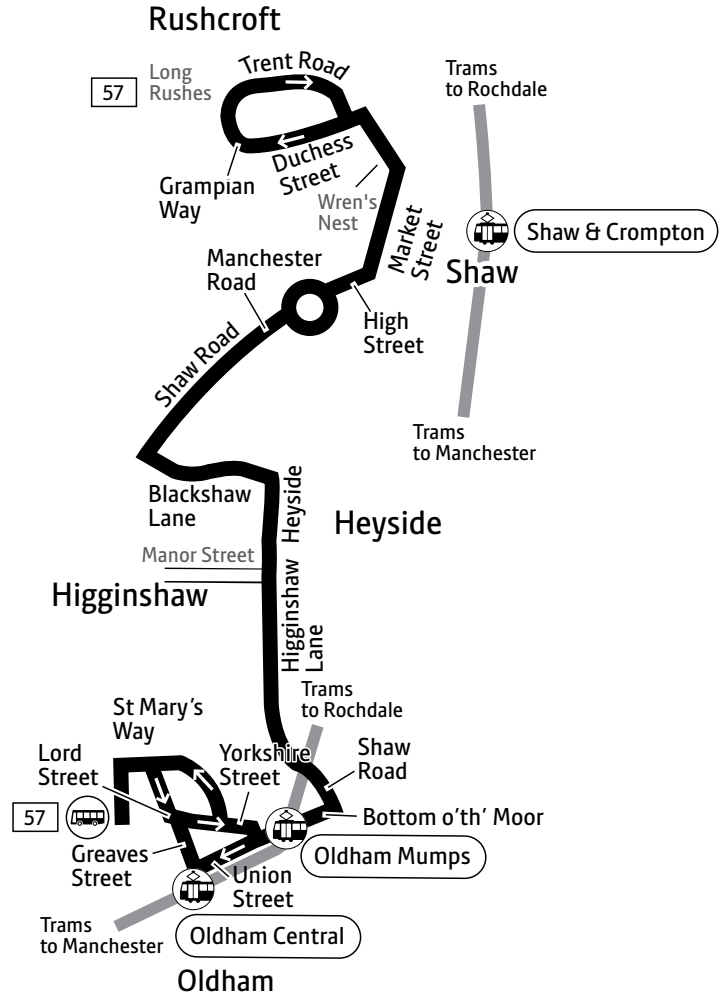

Using this timetable

Timetables show the direction of travel, bus numbers and the days of the week.

Main stops on the route are listed on the left. Where no time is shown against a particular stop, the bus does not stop there on that journey. Check any letters which are shown in the timetable against the key at the bottom of the page.

Sunday* Closed

*Including public holidays

57

Key

-  Bus route
-  Train line
-  Tram line
-  Direction of travel
-  Bus station/connection point
-  Train station
-  Metrolink stop
-  Hospital
-  Terminus

Contains Ordnance Survey data ©Crown copyright and database right 2010
©0100022610 Transport for Greater Manchester 2022
Transport for Greater Manchester uses reasonable endeavours to check the accuracy of information published and to publish changes to information in a timely manner. In no event will Transport for Greater Manchester be liable for any loss that may arise from this information being inaccurate.

Mondays to Fridays

Oldham, Bus Station		0523	0553	0623		1723	1753	1823	1910	2010	2110	2210	2310
Oldham, Mumps	0429	0529	0559	0630		1730	1800	1830	1916	2016	2116	2216	2316
Higginshaw, Manor Street	0437	0537	0607	0638	and	1738	1808	1838	1921	2021	2121	2221	2321
Shaw, Wrens Nest	0447	0547	0617	0649	every	1749	1819	1849	1930	2030	2130	2230	2330
Rushcroft, Long Rushes	0452	0552	0622	0654	30	1754	1824	1854	1934	2034	2134	2234	2334
Shaw, Wren's Nest	0456	0556	0626	0659	mins	1759	1828	1858	1938	2038	2138	2238	2338
Higginshaw, Manor Street	0505	0605	0635	0708	until	1808	1837	1907	1946	2046	2146	2246	
Oldham, Mumps	0512	0612	0642	0718		1818	1845	1915	1953	2053	2153	2253	
Oldham, Bus Station	0518	0618	0648	0726		1826	1851	1921	1959	2059	2159	2259	