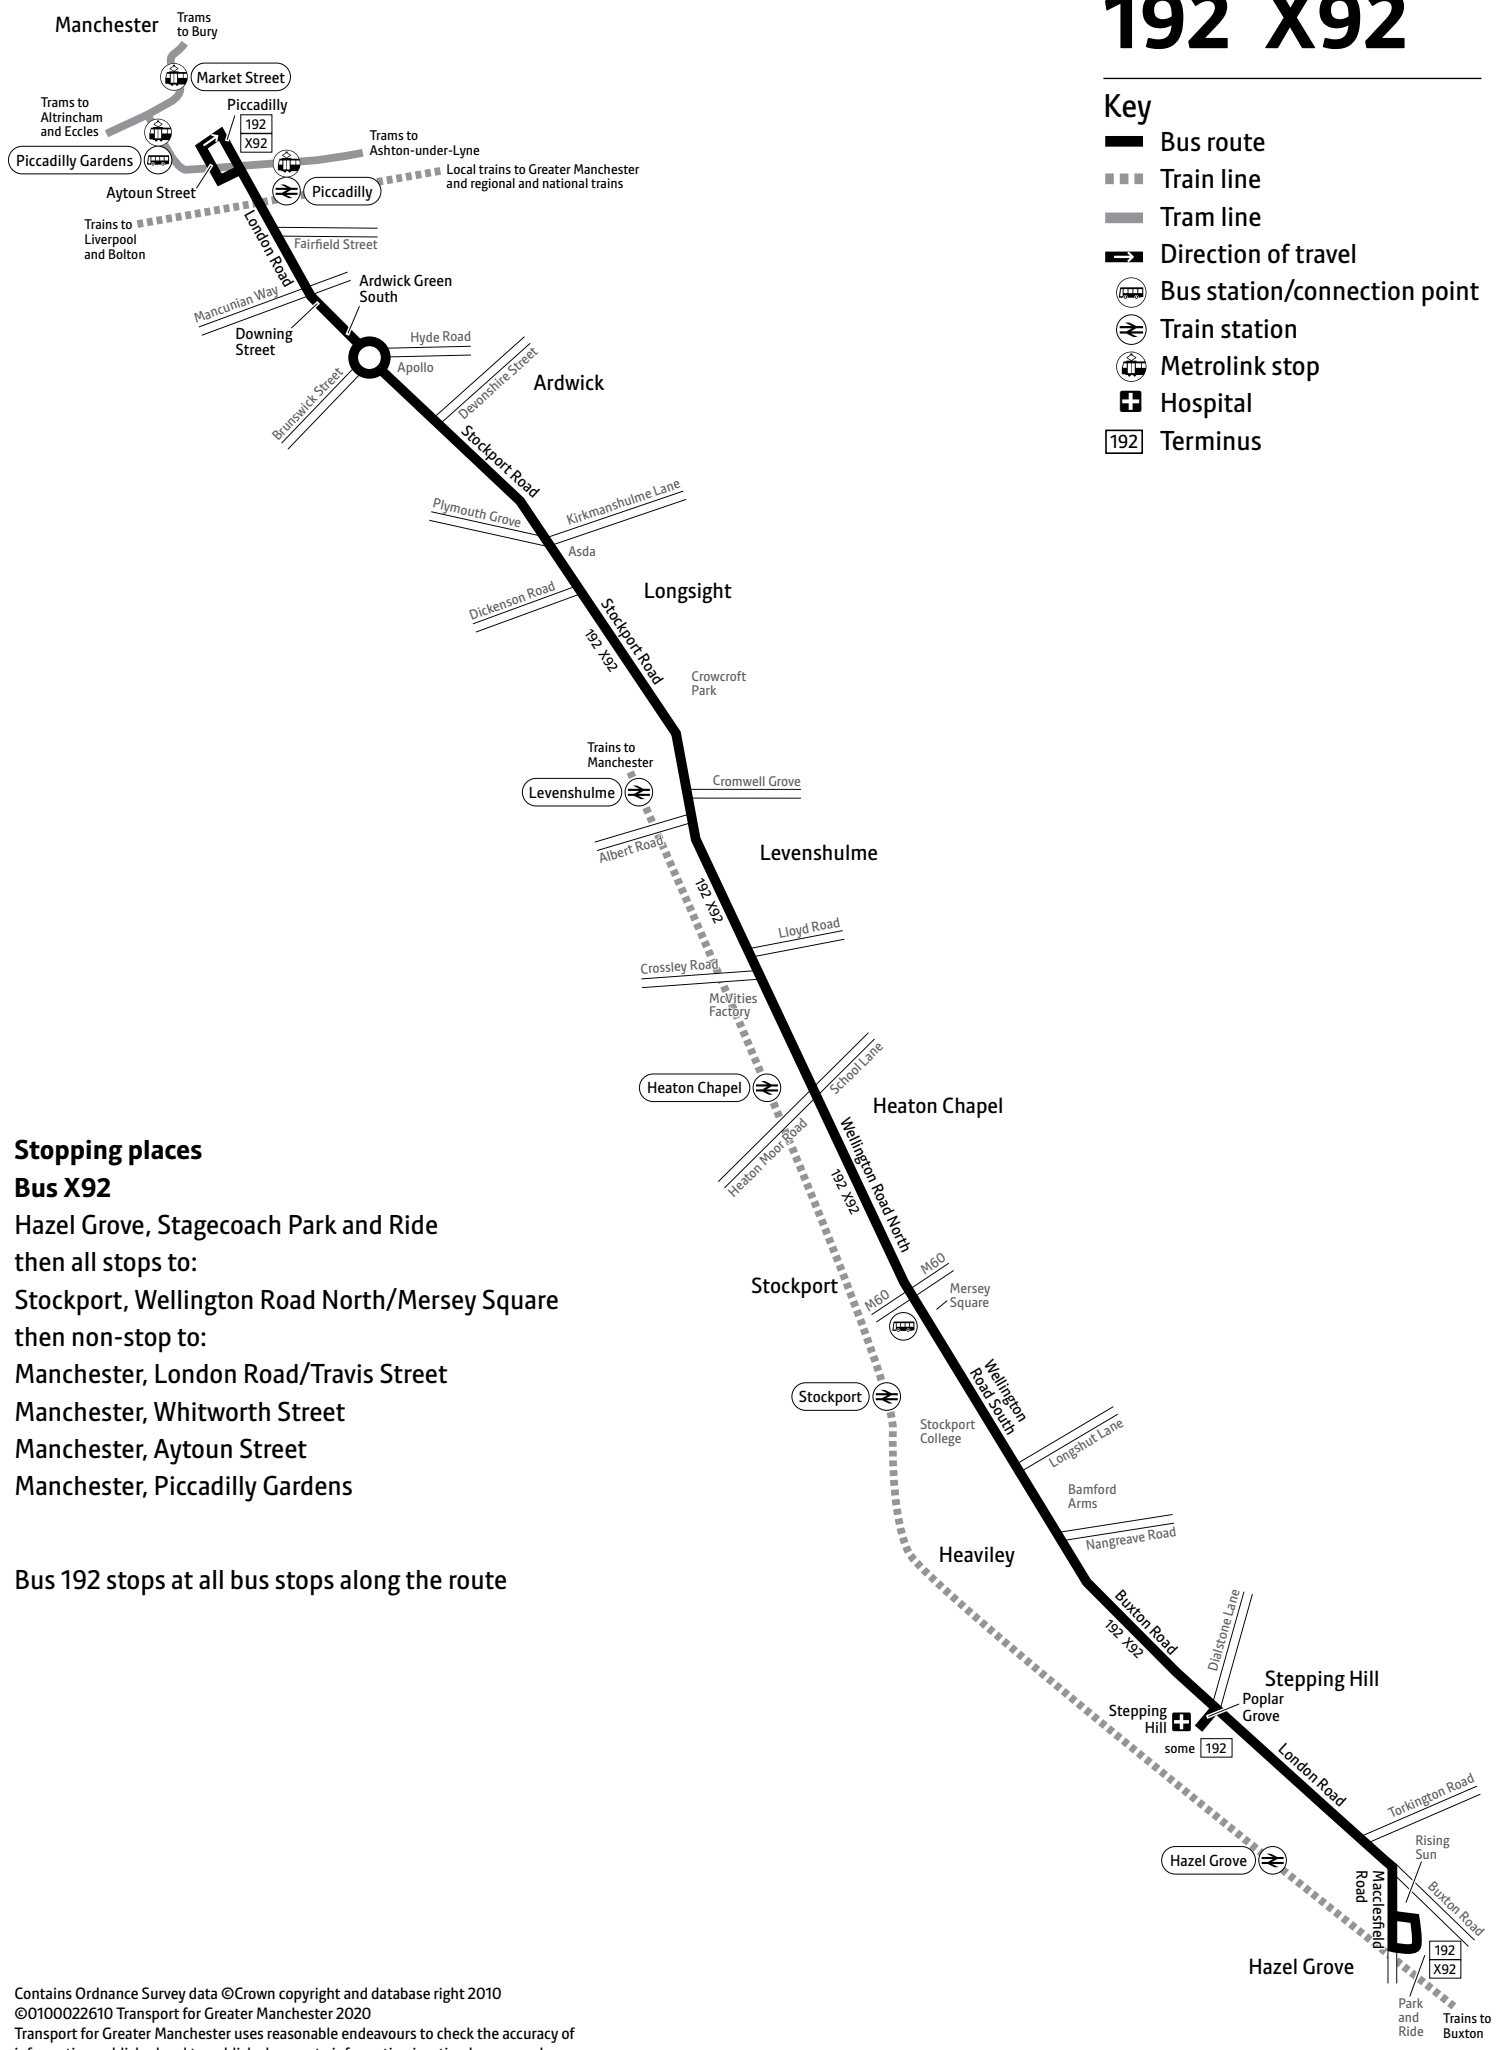

192 X92

Stopping places

Bus X92

Hazel Grove, Stagecoach Park and Ride
then all stops to:
Stockport, Wellington Road North/Mersey Square
then non-stop to:
Manchester, London Road/Travis Street
Manchester, Whitworth Street
Manchester, Aytoun Street
Manchester, Piccadilly Gardens

Bus 192 stops at all bus stops along the route

Contains Ordnance Survey data ©Crown copyright and database right 2010
©0100022610 Transport for Greater Manchester 2020
Transport for Greater Manchester uses reasonable endeavours to check the accuracy of information published and to publish changes to information in a timely manner. In no event will Transport for Greater Manchester be liable for any loss that may arise from this information being inaccurate.