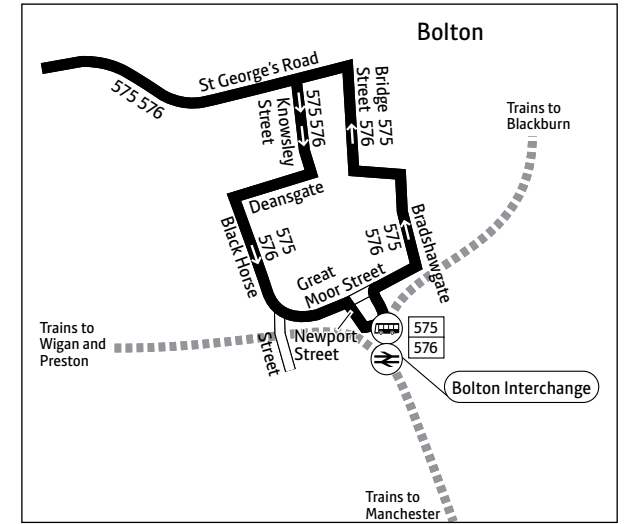

Routes in Bolton town centre

Contains Ordnance Survey data ©Crown copyright and database right 2010
©0100022610 Transport for Greater Manchester 2024
Transport for Greater Manchester uses reasonable endeavours to check the accuracy of information published and to publish changes to information in a timely manner. In no event will Transport for Greater Manchester be liable for any loss that may arise from this information being inaccurate.