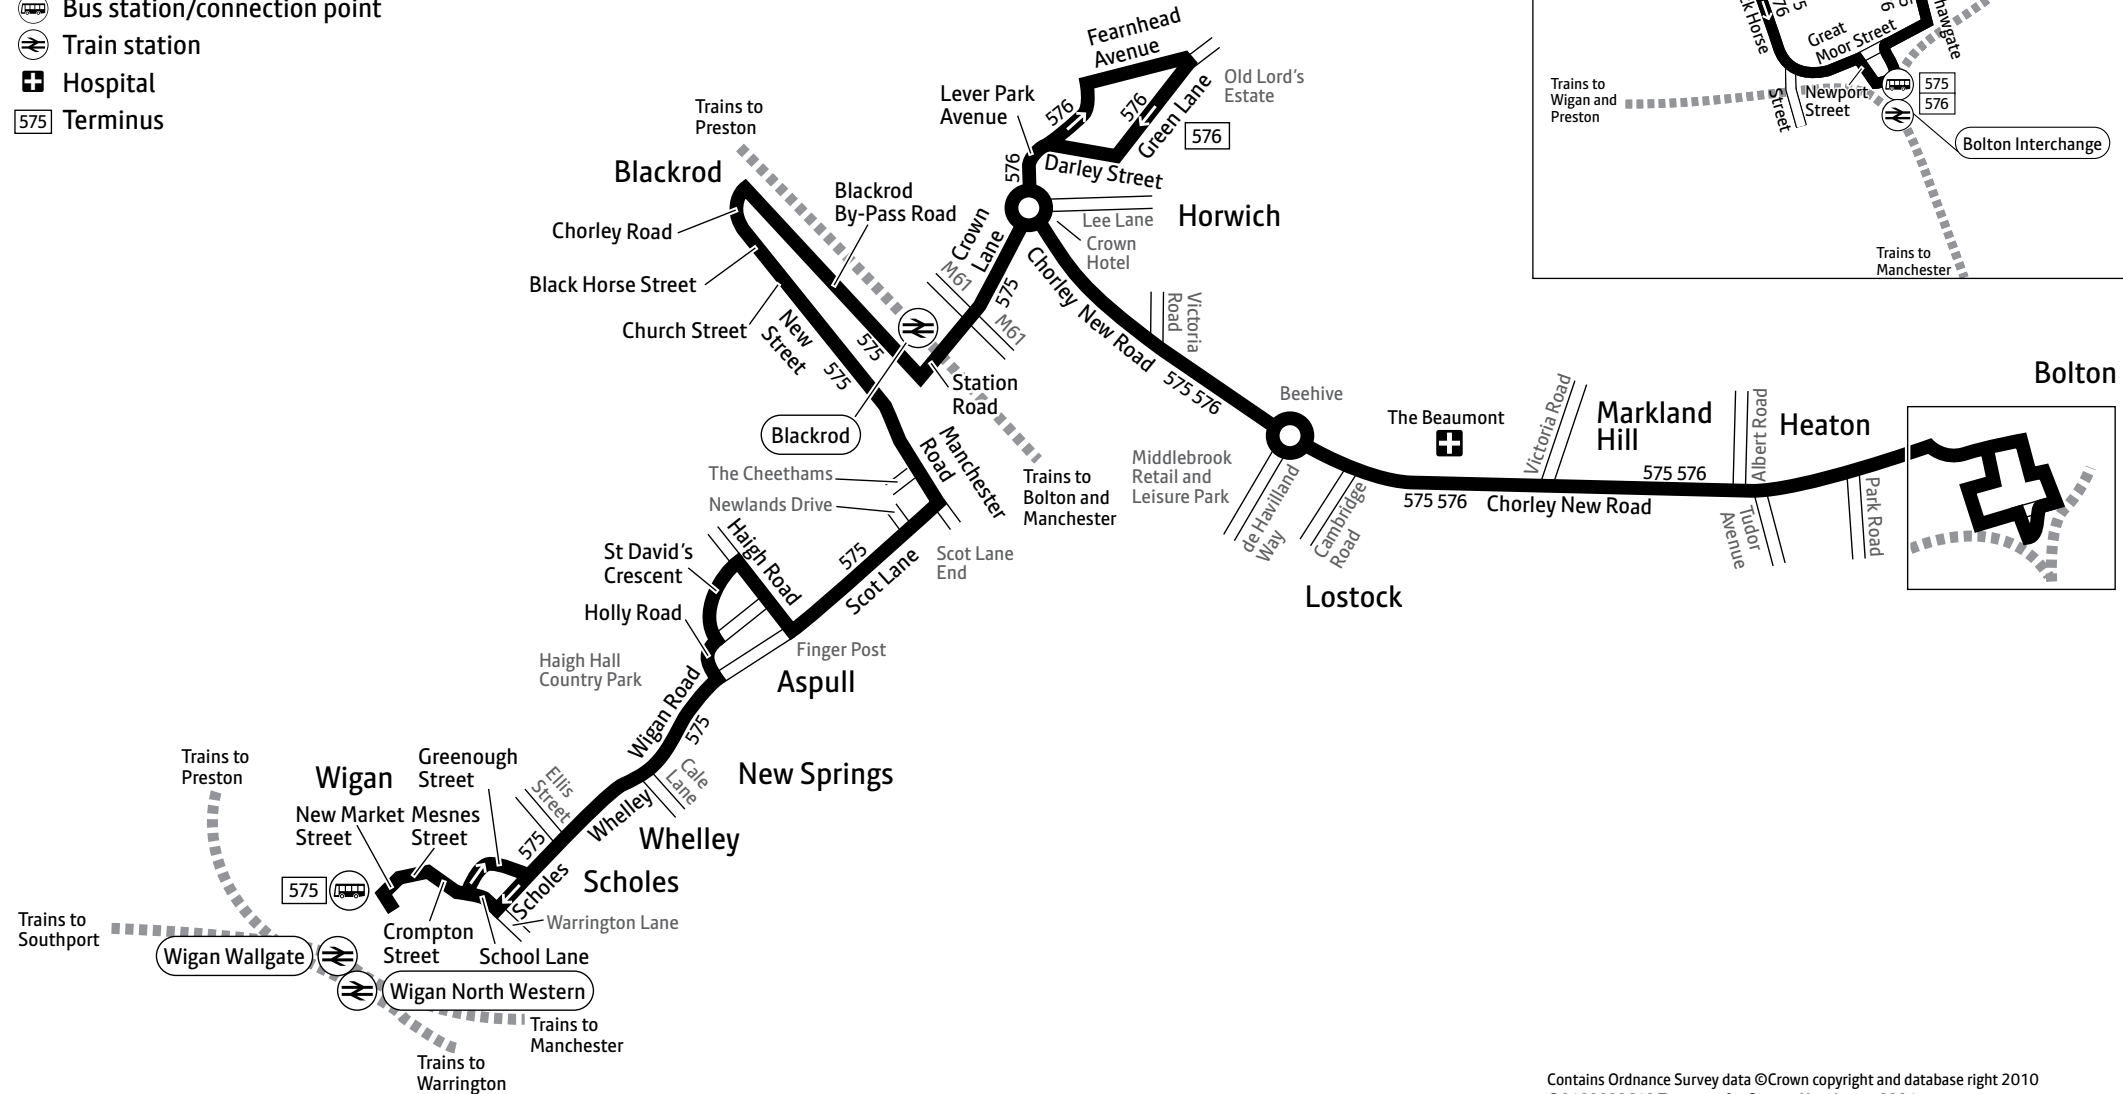

575 576

Key

- Bus route
- Train line
- Direction of travel
- Bus station/connection point
- Train station
- Hospital
- Terminus