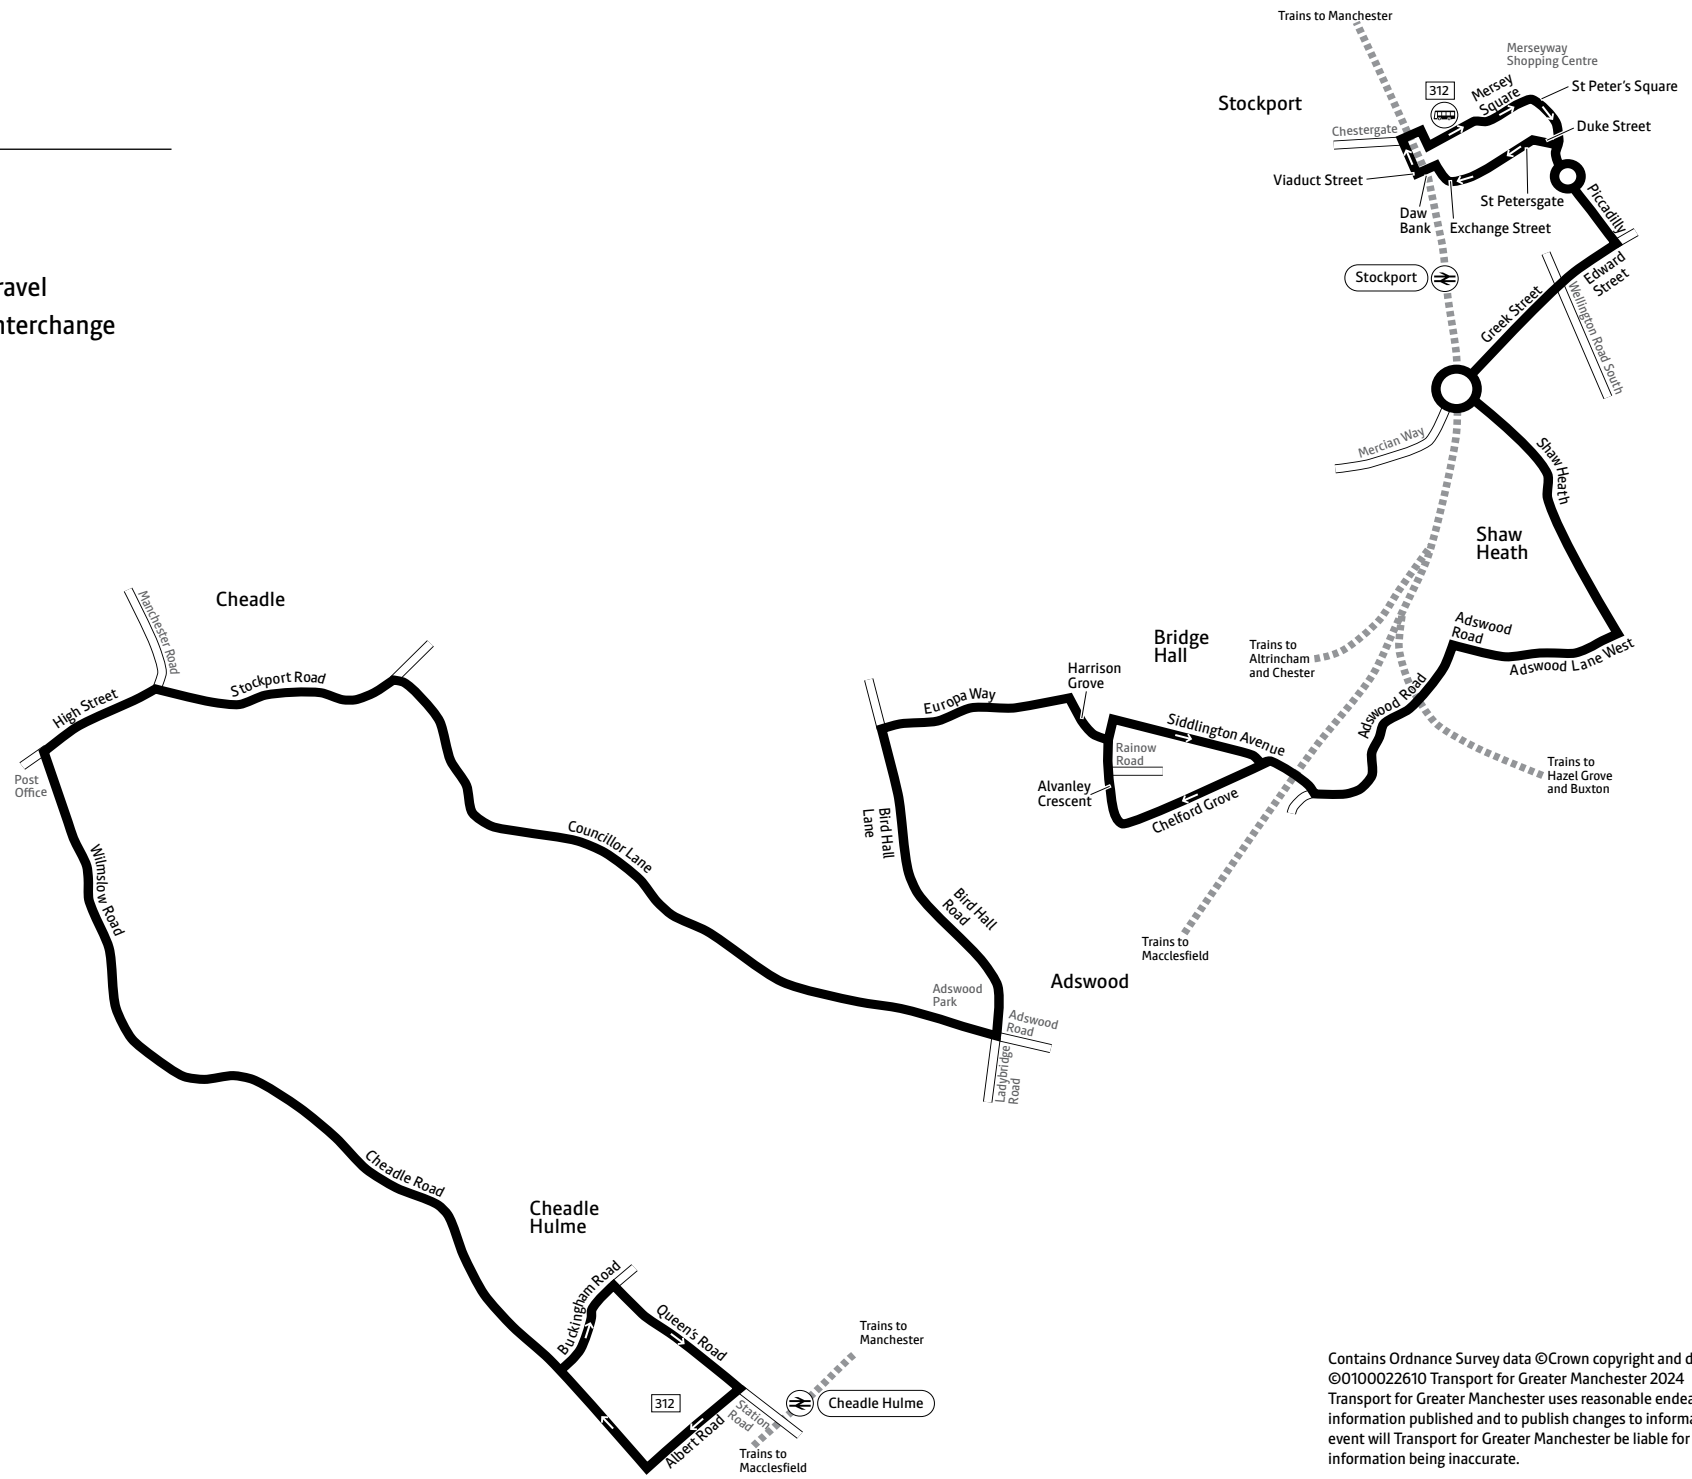

312

Key

- Bus route
- Train line
- Direction of travel
- Bus station/interchange
- Train station
- Terminus

Contains Ordnance Survey data ©Crown copyright and database right 2010
©0100022610 Transport for Greater Manchester 2024
Transport for Greater Manchester uses reasonable endeavours to check the accuracy of information published and to publish changes to information in a timely manner. In no event will Transport for Greater Manchester be liable for any loss that may arise from this information being inaccurate.