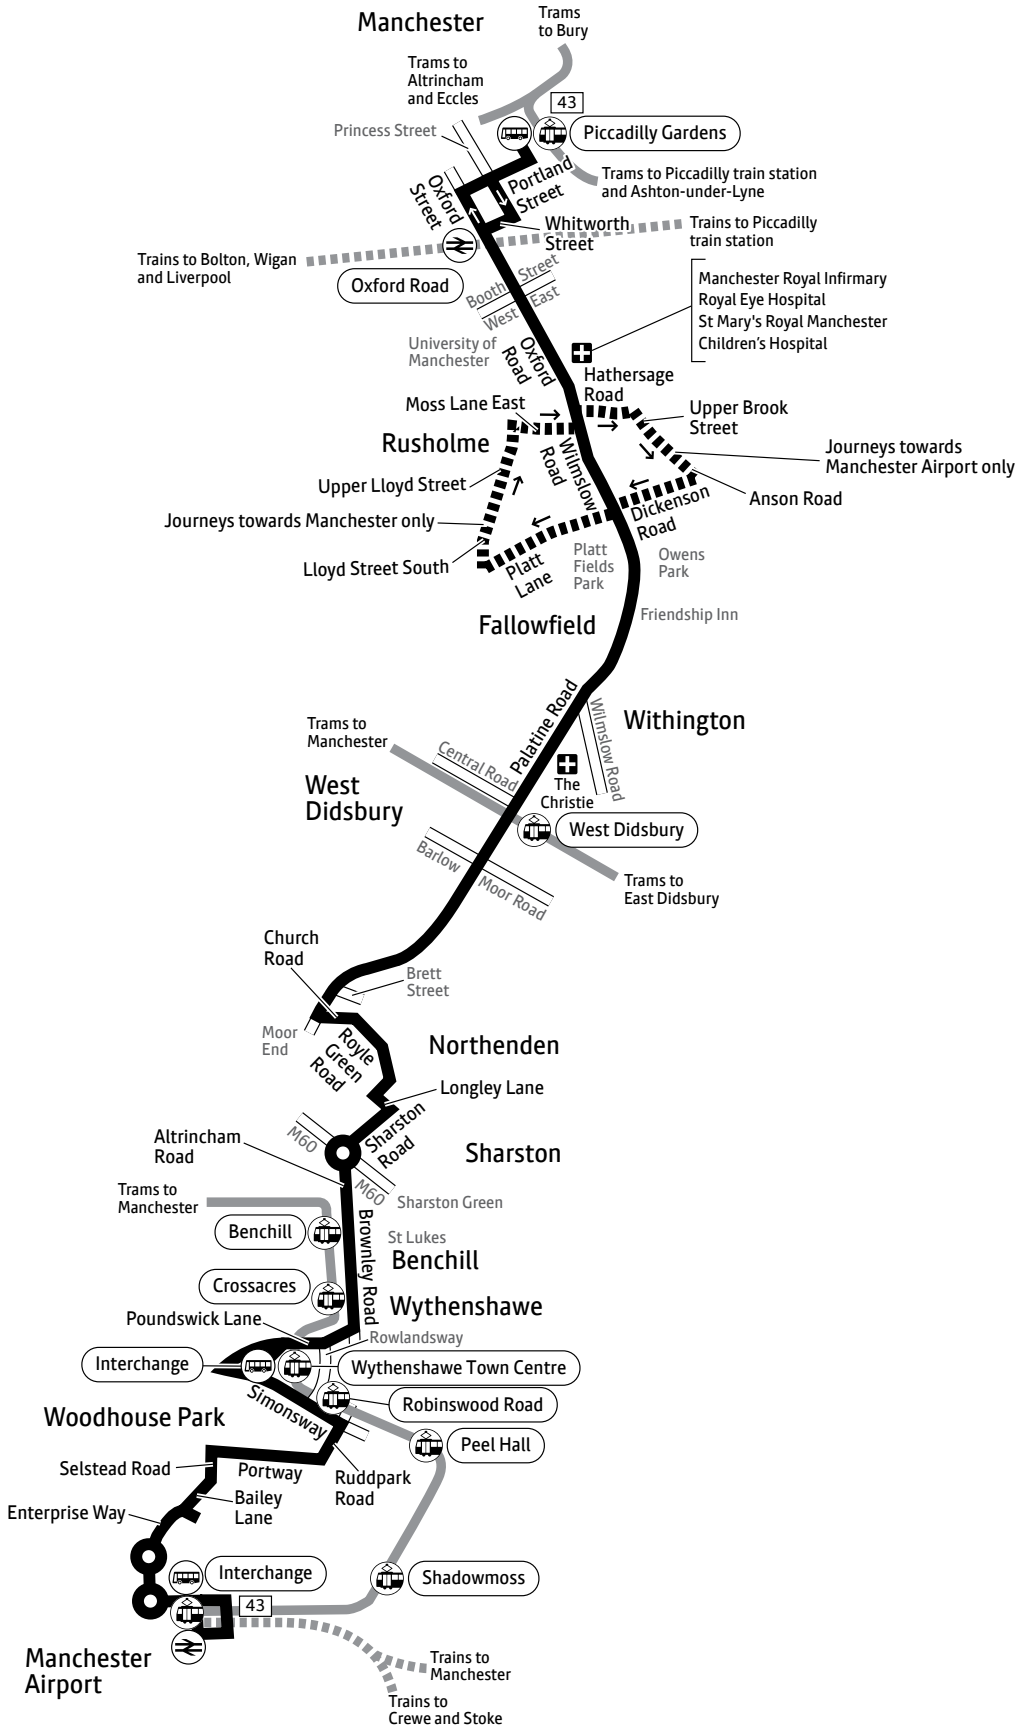

## Key

- Bus route
- Friday and Saturday nights from 2000 until 0100
- Train line
- Tram line
- Direction of travel
- 🚏 Bus station/connection point
- 🚉 Train station
- 🚇 Metrolink stop
- 🏥 Hospital
- 43 Terminus