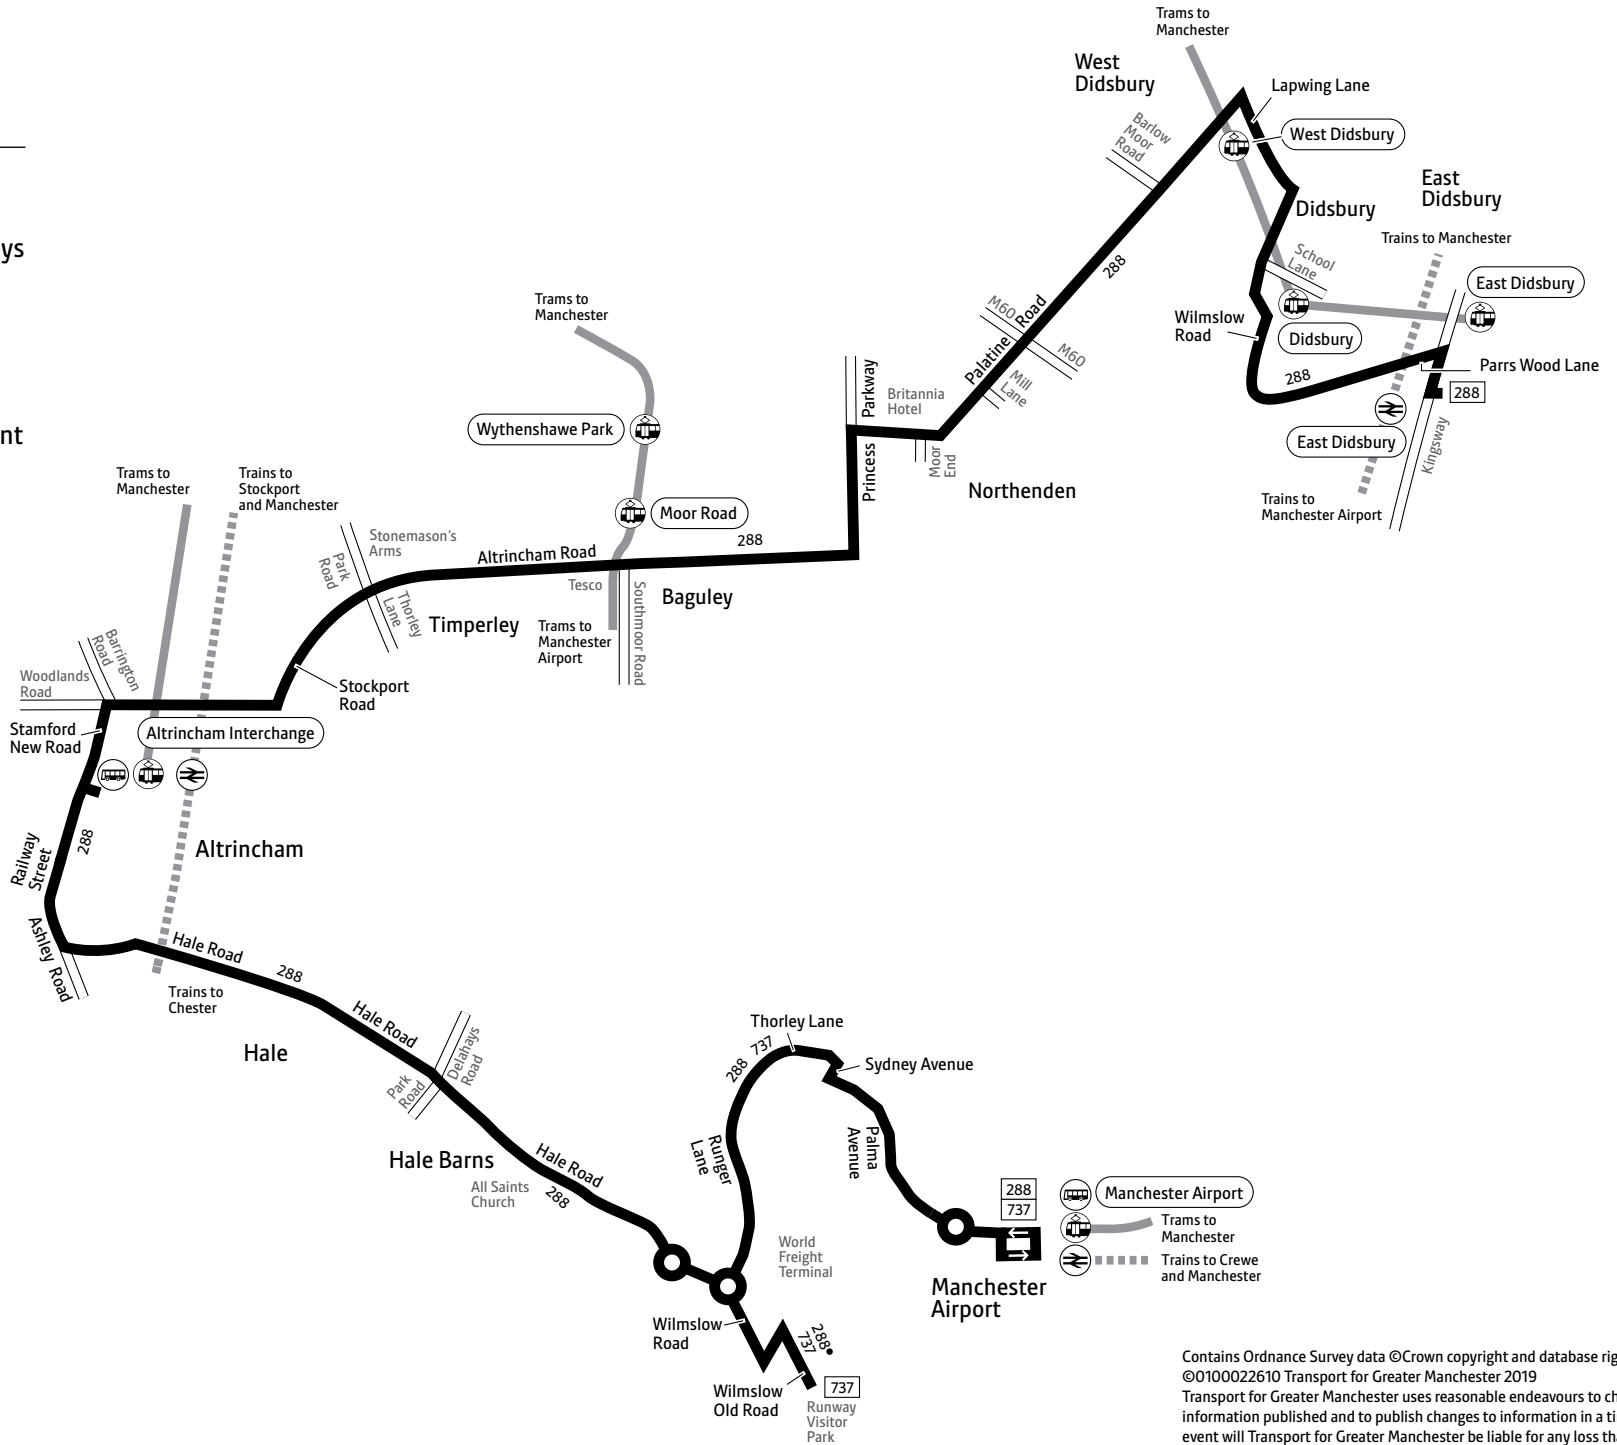

288 737

Key

- Bus route
- Daytime journeys on Sundays and public holidays only
- Train line
- Tram line
- Direction of travel
- Bus station/connection point
- Train station
- Metrolink stop
- Terminus

Contains Ordnance Survey data ©Crown copyright and database right 2017
©0100022610 Transport for Greater Manchester 2019
Transport for Greater Manchester uses reasonable endeavours to check the accuracy of information published and to publish changes to information in a timely manner. In no event will Transport for Greater Manchester be liable for any loss that may arise from this information being inaccurate.