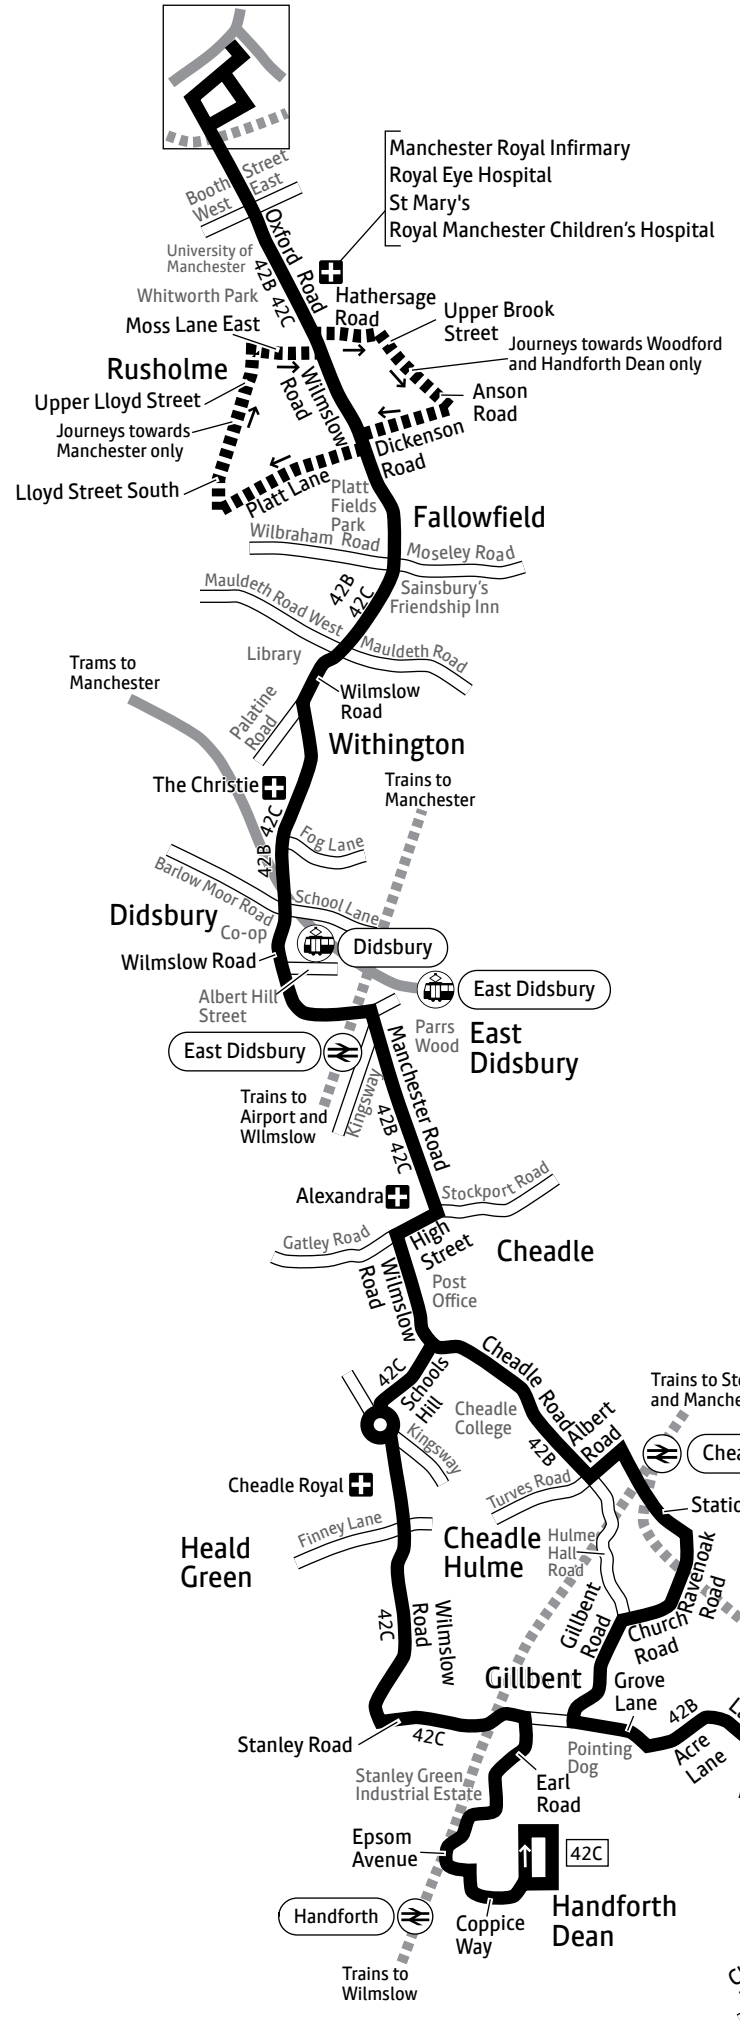

42B 42C

1. **Key**
2. Bus route
   - Friday and Saturday nights from 2000
   - Train line
   - Tram line
   - Direction of travel
   - Bus station/connection point
   - Train station
   - Metrolink stop
   - Hospital
   - Terminus