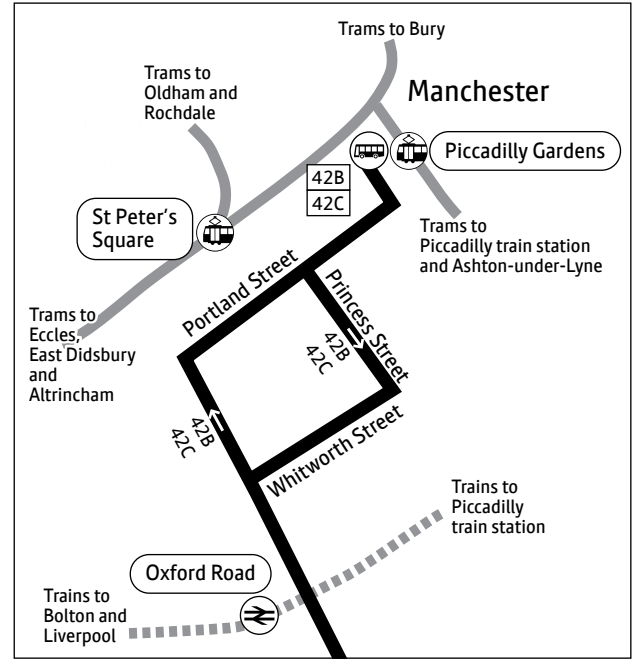

Routes in Manchester city centre

Contains Ordnance Survey data ©Crown copyright and database right 2010
©0100022610 Transport for Greater Manchester 2026
Transport for Greater Manchester uses reasonable endeavours to check the accuracy of information published and to publish changes to information in a timely manner. In no event will Transport for Greater Manchester be liable for any loss that may arise from this information being inaccurate.