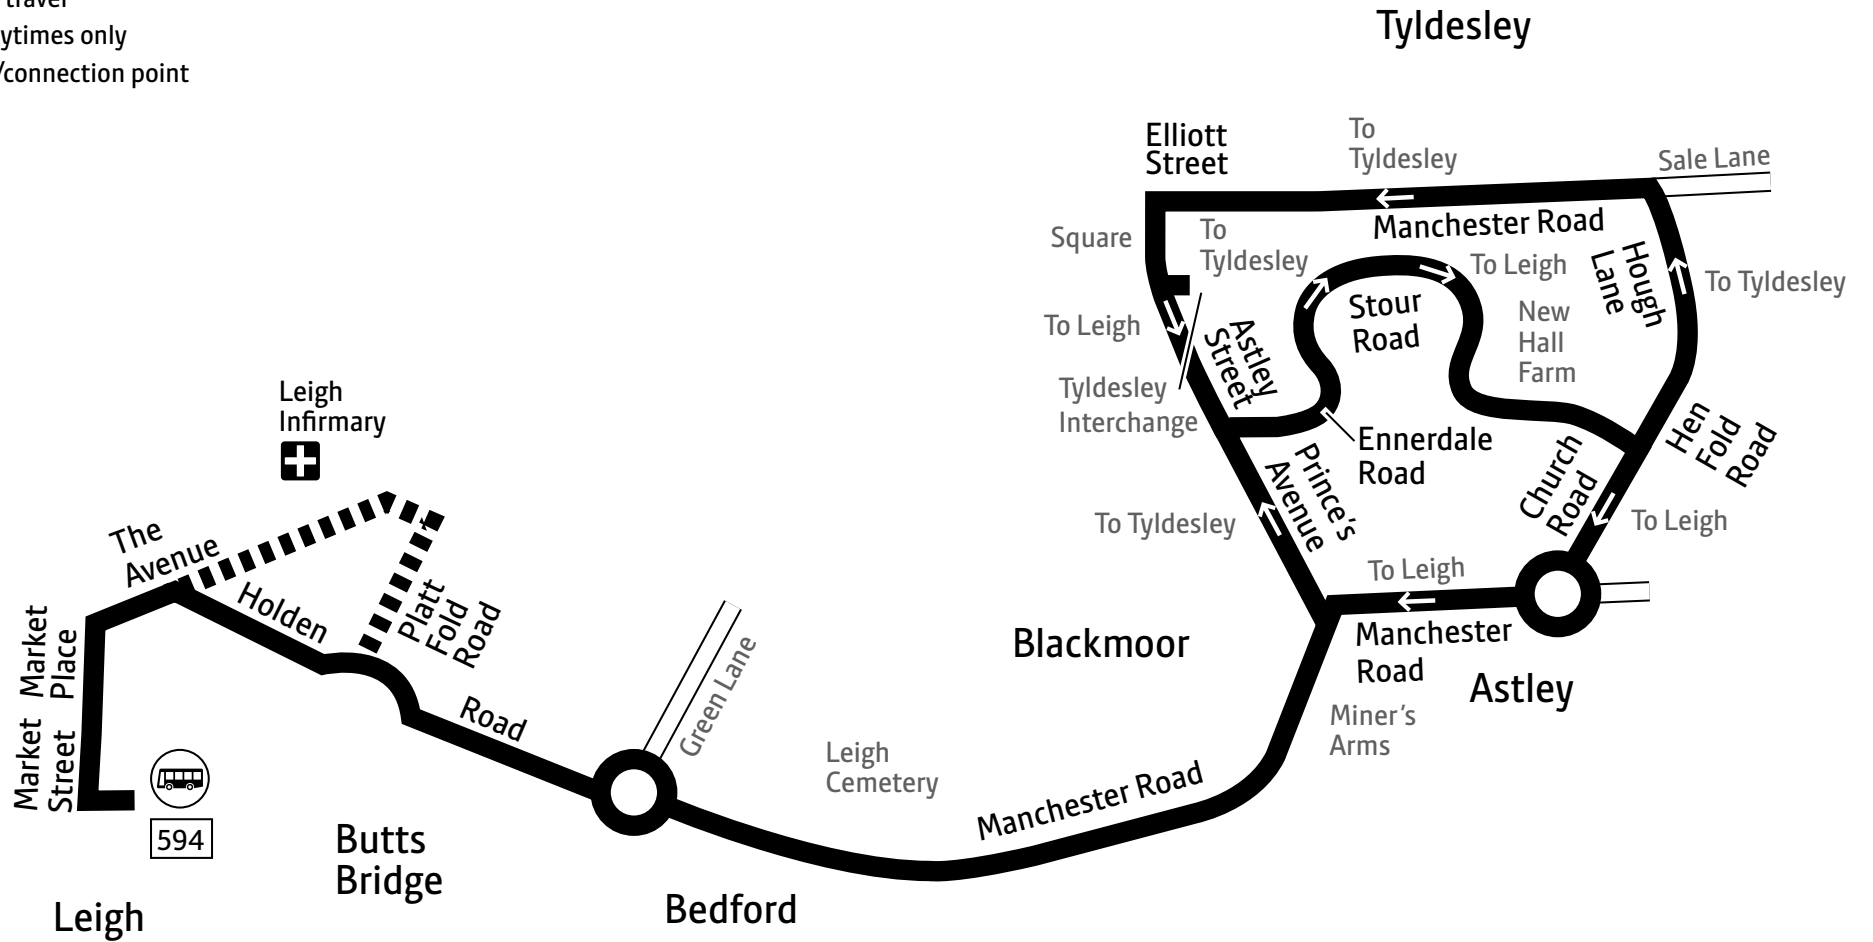

Using the 24 hour clock

Times are shown in four figures. The first two are the hour and the last two are the minutes.

0753 is 53 minutes past 7am

1953 is 53 minutes past 7pm

Operator details

Diamond

Weston Street

Saturday 8.30am to 1.15pm and 2pm to 4pm

Sunday* Closed

*Including public holidays

594

Key

- Bus route
- Direction of travel
- Saturday daytimes only
- 🚌 Bus station/connection point
- 🏥 Hospital
- 594 Terminus

Mondays to Fridays

	SH	SD		SD	SH						a	a	
Leigh, Bus Station	0806		0920		1320	1420	1420	1520	1620	1720	1820	1958	2226
Astley, Miners Arms	0816	0816	0930	and	1330	1430	1430	1530	1630	1730	1830	2008	2236
New Hall Farm, Canal Duke	0820	0820	0934	every	1334	1434	1434	1534	1634	1734	1834	2011	2239
Tyldesley, Interchange	0733	0828	0828	hour	1342	1442	1442	1542	1642	1742	1842	2018	2246
New Hall Farm, Canal Duke	0739	0834	0834	until	1348	1448	1448	1548	1648	1748		2026	2254
Astley, Miners Arms	0744	0839	0839	0953	1353	1453	1453	1553	1653	1753		2028	2256
Leigh, Bus Station	0756	0850	0850	1004	1404		1504	1604	1704	1804		2040	2308

Saturdays

					a	a
Leigh, Bus Station		0920		1720	1820	1958 2226
Platt Fold Road/Greenway		0926		1726	1826	
Astley, Miners Arms		0932	and	1732	1832	2008 2236
New Hall Farm, Canal Duke		0936	every	1736	1836	2011 2239
Tyldesley, Interchange	0844	0944	hour	1744	1844	2018 2246
New Hall Farm, Canal Duke		0853	until	1753		2026 2254
Astley, Miners Arms		0855	0955	1755		2028 2256
Platt Fold Road/Greenway		0901	1001	1801		
Leigh, Bus Station		0908	1008	1808		2040 2308