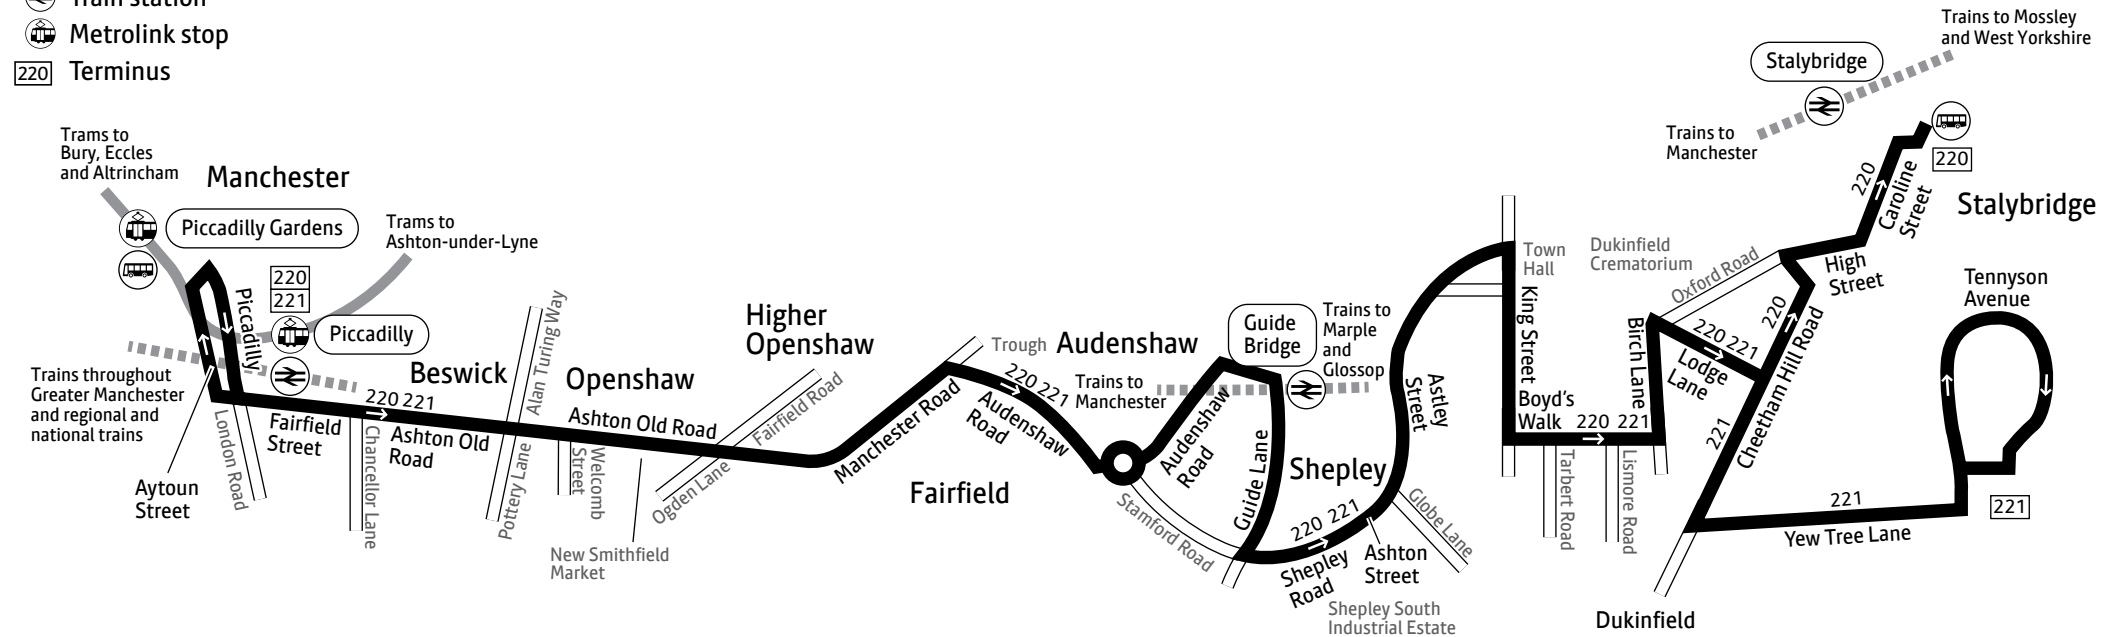

220 221

Key

- Bus route
- Train line
- Tram line
- Direction of travel
- Bus station/connection point
- Train station
- Metrolink stop
- Terminus

Contains Ordnance Survey data ©Crown copyright and database right 2010
©0100022610 Transport for Greater Manchester 2026
Transport for Greater Manchester uses reasonable endeavours to check the accuracy of information published and to publish changes to information in a timely manner. In no event will Transport for Greater Manchester be liable for any loss that may arise from this information being inaccurate.