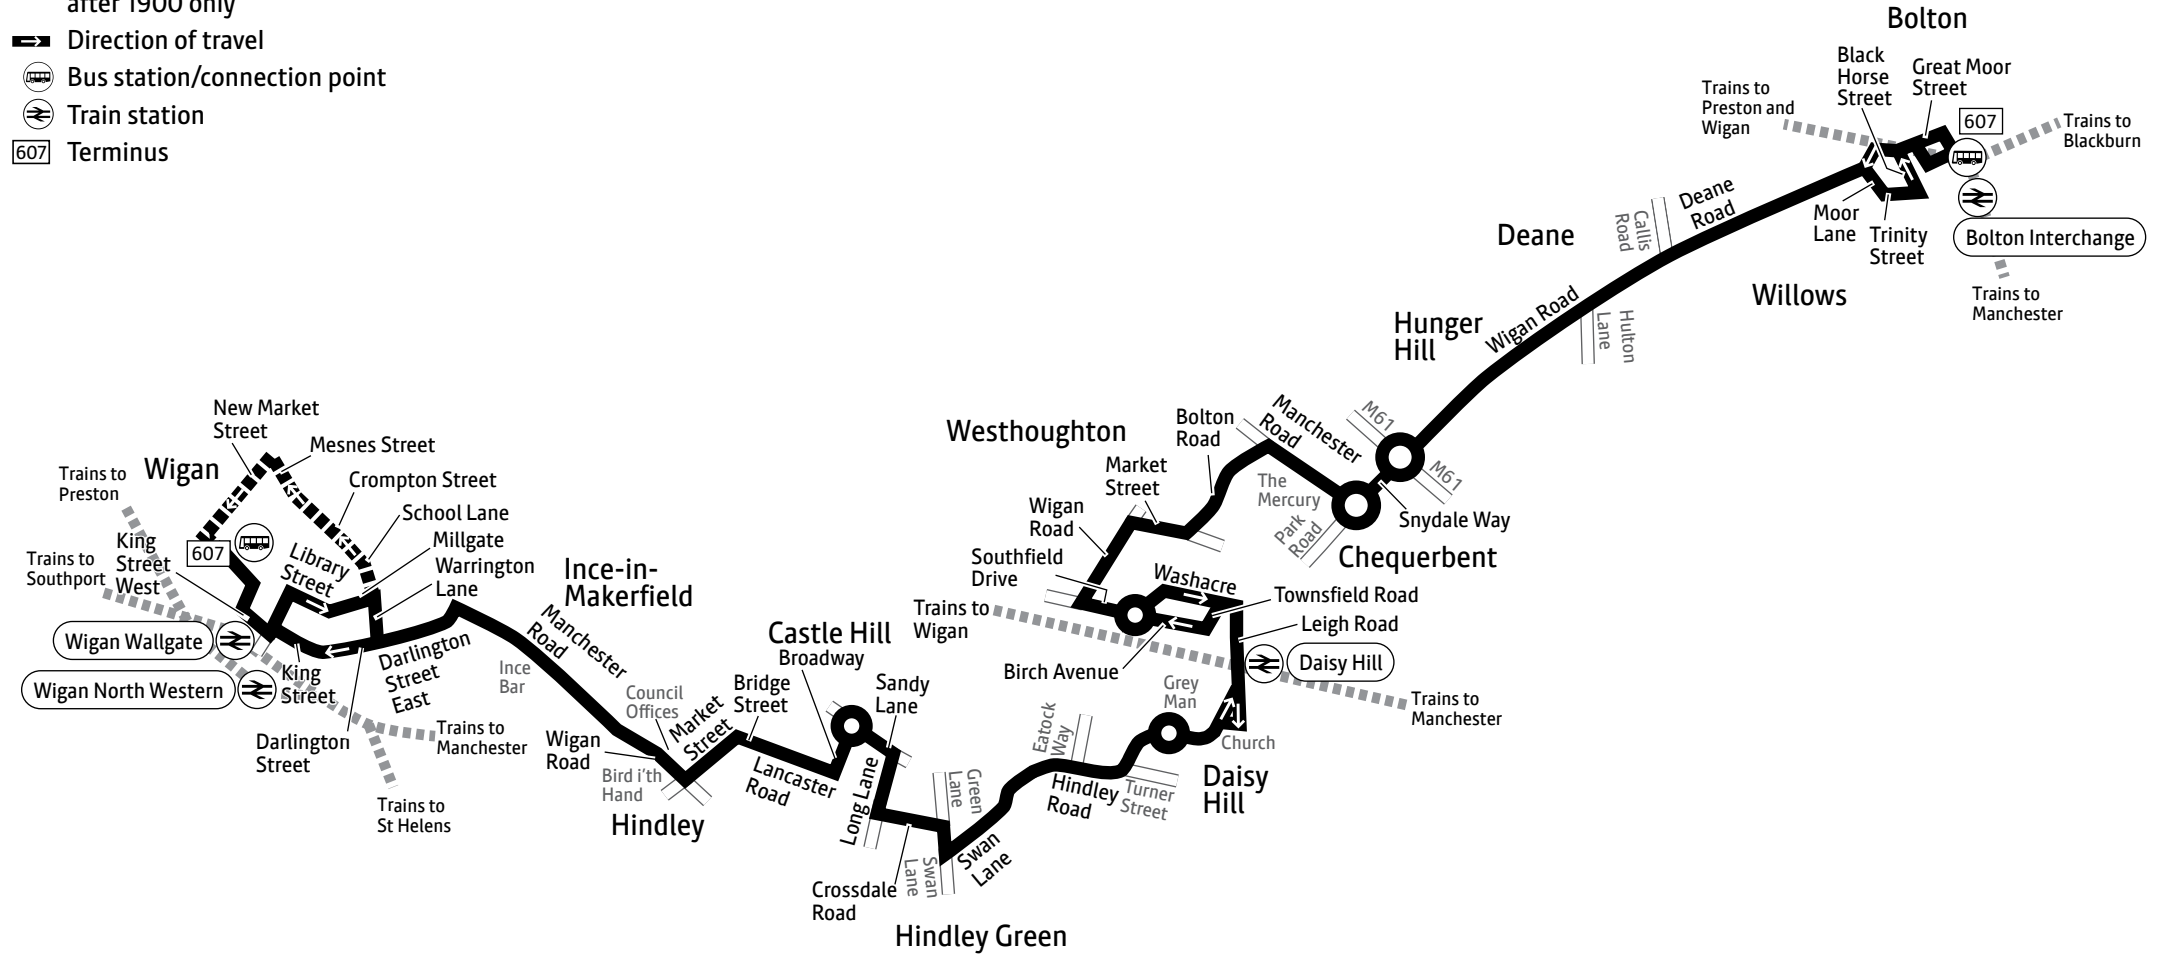

a – Starts from Market Street not Hindley, Council Offices

♿ – All bus 607 journeys are run using easy access buses. See inside front cover of this leaflet for details

Summer times: between mid July and early September some timetables will be different. Check beenetwork.com for details

607

Key

-  Bus route
-  Train line
-  Evening journeys to Wigan after 1900 only
-  Direction of travel
-  Bus station/connection point
-  Train station
-  Terminus

Contains Ordnance Survey data ©Crown copyright and database right 2010
 ©0100022610 Transport for Greater Manchester 2024
 Transport for Greater Manchester uses reasonable endeavours to check the accuracy of information published and to publish changes to information in a timely manner. In no event will Transport for Greater Manchester be liable for any loss that may arise from this information being inaccurate.