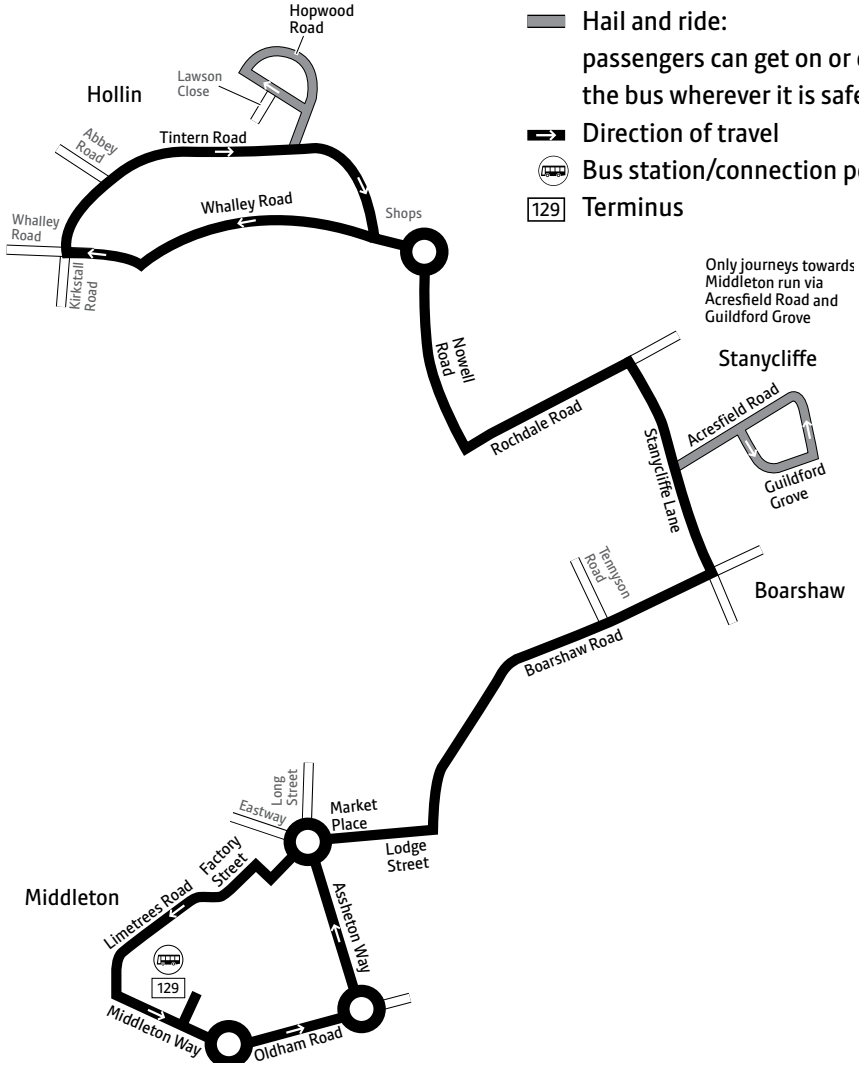

129

Key

- Bus route
- Hail and ride: passengers can get on or off the bus wherever it is safe
- Direction of travel
- Bus station/connection point
- Terminus

Contains Ordnance Survey data ©Crown copyright and database right 2010
©0100022610 Transport for Greater Manchester 2022
Transport for Greater Manchester uses reasonable endeavours to check the accuracy of information published and to publish changes to information in a timely manner. In no event will Transport for Greater Manchester be liable for any loss that may arise from this information being inaccurate.