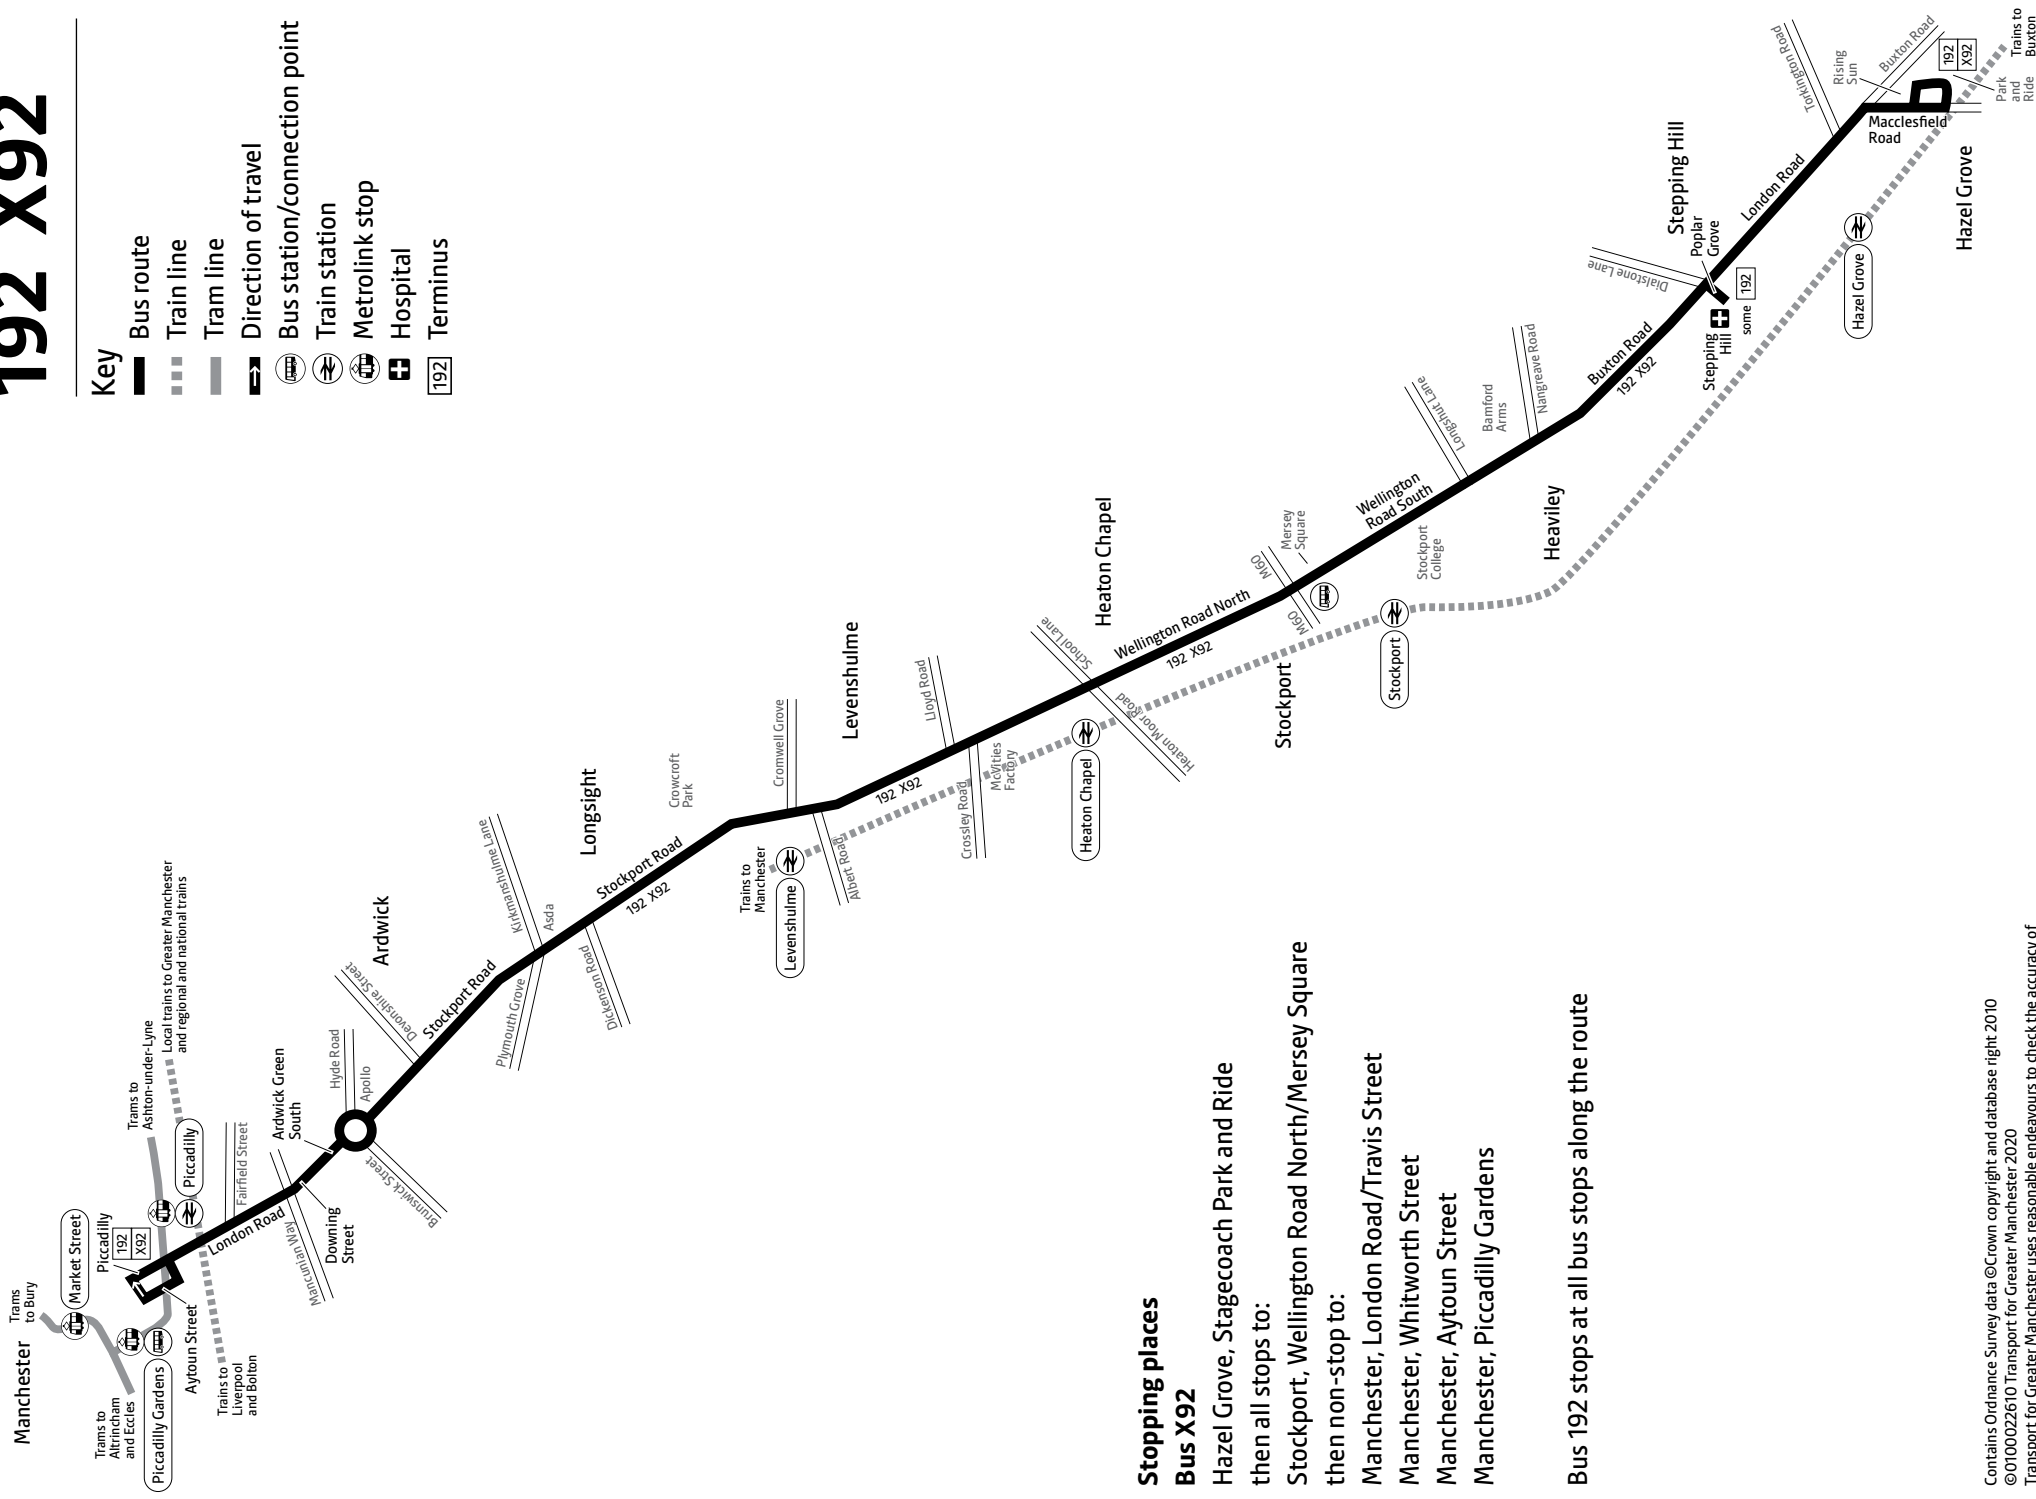

192 X92

Key

- Bus route
- Train line
- Tram line
- Direction of travel
- Bus station/connection point
- Train station
- Metrolink stop
- Hospital
- Terminus

Stopping places

Bus X92

Hazel Grove, Stagecoach Park and Ride

then all stops to:

Stockport, Wellington Road North/Mersey Square

then non-stop to:

Manchester, London Road/Travis Street

Manchester, Whitworth Street

Manchester, Aytoun Street

Manchester, Piccadilly Gardens

Bus 192 stops at all bus stops along the route