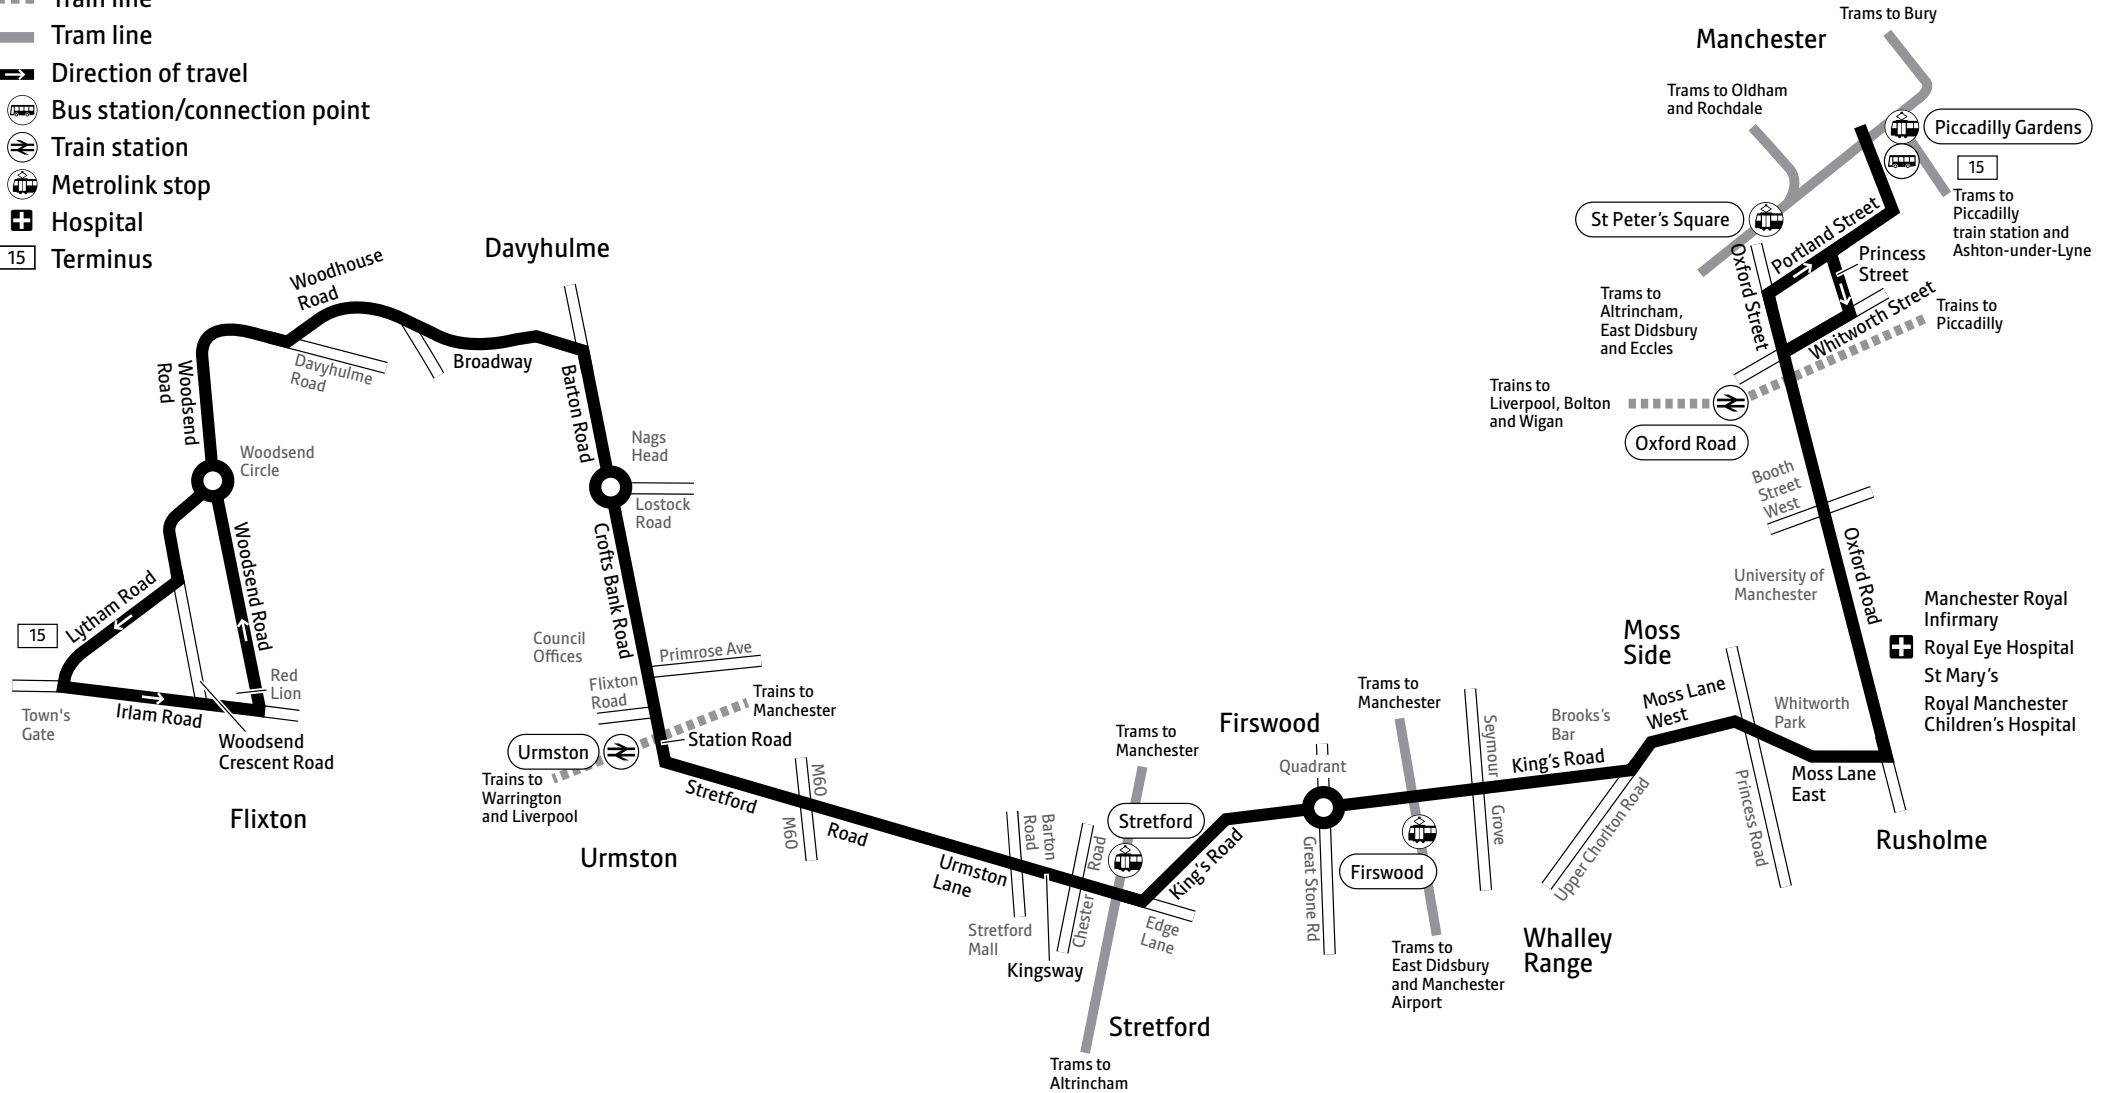

	🕒				🕒				
Flixton, Lytham Road	1747	1807	1913		2313				
Davyhulme, Nags Head	1801	1820	1925		2325				
Urmston, Primrose Avenue	1805	1823	1928	and	2328				
Stretford Mall	1815	1833	1936	every	2336				
Firwood, Quadrant	1823	1840	1942	hour	2342				
Brooks's Bar	1828	1845	1947	until	2347				
Manchester Royal Infirmary	1836	1853	1955		2355				
Manchester, Piccadilly Gardens	1849	1906	2007		0007				

🕒 – Journey provided with the financial support of Transport for Greater Manchester
 ♿ – All bus 15 journeys are run using easy access buses. See inside front cover of this leaflet for details

Key

-  Bus route
-  Train line
-  Tram line
-  Direction of travel
-  Bus station/connection point
-  Train station
-  Metrolink stop
-  Hospital
-  Terminus