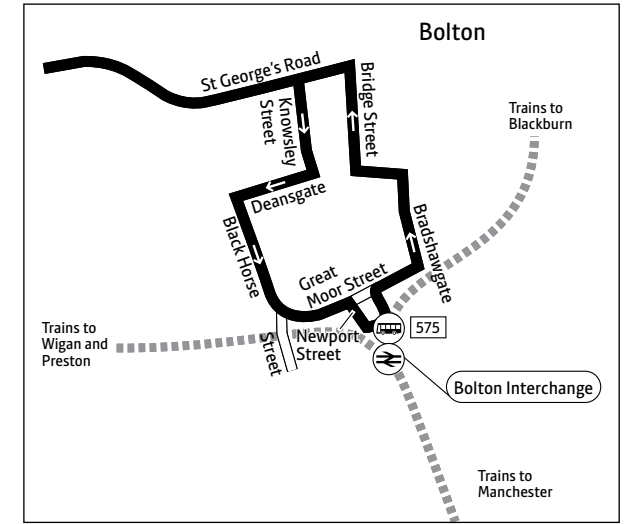

b – Run by Diamond

♿ – All bus 575 journeys are run using easy access buses. See inside front cover of this leaflet for details

575

Key

-  Bus route
-  Train line
-  Direction of travel
-  Bus station/connection point
-  Train station
-  Hospital
-  Terminus

Route in Bolton town centre

Contains Ordnance Survey data ©Crown copyright and database right 2010
 ©0100022610 Transport for Greater Manchester 2023
 Transport for Greater Manchester uses reasonable endeavours to check the accuracy of information published and to publish changes to information in a timely manner. In no event will Transport for Greater Manchester be liable for any loss that may arise from this information being inaccurate.