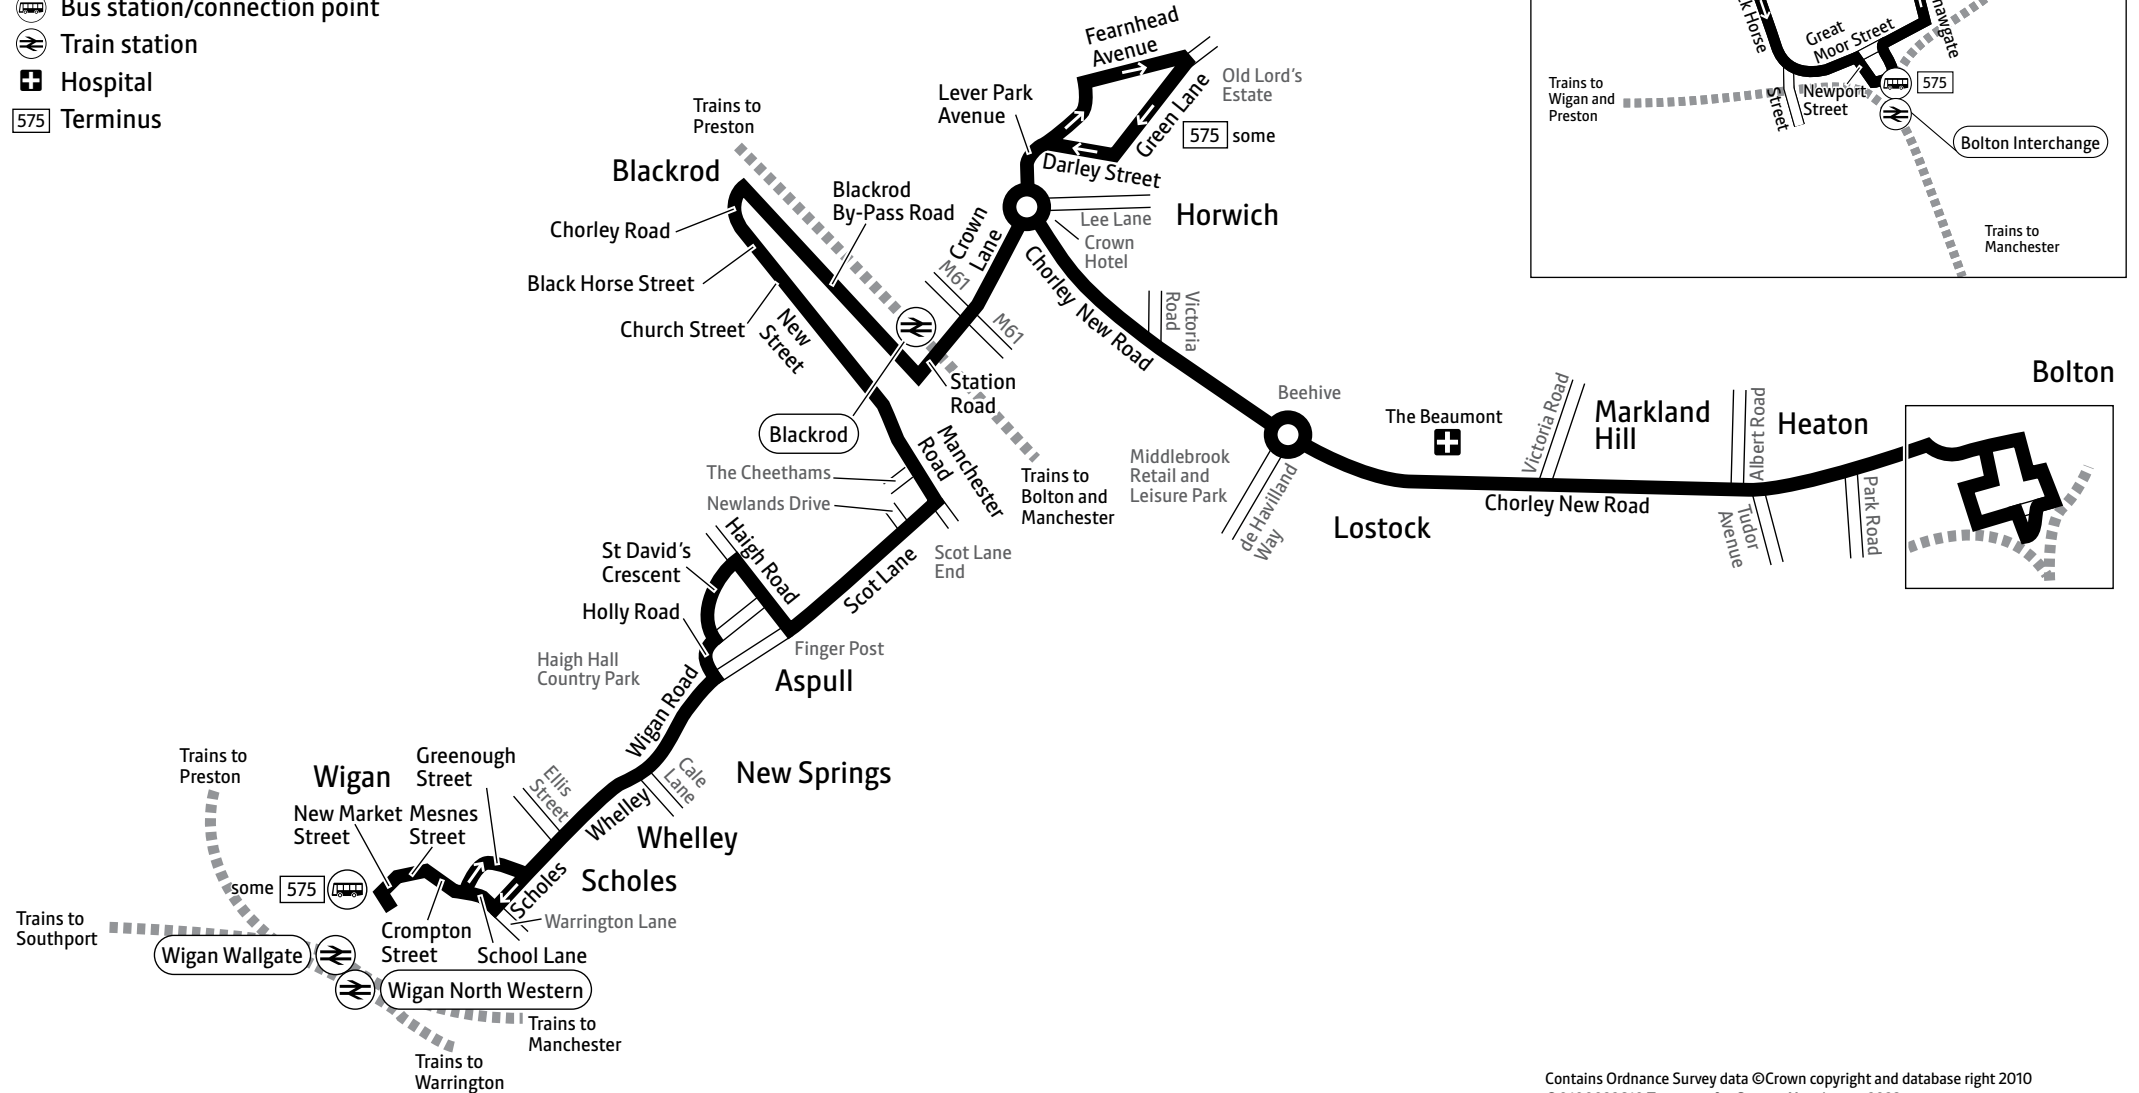

b – Run by Diamond

♿ – All bus 575 journeys are run using easy access buses. See inside front cover of this leaflet for details

575

Key

-  Bus route
-  Train line
-  Direction of travel
-  Bus station/connection point
-  Train station
-  Hospital
-  Terminus