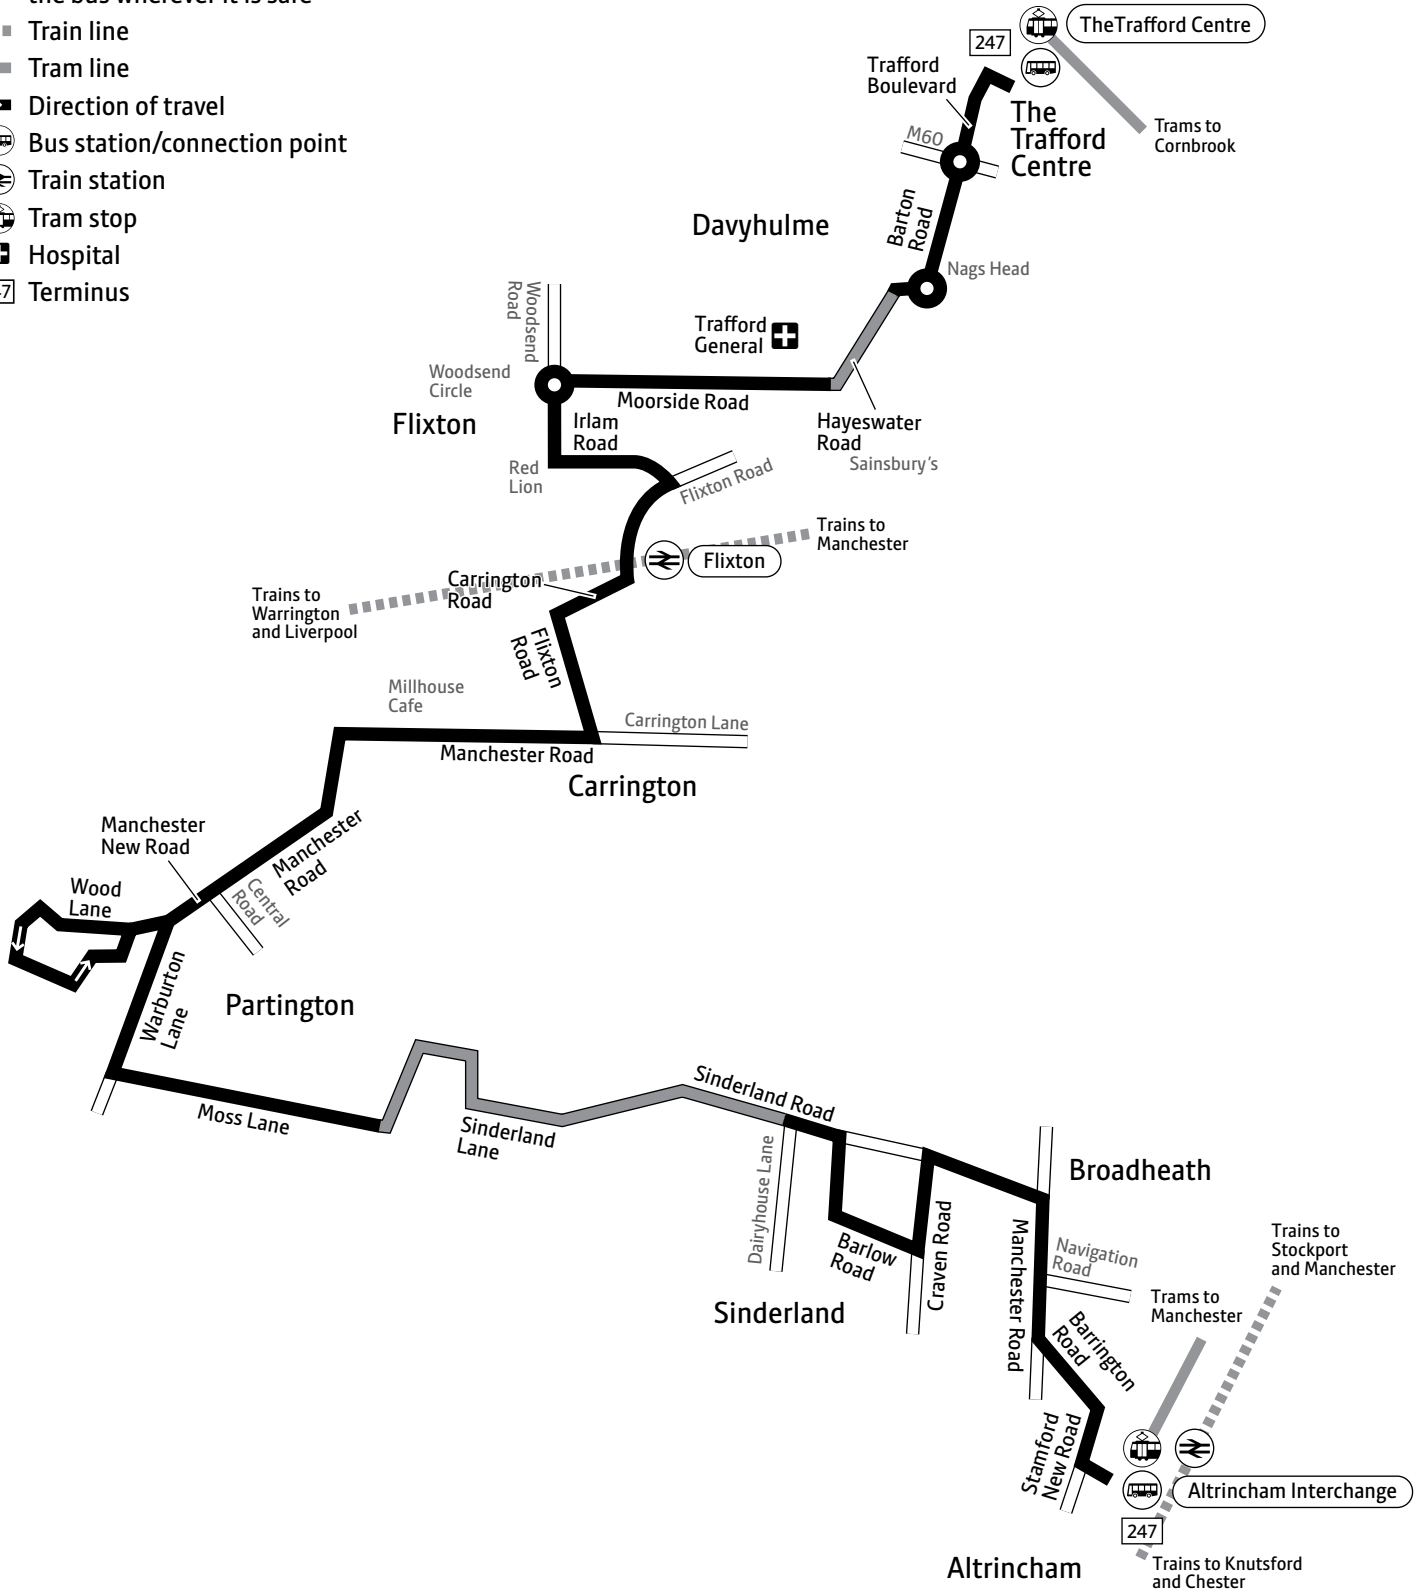

Key

- Bus route
- Hail and ride:
  passengers can get on or off
  the bus wherever it is safe
- Train line
- Tram line
- Direction of travel
- Bus station/connection point
- Train station
- Tram stop
- Hospital
- Terminus