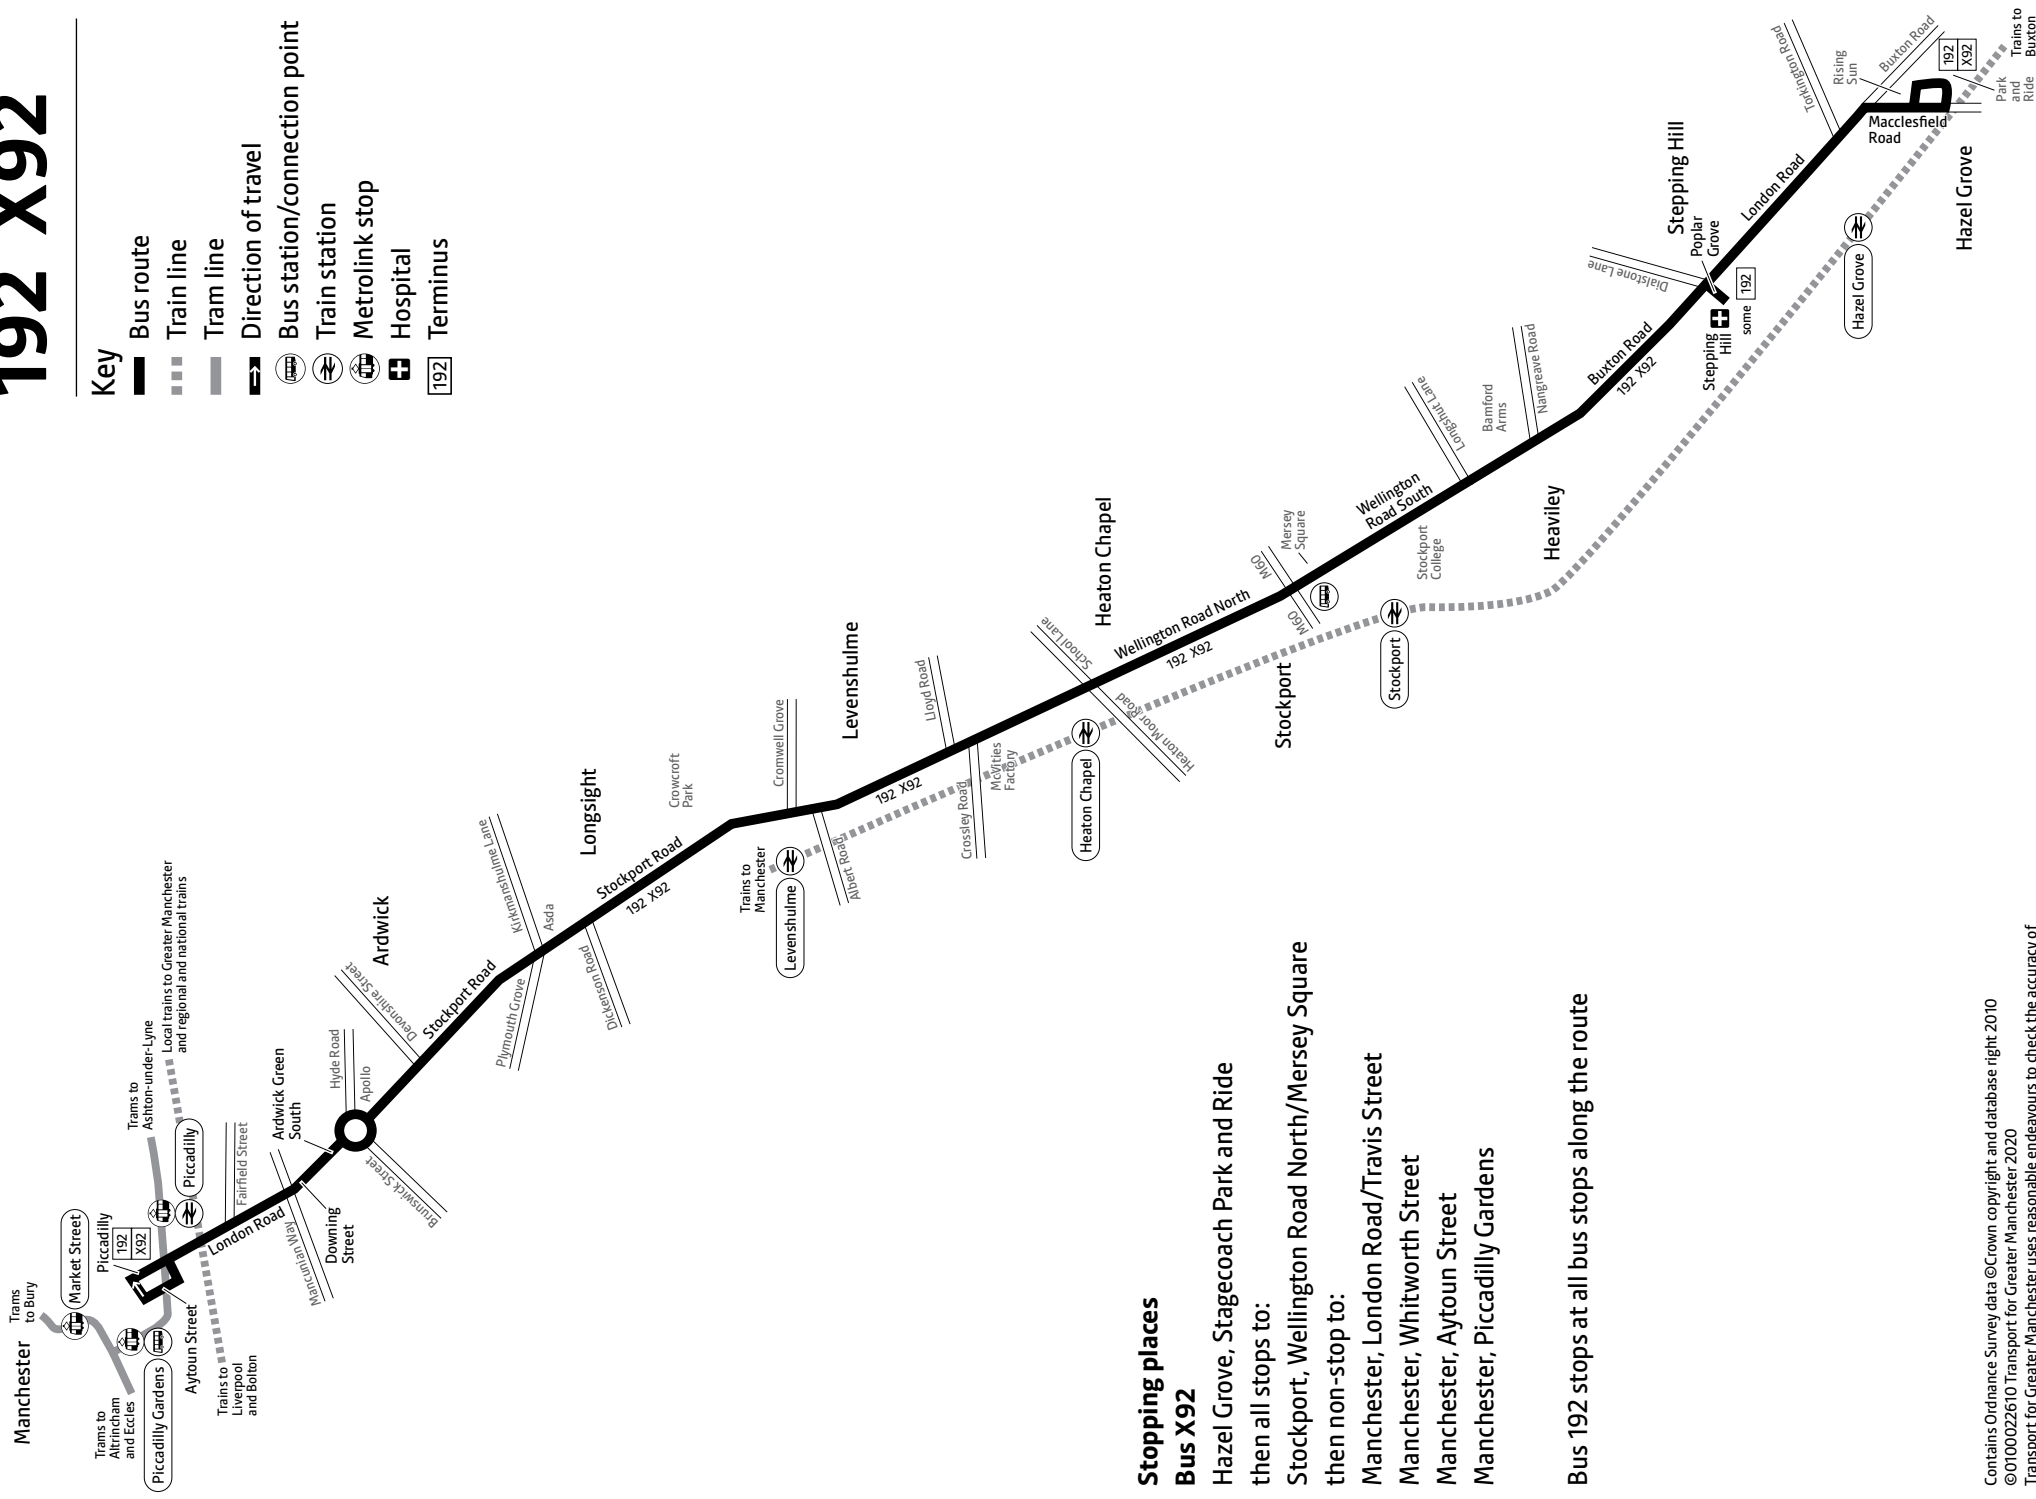

192 X92

Key

- Bus route
- Train line
- Tram line
- Direction of travel
- Bus station/connection point
- Train station
- Metrolink stop
- Hospital
- Terminus

Stopping places

Bus X92

- Hazel Grove, Stagecoach Park and Ride
- then all stops to:
- Stockport, Wellington Road North/Mersey Square
- then non-stop to:
- Manchester, London Road/Travis Street
- Manchester, Whitworth Street
- Manchester, Aytoun Street
- Manchester, Piccadilly Gardens

Bus 192 stops at all bus stops along the route

Contains Ordnance Survey data © Crown copyright and database right 2010
© 0100022610 Transport for Greater Manchester 2020
Transport for Greater Manchester uses reasonable endeavours to check the accuracy of information published and to publish changes to information in a timely manner. In no event will Transport for Greater Manchester be liable for any loss that may arise from this information being inaccurate.