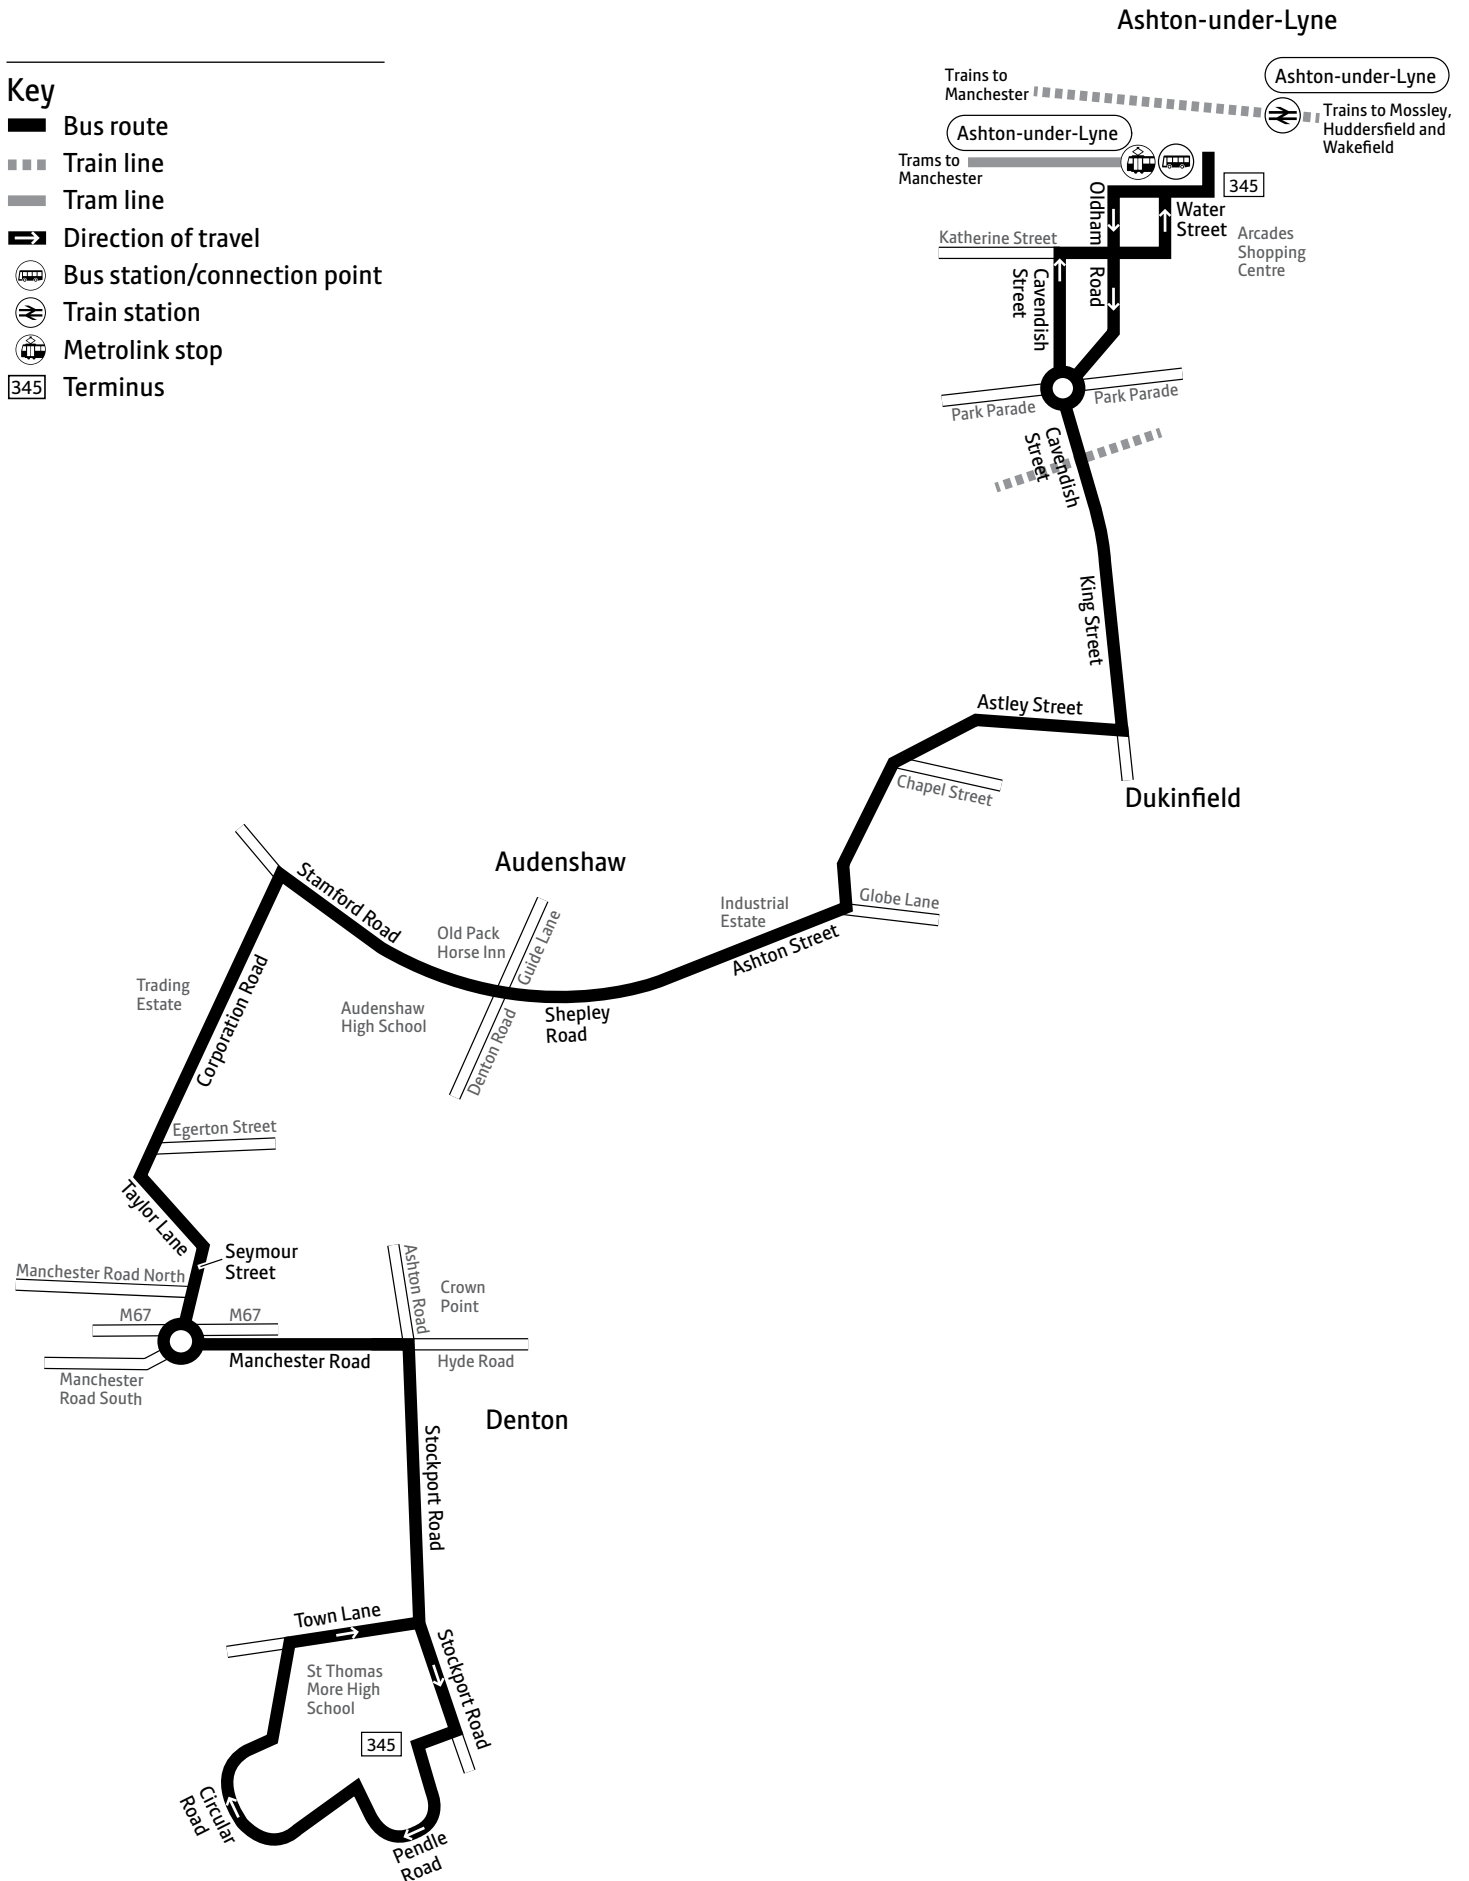

Saturday 8am to 5.30pm

Sunday* Closed

*Including public holidays

345

Key

-  Bus route
-  Train line
-  Tram line
-  Direction of travel
-  Bus station/connection point
-  Train station
-  Metrolink stop
-  Terminus

Saturdays

	c		c	c	c	a	a	a	a
Denton, Pendle Road	0914	and	1614	1715	1818	1900	2000	2100	2200
Denton, Crown Point	0923	every	1623	1724	1825	1905	2005	2105	2205
Audenshaw, Old Pack Horse Inn	0932	hour	1632	1733		1911	2011	2111	2211
Ashton, Bus Station	0944	until	1644	1745		1920	2020	2120	2220

Saturdays

	c		c	c	c	a	a	a	a
Ashton, Bus Station	0849	and	1549	1650	1753	1840	1940	2040	2140
Audenshaw, Old Pack Horse Inn	0900	every	1600	1701	1804	1849	1949	2049	2149
Denton, Crown Point	0911	hour	1611	1712	1815	1855	1955	2055	2155
Denton, Pendle Road	0914	until	1614	1715	1818	1900	2000	2100	2200

Sundays and public holidays (except Christmas and New Year period)

	a		a
Ashton, Bus Station	1030	and	2130
Audenshaw, Old Pack Horse Inn	1040	every	2140
Denton, Crown Point	1049	hour	2149
Denton, Pendle Road	1052	until	2152