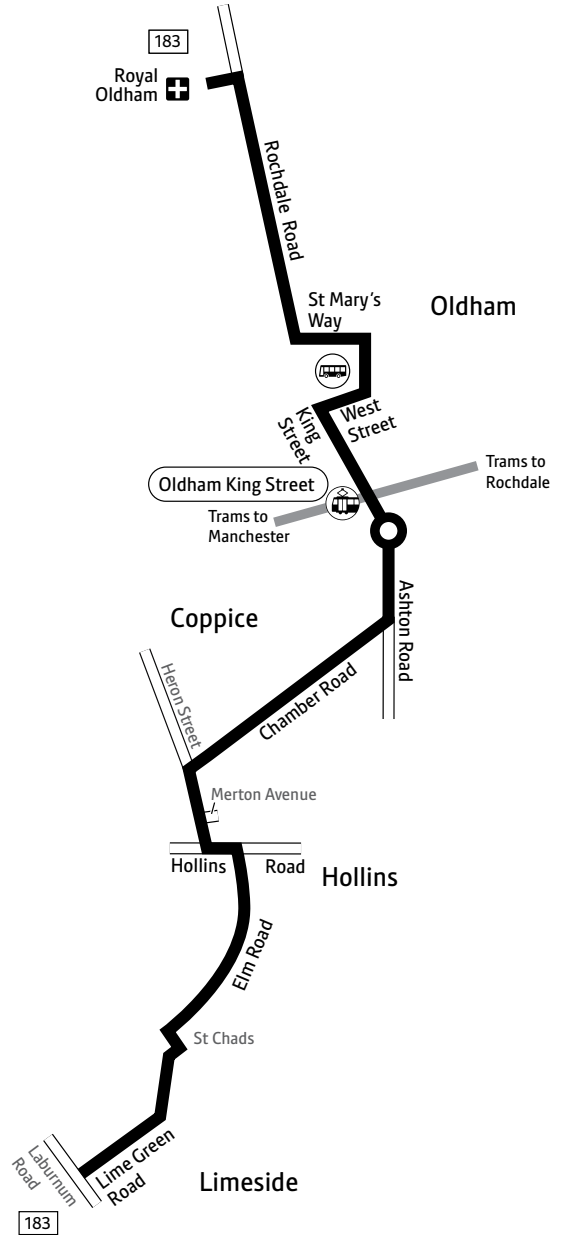

Using this timetable

Timetables show the direction of travel, bus numbers and the days of the week.

Main stops on the route are listed on the left.

Where no time is shown against a particular stop, the bus does not stop there on that journey.

Using the 24 hour clock

Times are shown in four figures. The first two are the hour and the last two are the minutes.

0753 is 53 minutes past 7am

1953 is 53 minutes past 7pm

Operator details

Stagecoach

Head Office, Hyde Road, Ardwick

183

Key

- Bus route
- Tram line
- 🚌 Bus station/connection point
- 🚊 Metrolink stop
- 🏥 Hospital
- 183 Terminus

Mondays to Fridays

	SH							SD		SH		SD	
Royal Oldham Hospital	0744	0857	0959	1059	1159	1259	1359	1459	1459	1625		1731	
Oldham, Bus Station	0751	0904	1006	1106	1206	1306	1406	1504	1506	1633	1635	1739	
Heron Street/Merton Avenue	0801	0914	1016	1116	1216	1316	1416		1516	1643	1645	1750	
Limeside, Laburnum Road	0806	0919	1021	1121	1221	1321	1421		1521	1648	1650	1755	

Saturdays

Royal Oldham Hospital	0959	and	1659
Oldham, Bus Station	1006	every	1706
Heron Street/Merton Avenue	1016	hour	1716
Limeside, Laburnum Road	1022	until	1722

Limeside — Oldham — Royal Oldham Hospital