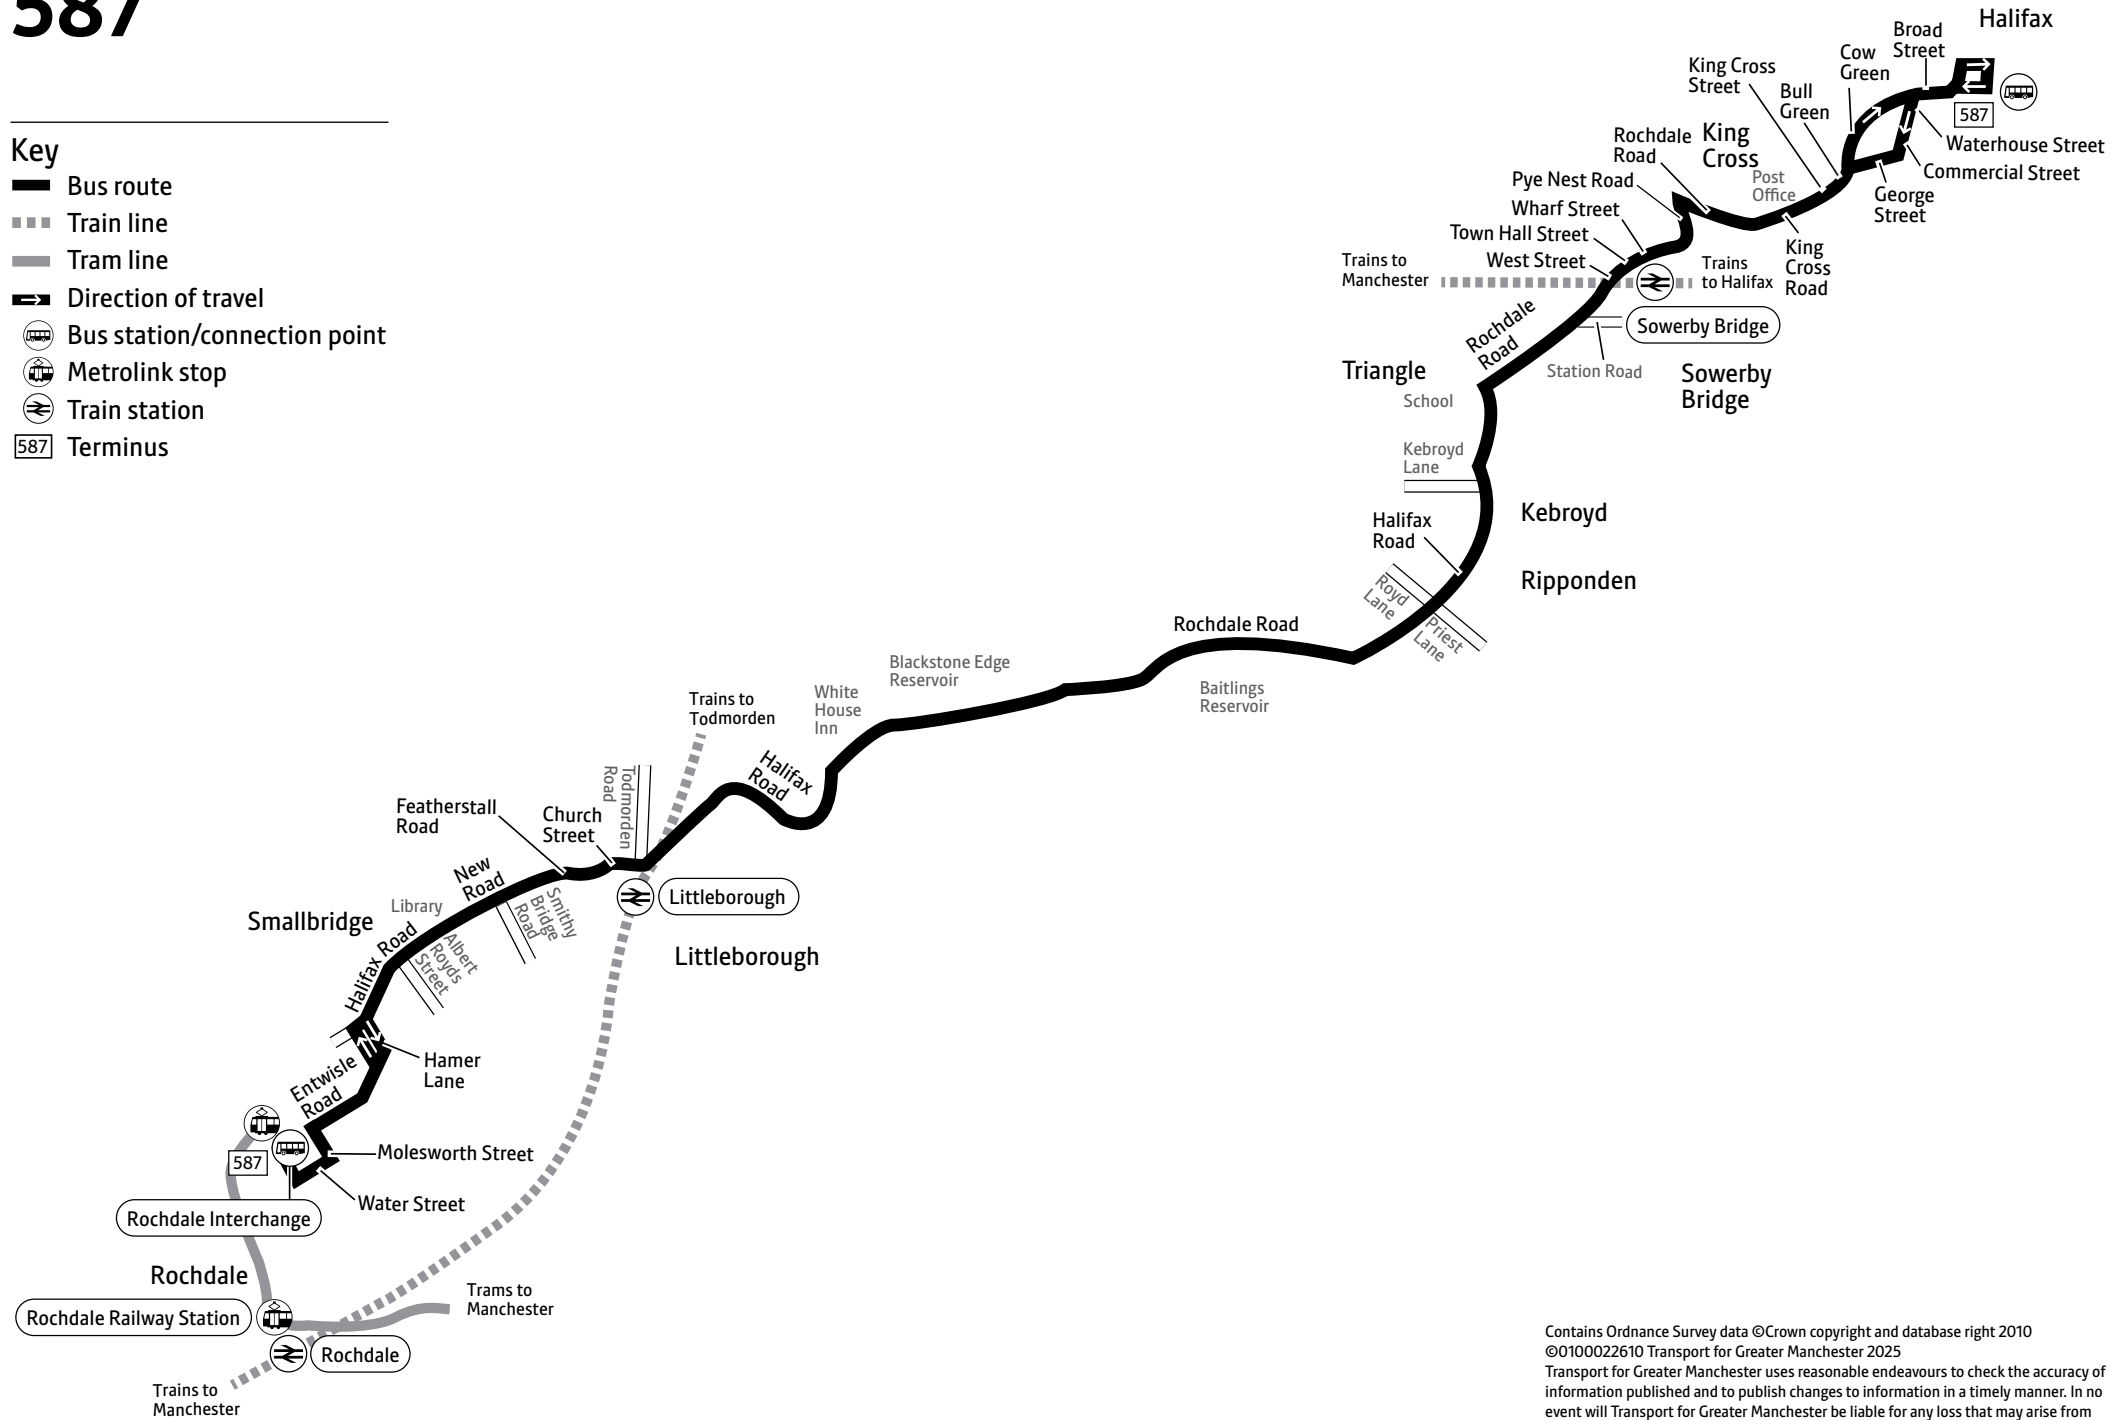

587

Key

- Bus route
- Train line
- Tram line
- Direction of travel
- Bus station/connection point
- Metrolink stop
- Train station
- Terminus

Contains Ordnance Survey data ©Crown copyright and database right 2010
©0100022610 Transport for Greater Manchester 2025
Transport for Greater Manchester uses reasonable endeavours to check the accuracy of information published and to publish changes to information in a timely manner. In no event will Transport for Greater Manchester be liable for any loss that may arise from this information being inaccurate.