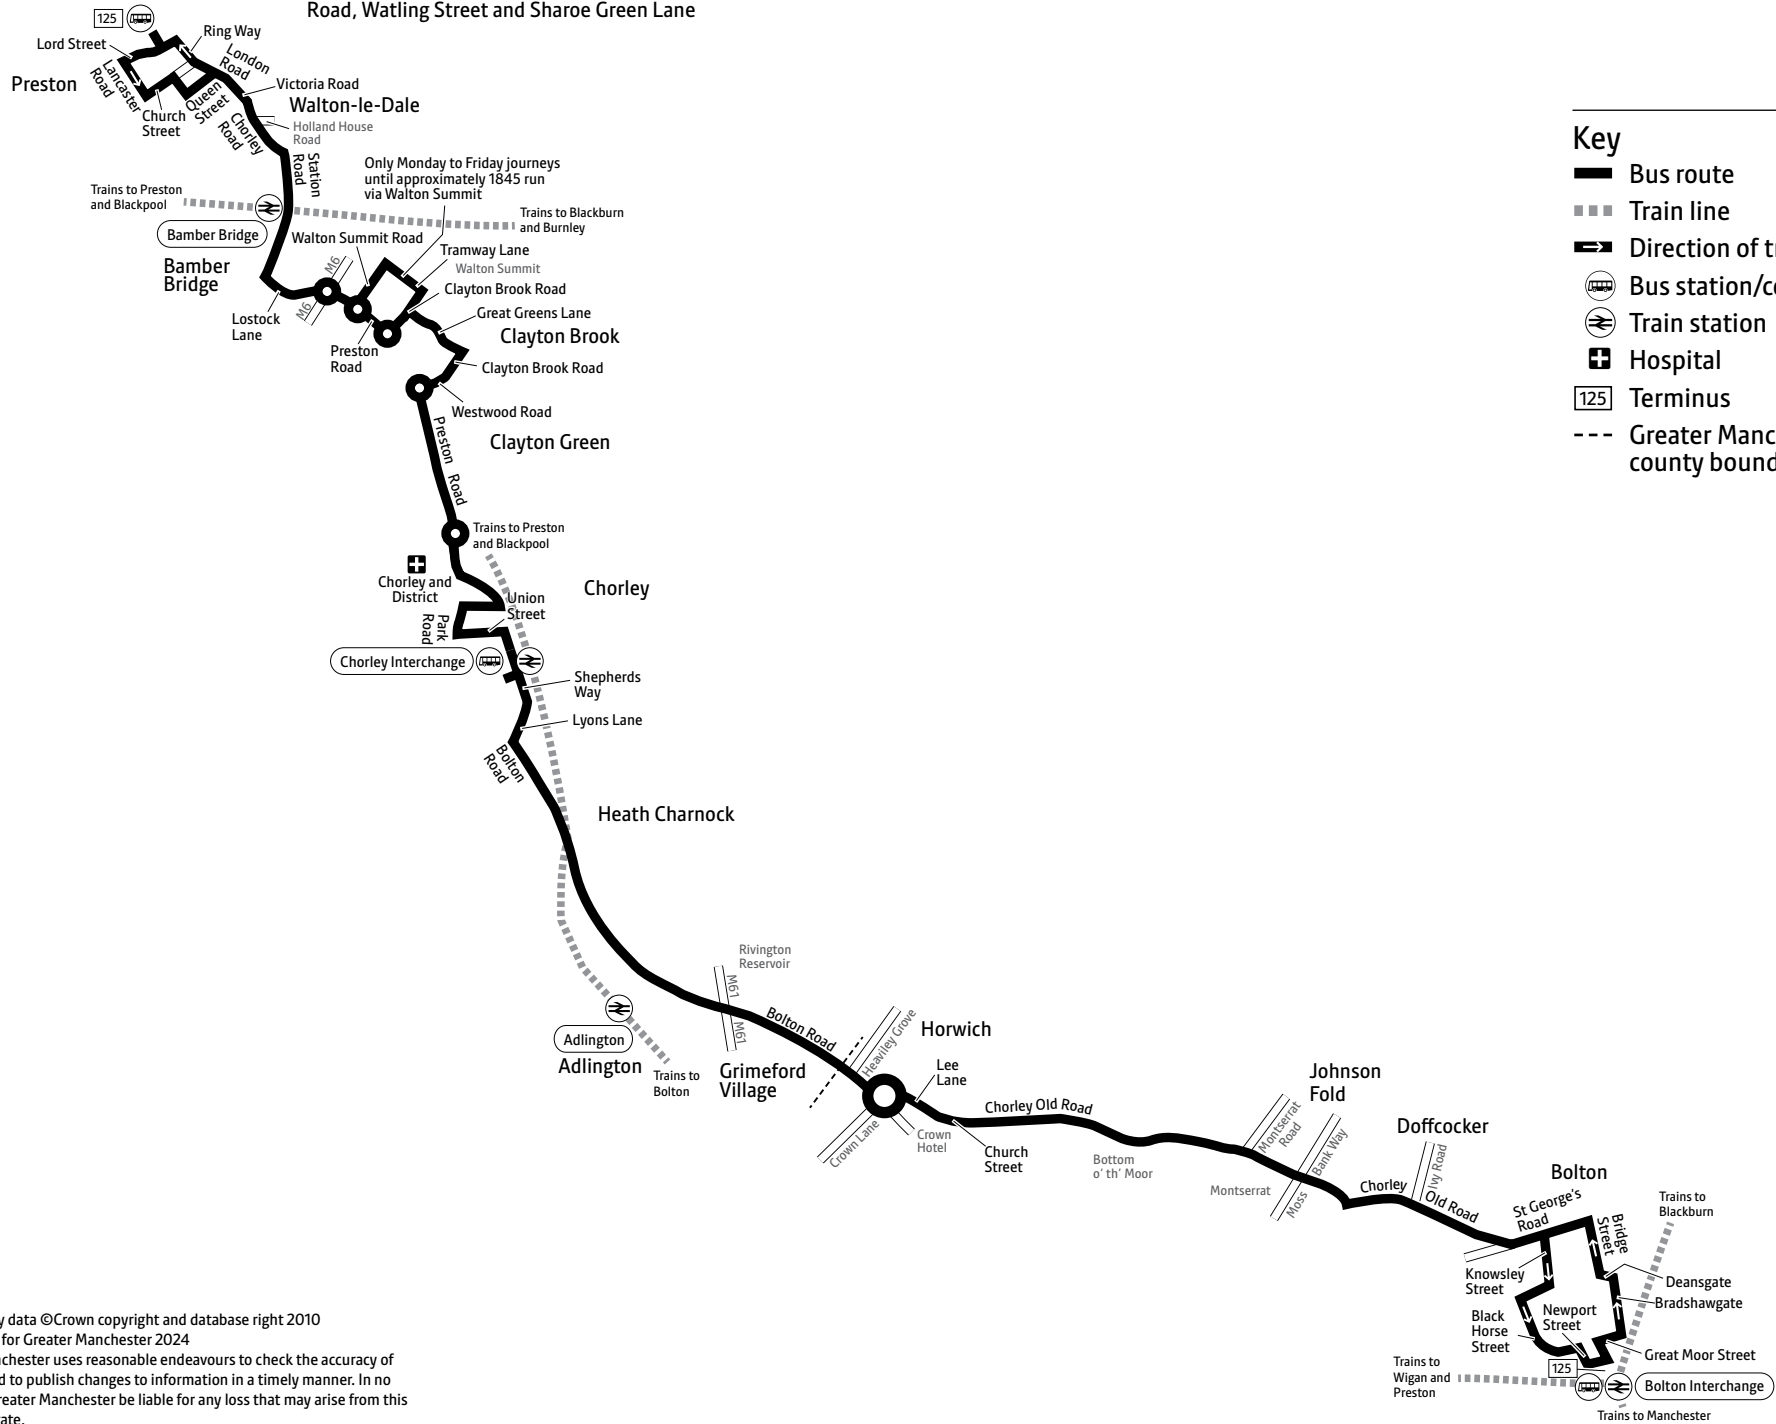

Some journeys run to/from Royal Preston Hospital via North Road, Garstang Road, Watling Street and Sharoe Green Lane

1. **Key**
2. Bus route
   - Train line
   - Direction of travel
   - Bus station/connection point
   - Train station
   - Hospital
   - Terminus
   - Greater Manchester county boundary

Contains Ordnance Survey data ©Crown copyright and database right 2010
©0100022610 Transport for Greater Manchester 2024
Transport for Greater Manchester uses reasonable endeavours to check the accuracy of information published and to publish changes to information in a timely manner. In no event will Transport for Greater Manchester be liable for any loss that may arise from this information being inaccurate.