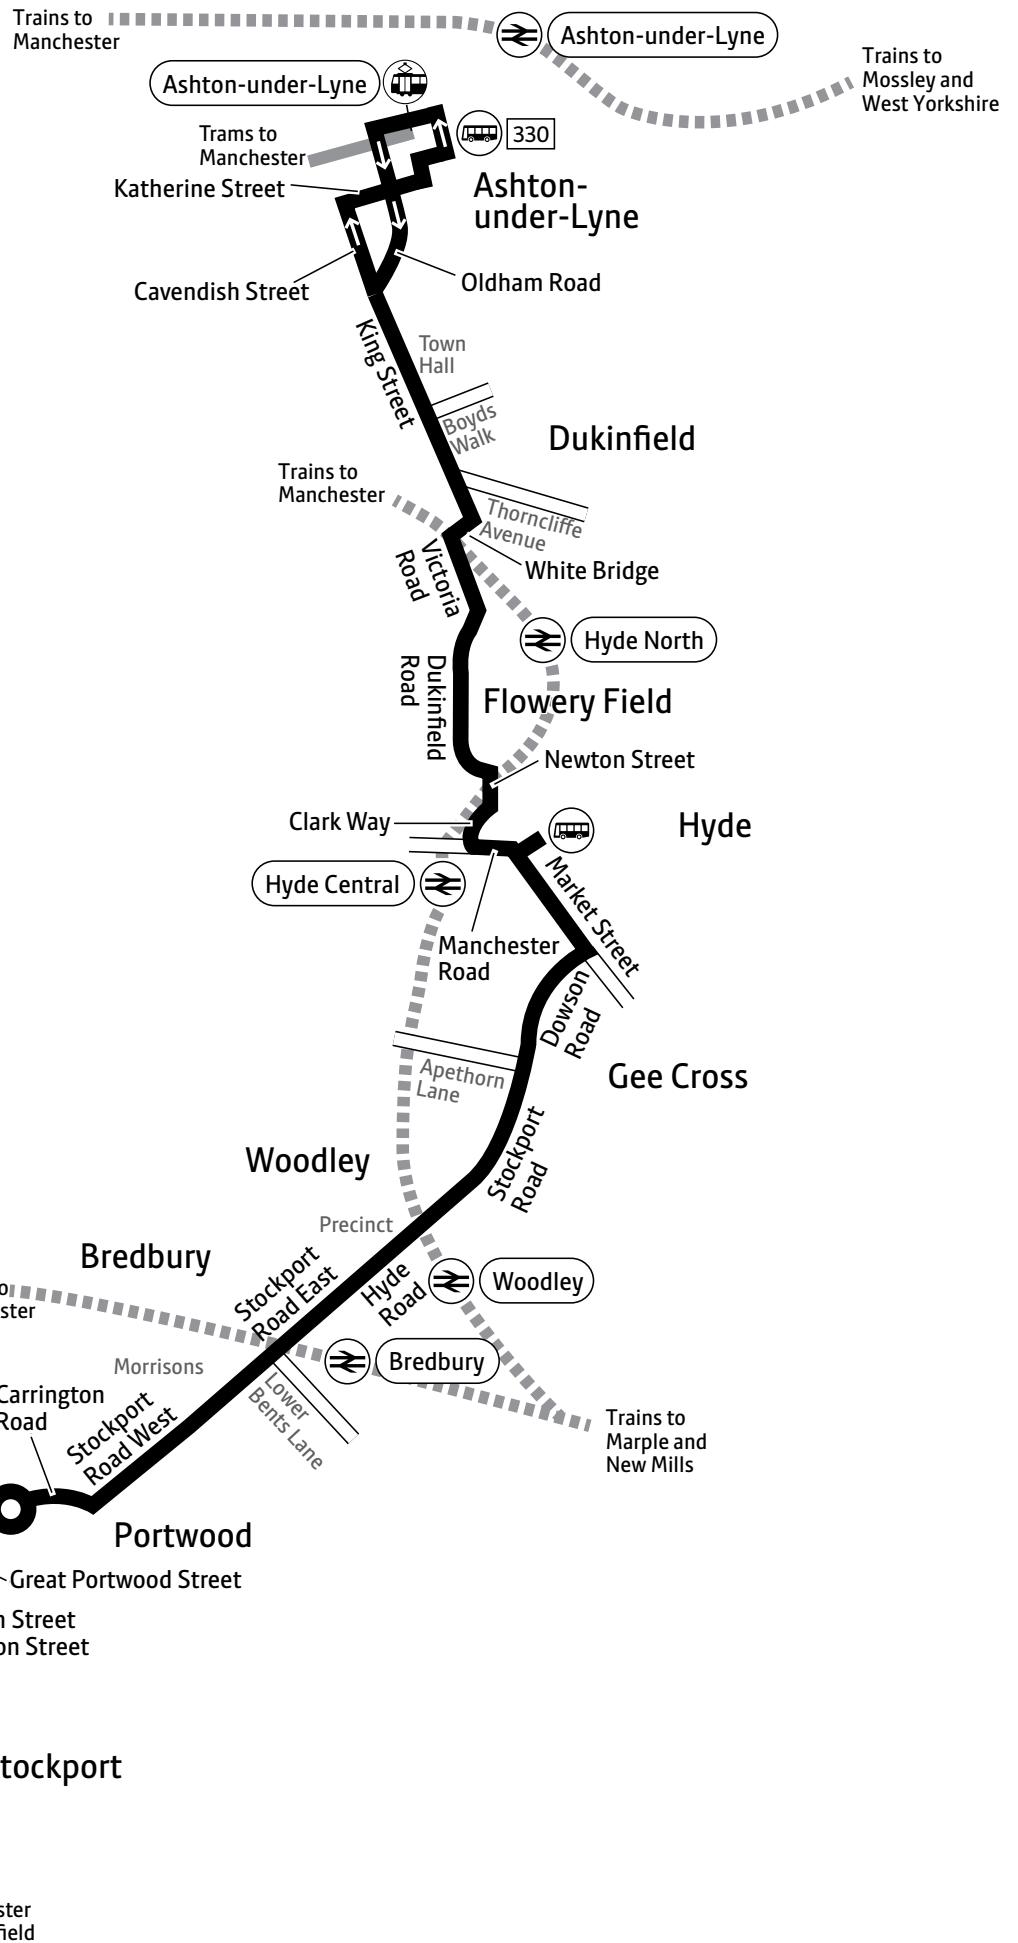

330

Key

- Bus route
- Train line
- Tram line
- Direction of travel
- Bus station/interchange
- Train station
- Metrolink stop
- Terminus