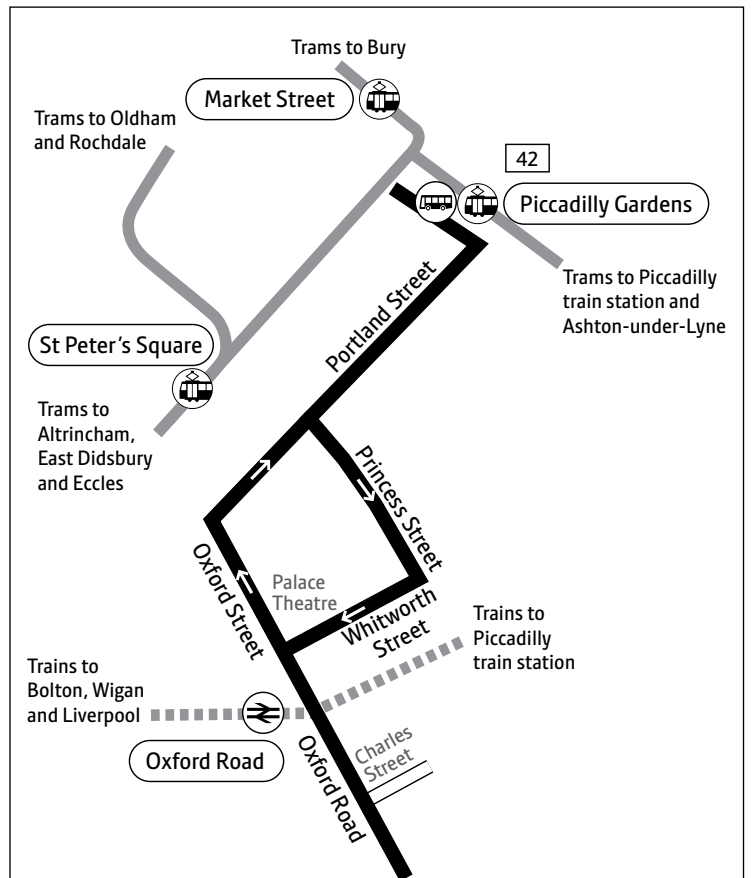

Route in Manchester city centre

Contains Ordnance Survey data ©Crown copyright and database right 2010
©0100022610 Transport for Greater Manchester 2019
Transport for Greater Manchester uses reasonable endeavours to check the accuracy of information published and to publish changes to information in a timely manner. In no event will Transport for Greater Manchester be liable for any loss that may arise from this information being inaccurate.