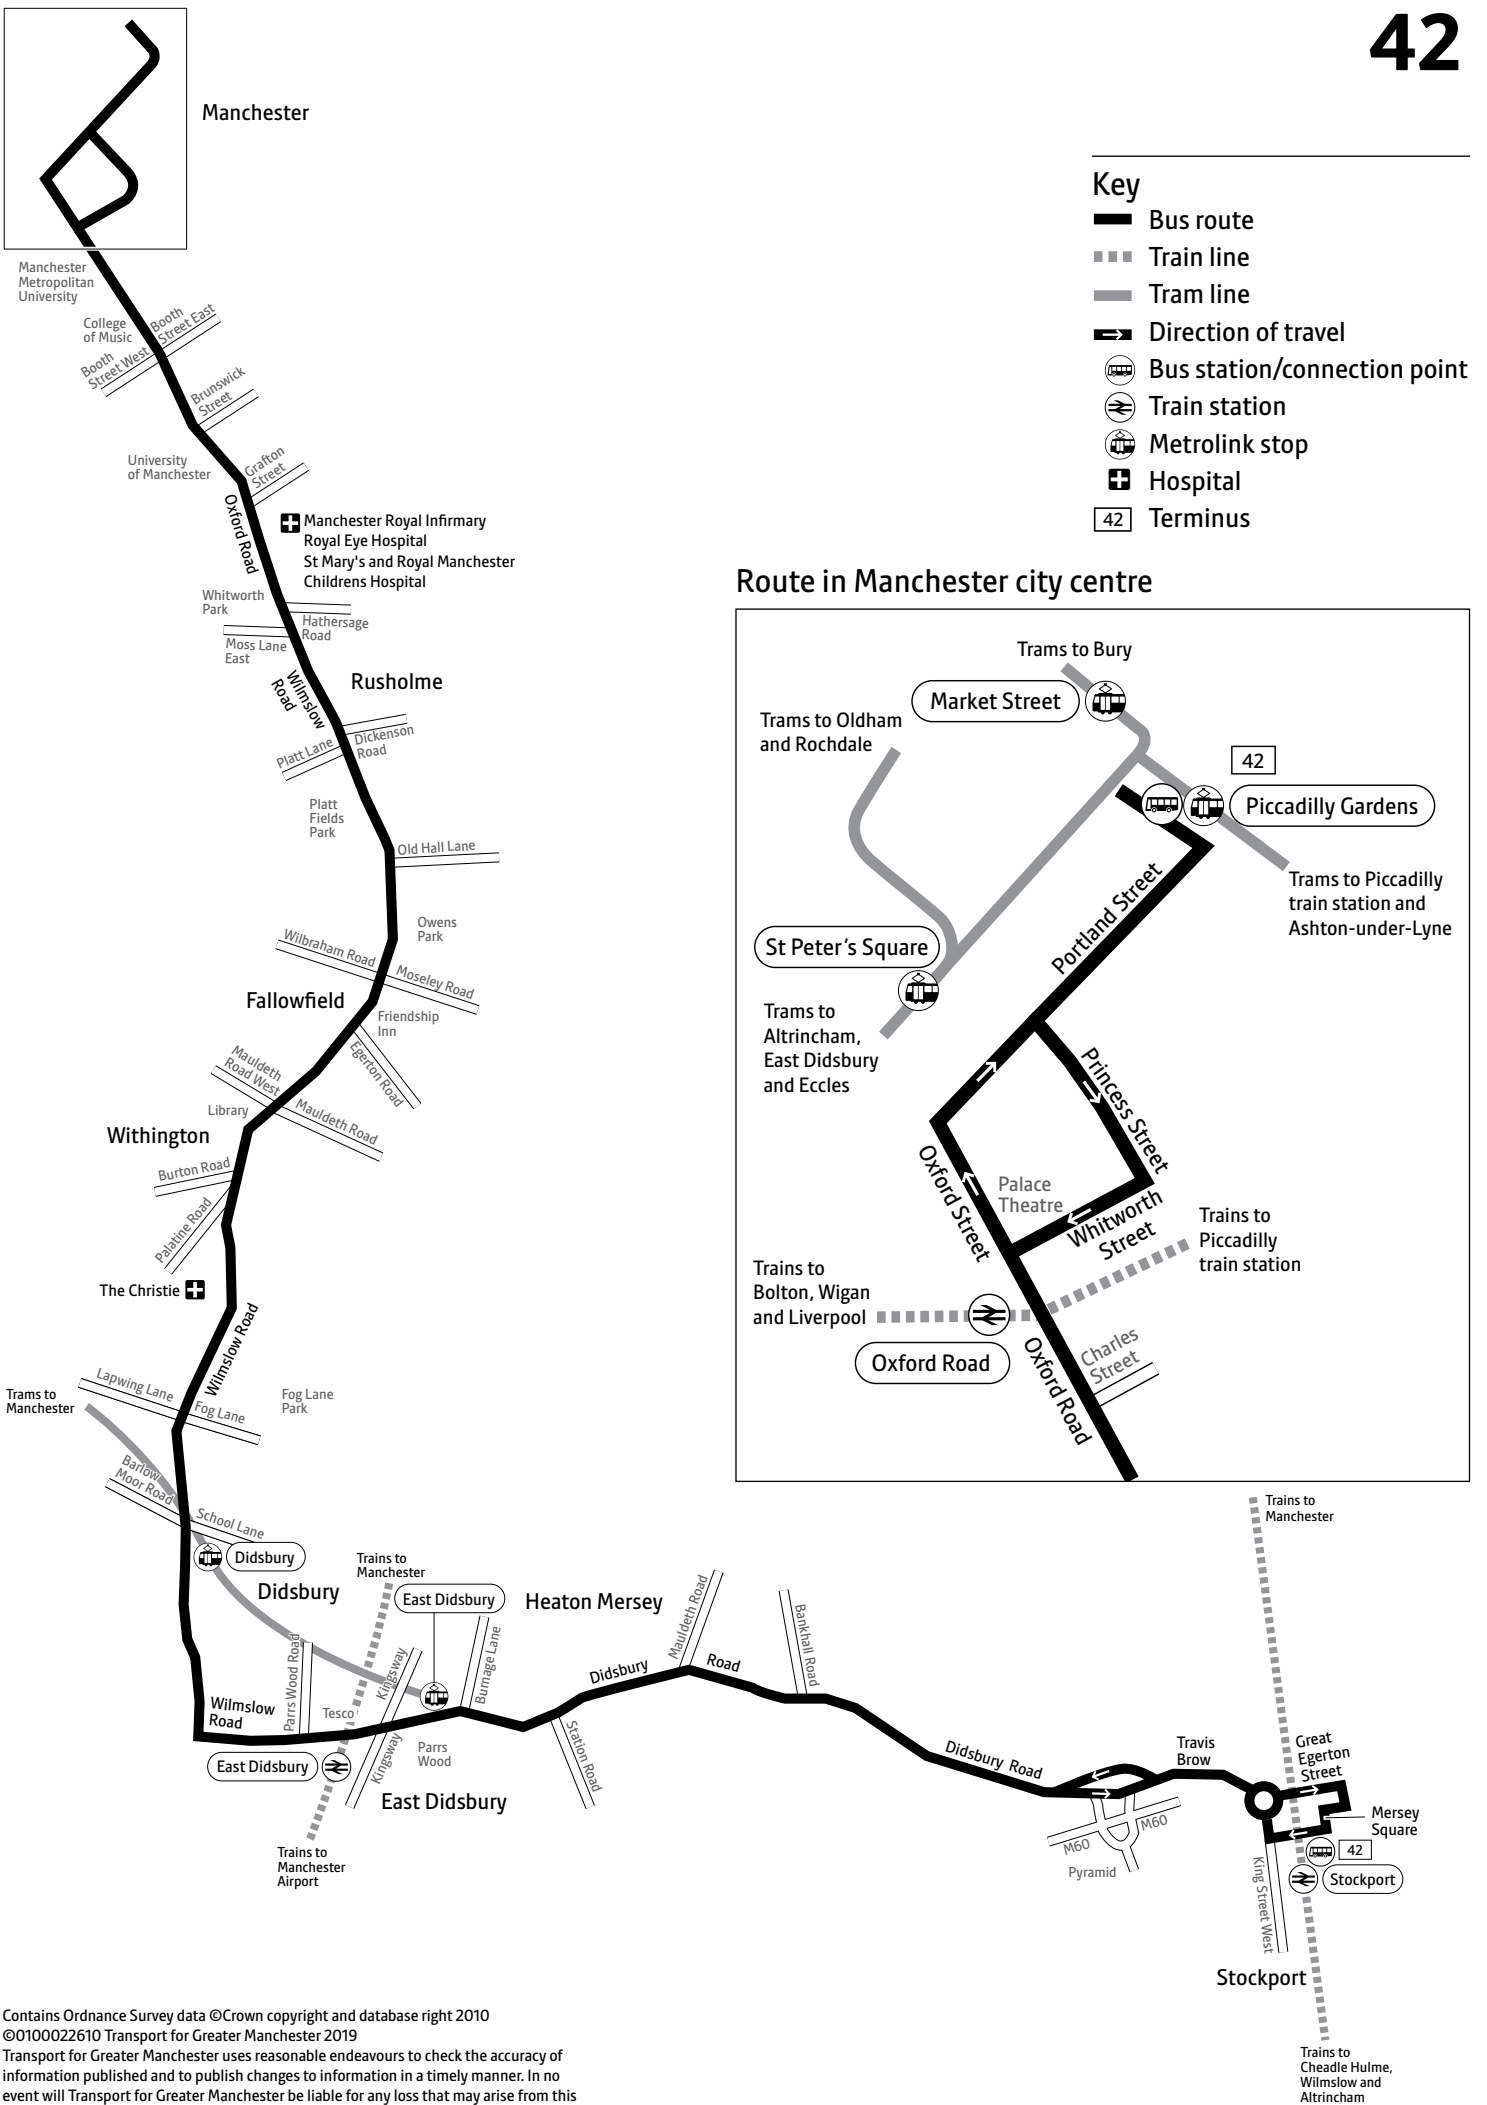

Key

- Bus route
- Train line
- Tram line
- Direction of travel
- Bus station/connection point
- Train station
- Metrolink stop
- Hospital
- Terminus