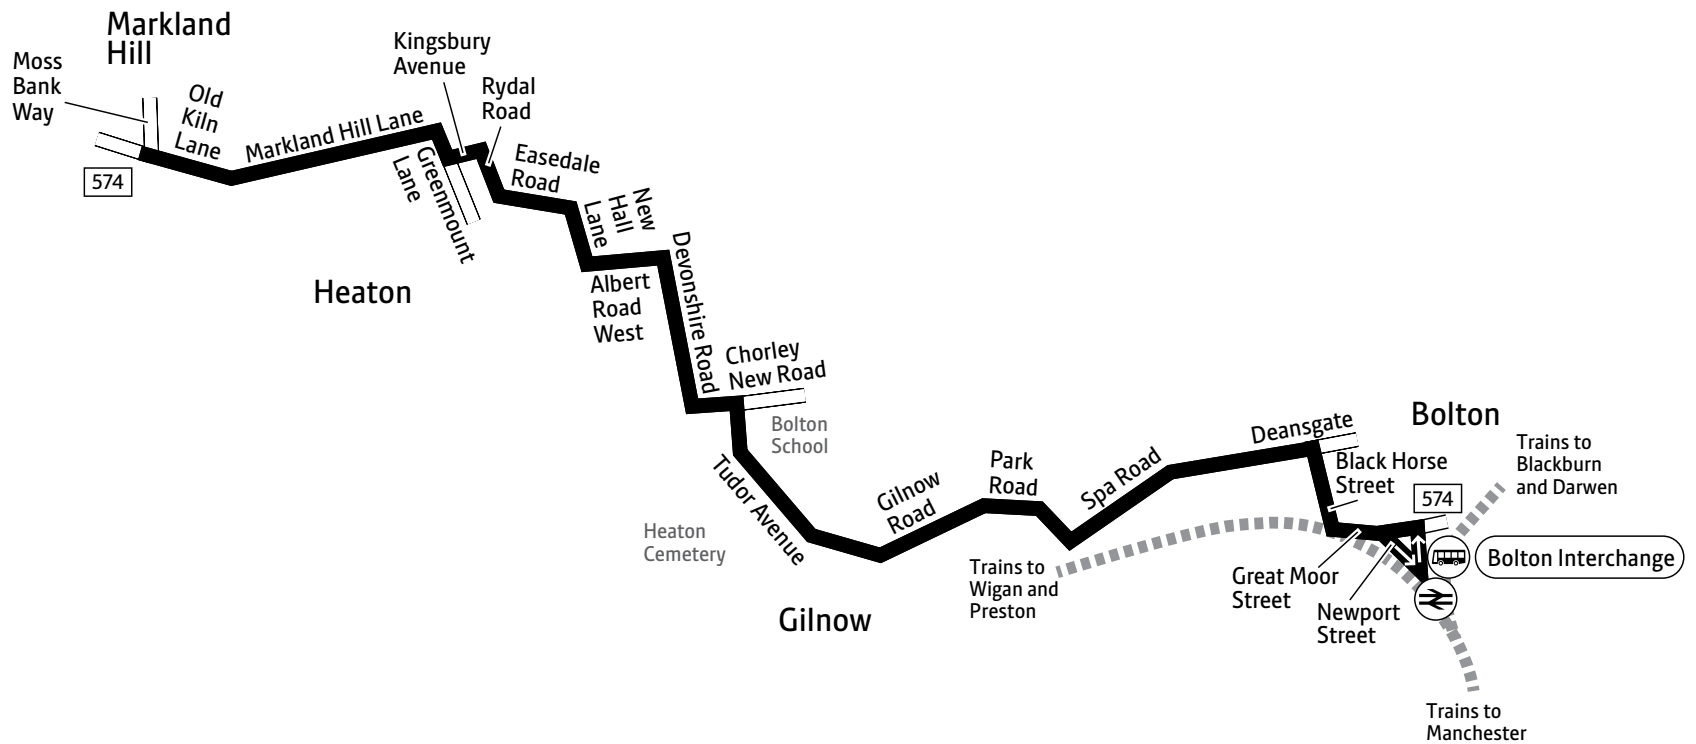

Using the 24 hour clock

Times are shown in four figures. The first two are the hour and the last two are the minutes.

0753 is 53 minutes past 7am
1953 is 53 minutes past 7pm

Operator details

Vision Bus

Unit 1E
Blackrod Interchange
Station Road
Blackrod
Bolton
BL6 5JE
Telephone 01204 468 288

Travelshops

Bolton Interchange

Mon to Fri 7am to 5.30pm
Saturday 8am to 5.30pm
Sunday* Closed

*Including public holidays

574

Key

- Bus route
- - - Journeys not serving Markland Hill
- Train line
- ➔ Direction of travel
- 🚌 Bus station/connection point
- 🚆 Train station
- 🏥 Hospital
- 574 Terminus

574

Mondays to Fridays

	SD								
Bolton, Interchange	0910	1010	1110	1210	1310	1410	1510	1615	1705
Tudor Avenue, Bolton School	0918	1018	1118	1218	1318	1418	1518	1623	1713
Markland Hill, Old Kiln Lane	0925	1025	1125	1225	1325	1425	1525	1630	1720

Saturdays

Bolton, Interchange	0910	1010	1110	1210	1310	1410	1615
Tudor Avenue, Bolton School	0918	1018	1118	1218	1318	1418	1623
Markland Hill, Old Kiln Lane	0925	1025	1125	1225	1325	1425	1630

Bus 574 does not run on Sundays or public holidays