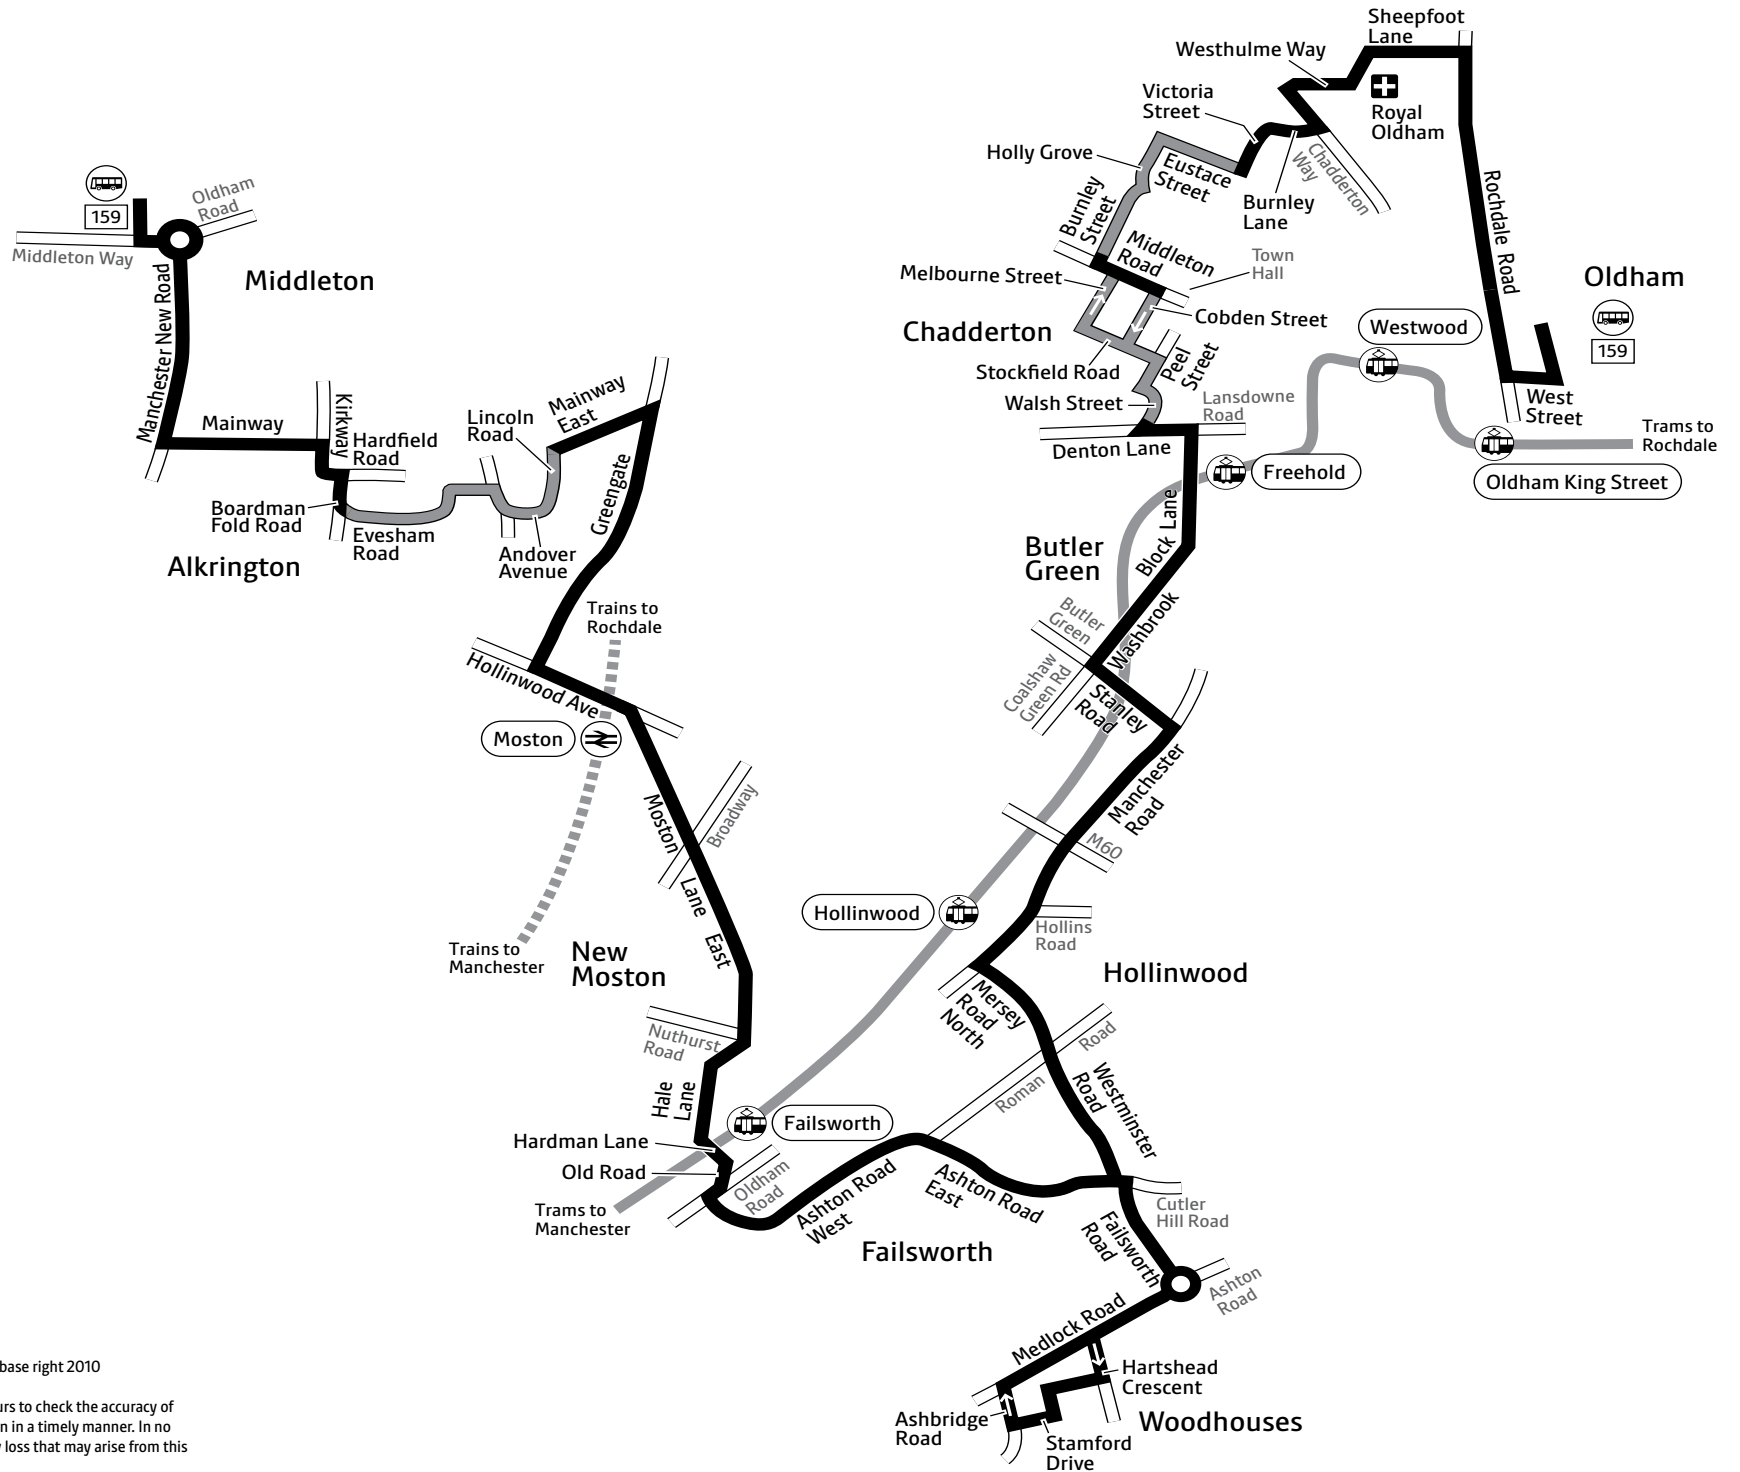

From 24 April

159

Route changed to run via Alkrington instead of Moorclose and Middleton Junction. The route is also changed in Chadderton town centre to run via Stockfield Road and Melbourne Street/Cobden Street

Mon to Fri 7am to 5.30pm

Saturday 8am to 5.30pm

Sunday* Closed

*Including public holidays

159

Key

-  Bus route
-  Hail and ride:
passengers can get on or off
the bus wherever it is safe
-  Train line
-  Tram line
-  Direction of travel
-  Bus station/connection point
-  Train station
-  Metrolink stop
-  Hospital
-  Terminus