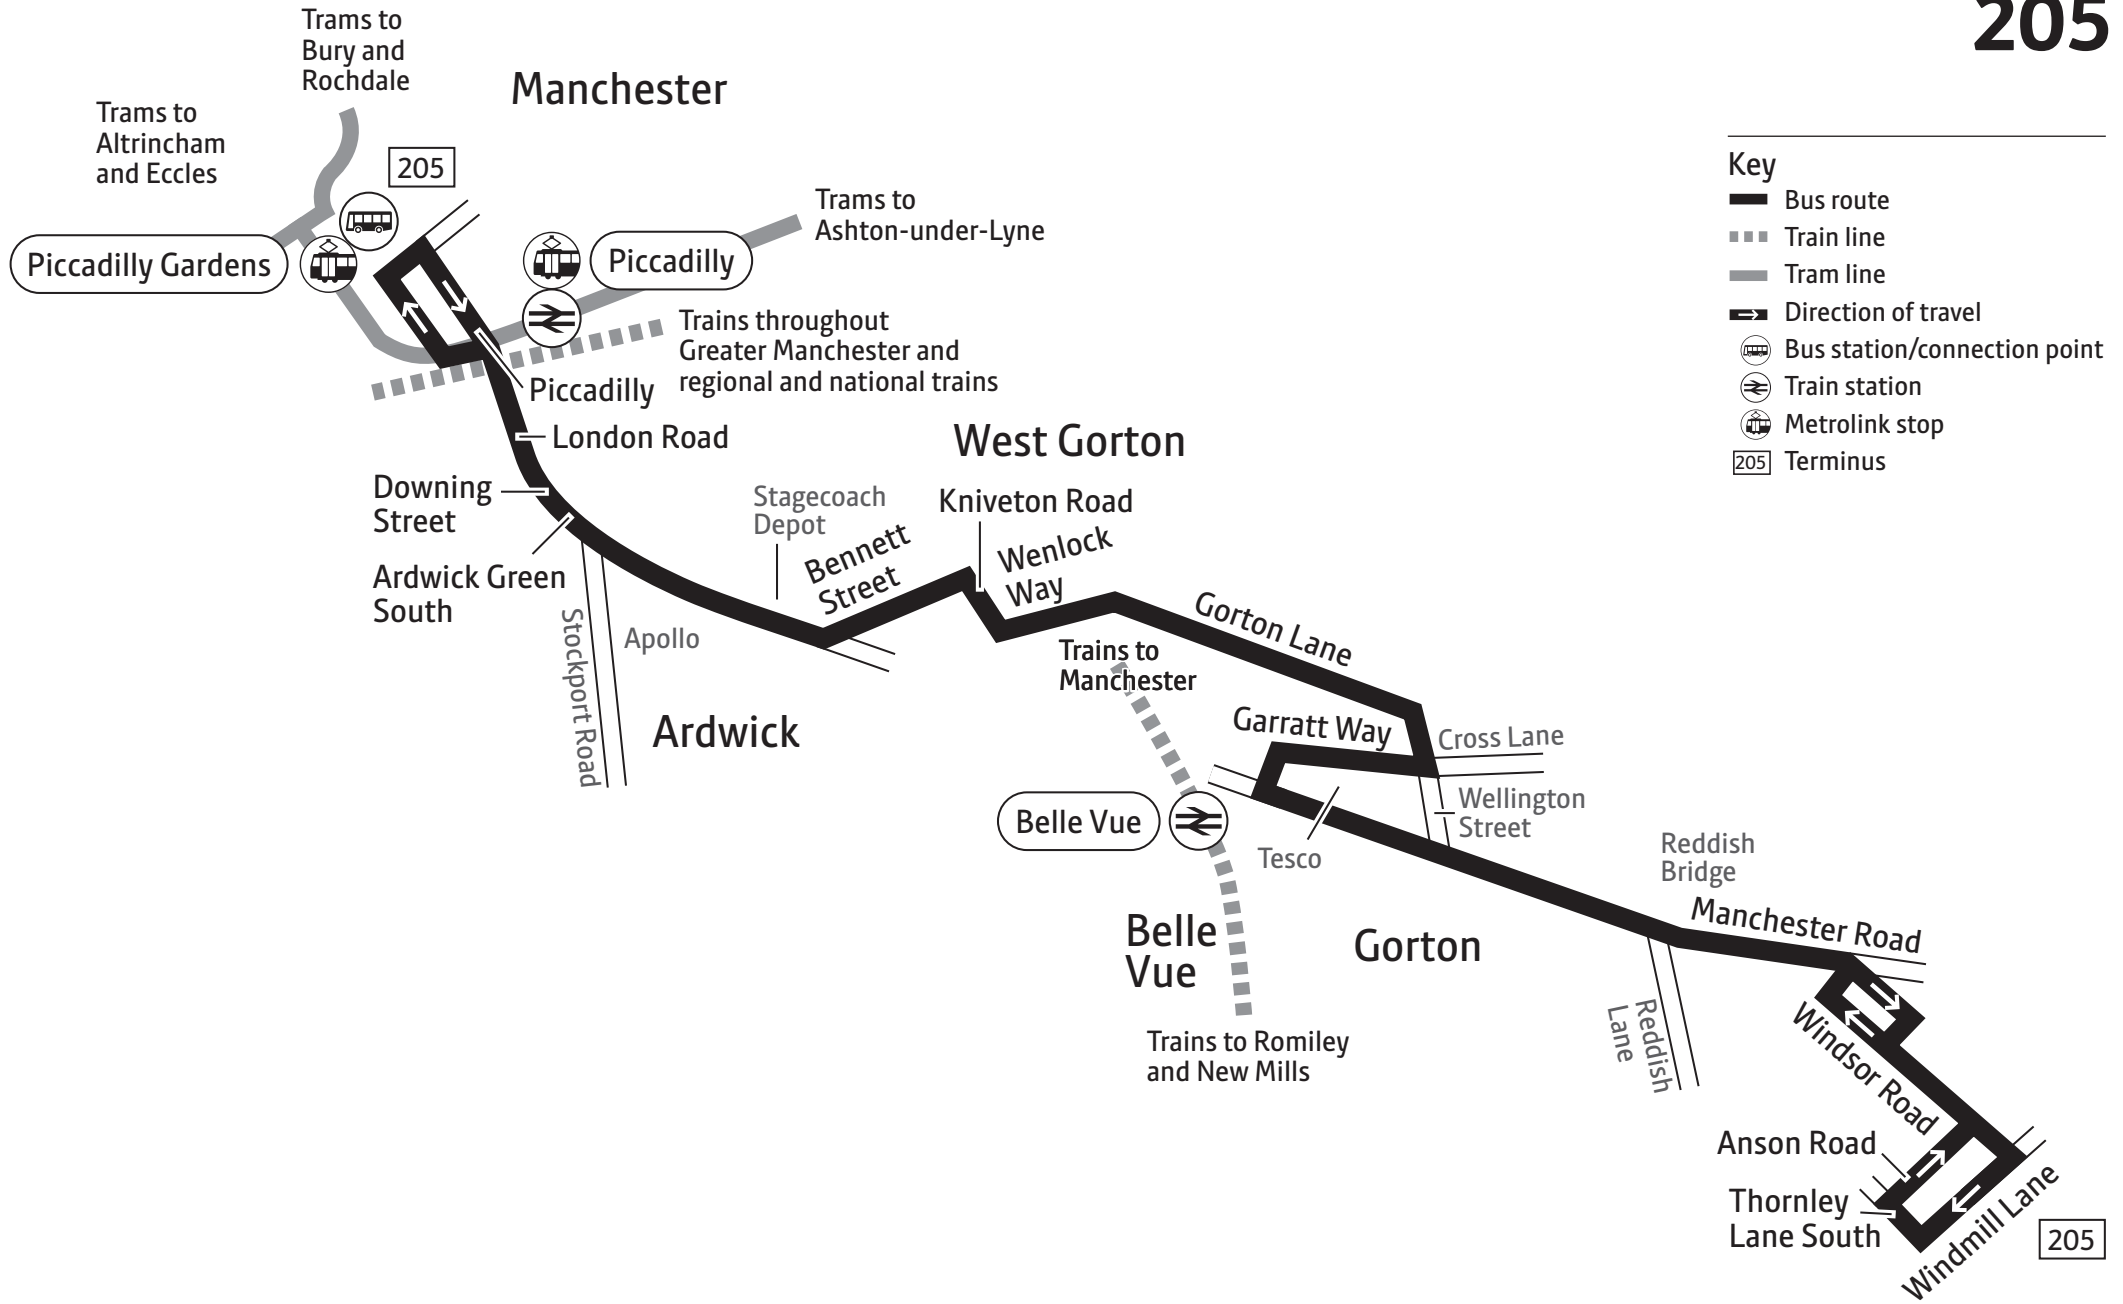

Using this timetable

Timetables show the direction of travel, bus numbers and the days of the week.

Main stops on the route are listed on the left. Where no time is shown against a particular stop, the bus does not stop there on that journey. Check any letters which are shown in the timetable against the key at the bottom of the page.

Using the 24 hour clock

Times are shown in four figures. The first two are the hour and the last two are the minutes.

0753 is 53 minutes past 7am

1953 is 53 minutes past 7pm

Operator details

Stagecoach

Head Office

Sunday Closed

Public hols 10am to 1.45pm and 2.30pm to 5.30pm

Contains Ordnance Survey data ©Crown copyright and database right 2010
 ©0100022610 Transport for Greater Manchester 2021
 Transport for Greater Manchester uses reasonable endeavours to check the accuracy of information published and to publish changes to information in a timely manner. In no event will Transport for Greater Manchester be liable for any loss that may arise from this information being inaccurate.

Mondays to Fridays

| | | | | | | | | | | | | | | | | | |
|--------------------------------|------|------|------|------|------|------|------|------|---------|------|------|---------|------|------|------|------|------|
| | ♫ | | | | | | | | | | | | | | | | |
| Dane Bank, Windmill Lane | 0505 | 0605 | 0625 | 0645 | 0705 | 0725 | 0745 | 0805 | and | 1525 | 1548 | and | 1748 | 1808 | 1828 | 1855 | 1915 |
| Gorton, Tesco | 0519 | 0619 | 0639 | 0700 | 0723 | 0743 | 0802 | 0819 | every | 1539 | 1602 | every | 1802 | 1822 | 1842 | 1909 | 1929 |
| Hyde Road, Stagecoach Depot | 0529 | 0629 | 0649 | 0710 | 0734 | 0755 | 0815 | 0832 | 20 mins | 1552 | 1615 | 20 mins | 1815 | 1832 | 1852 | 1919 | 1939 |
| Manchester, Piccadilly Gardens | 0538 | 0638 | 0658 | 0720 | 0744 | 0805 | 0826 | 0842 | until | 1602 | 1625 | until | 1825 | 1841 | 1901 | 1928 | 1948 |