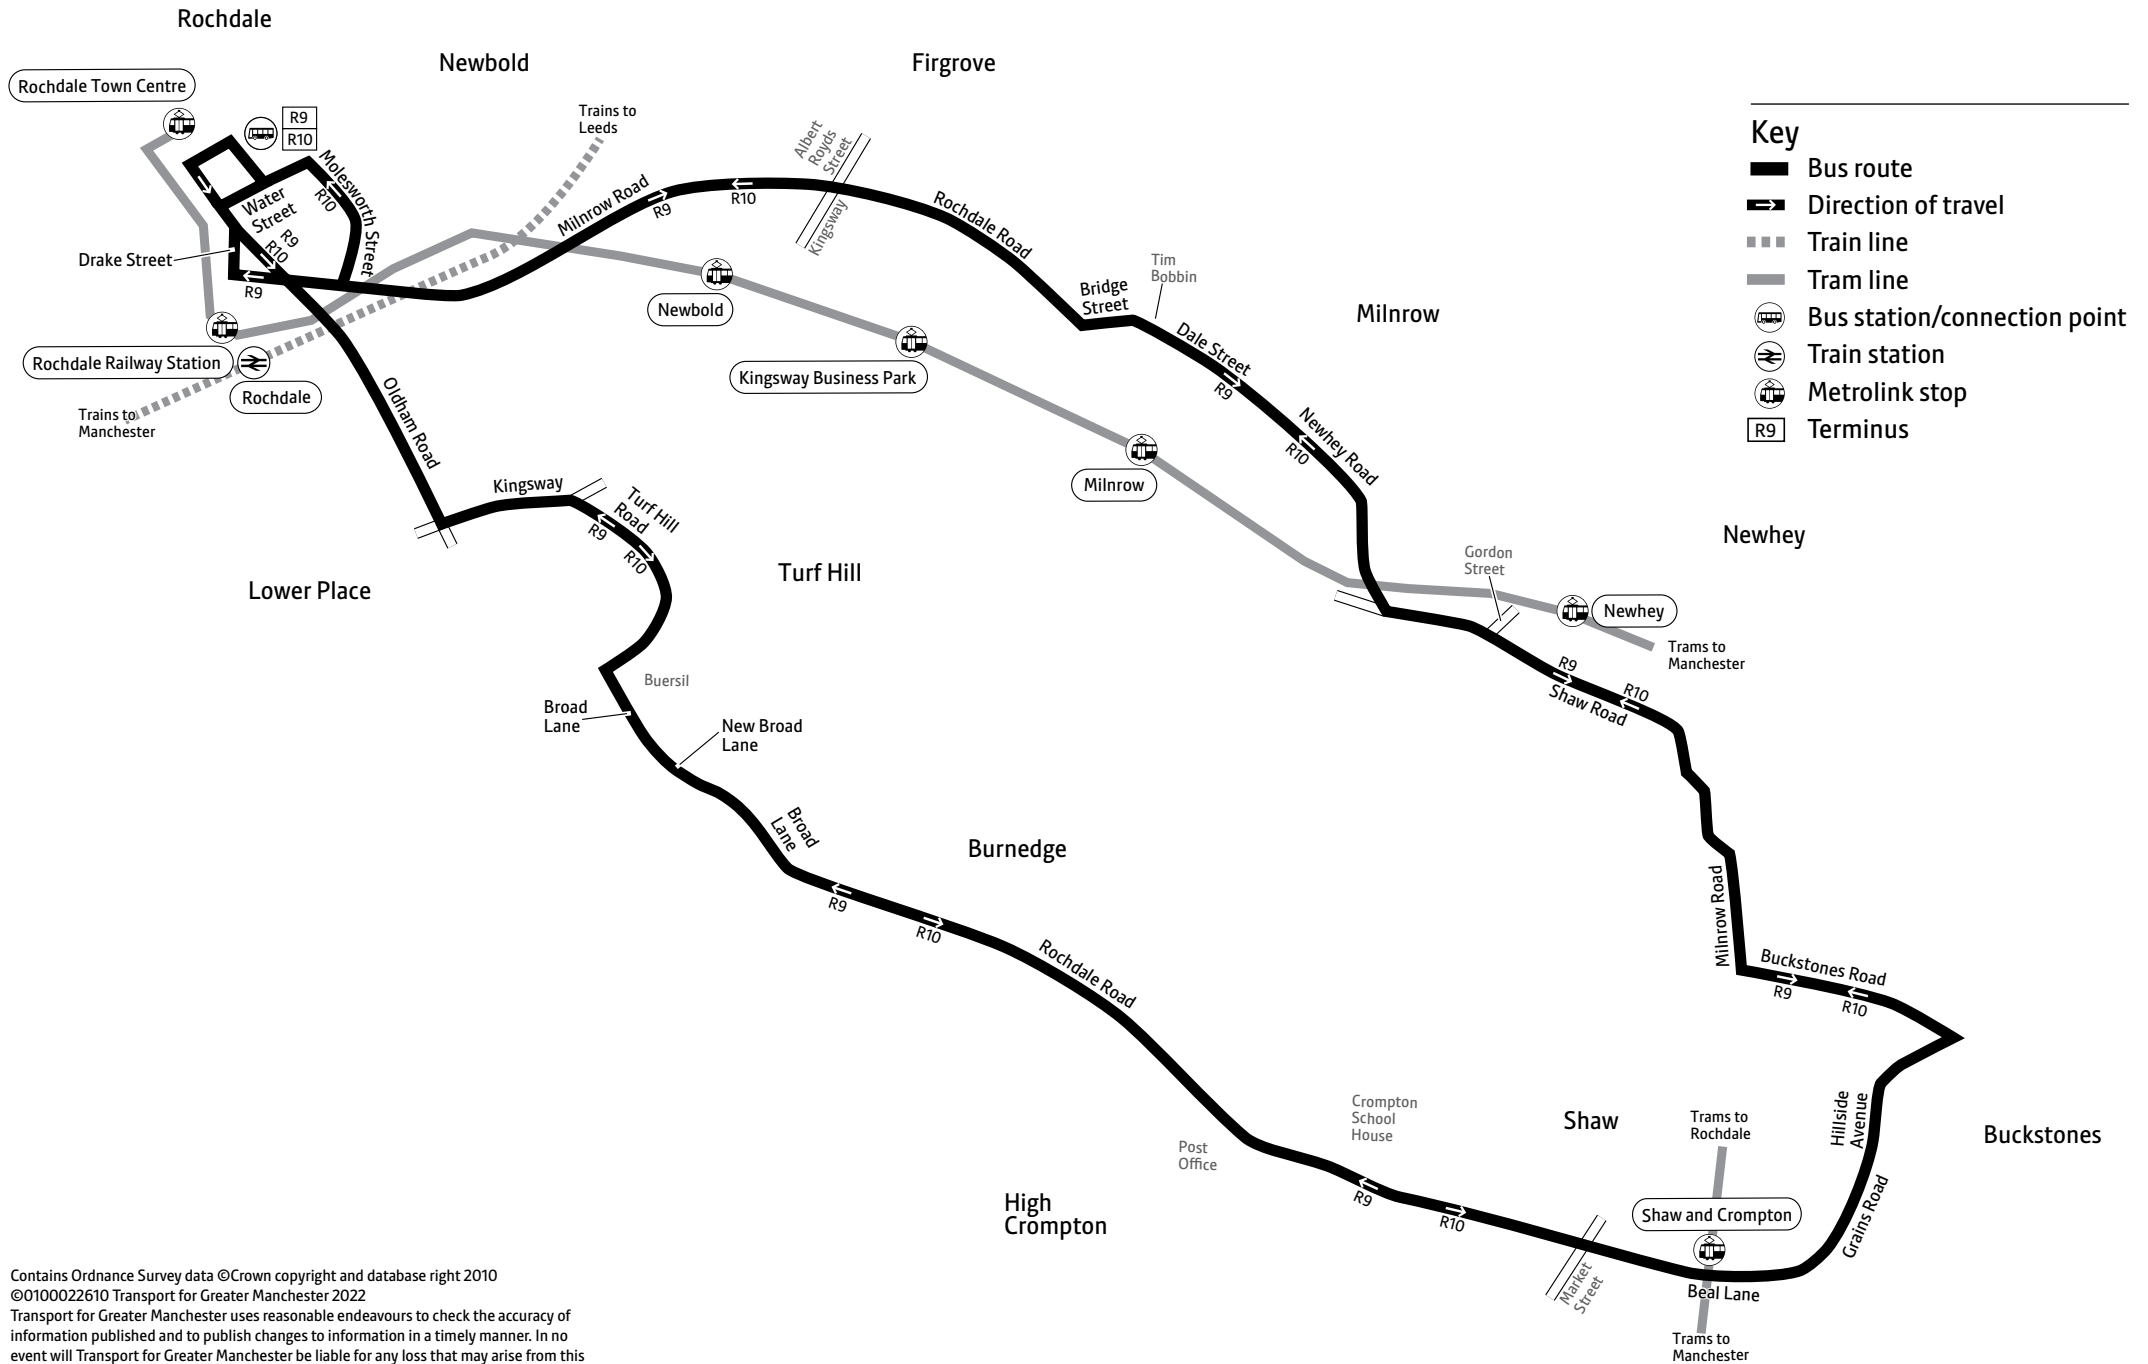

R9 R10

Contains Ordnance Survey data ©Crown copyright and database right 2010
©0100022610 Transport for Greater Manchester 2022
Transport for Greater Manchester uses reasonable endeavours to check the accuracy of information published and to publish changes to information in a timely manner. In no event will Transport for Greater Manchester be liable for any loss that may arise from this information being inaccurate.