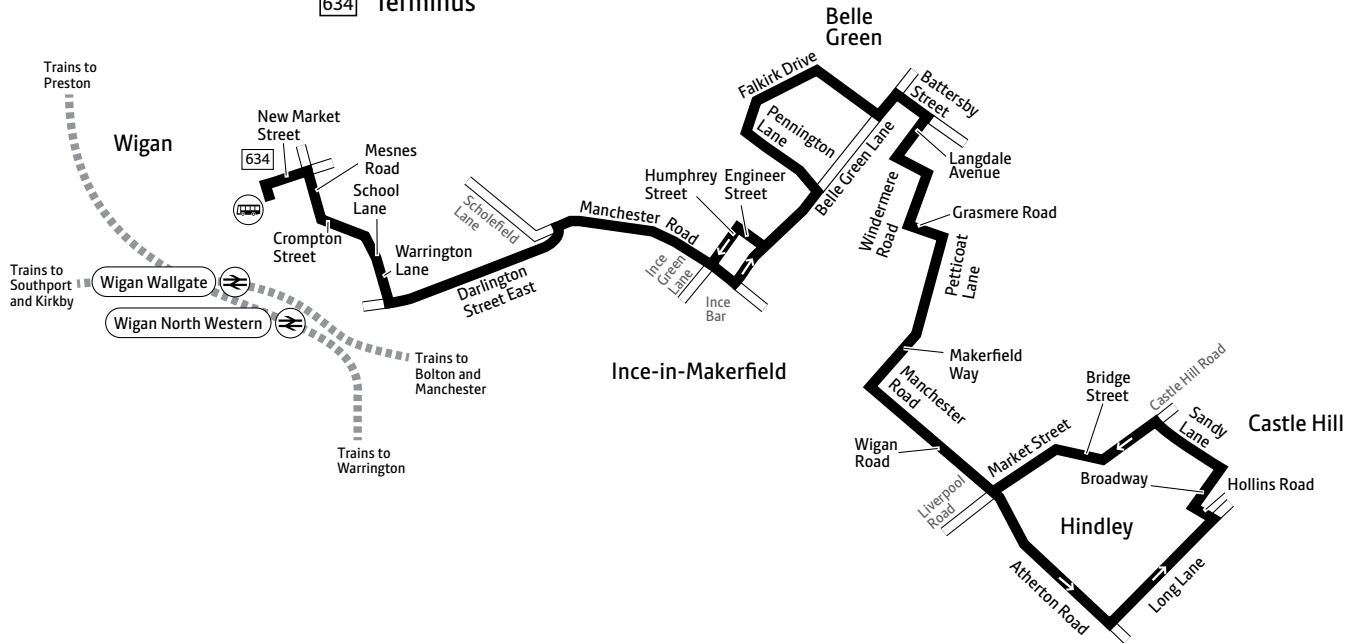

## Travelshops

### Wigan Bus Station

Mon to Fri 7am to 5.30pm

Saturday 8.30am to 1.15pm and 2pm to 4pm

Sunday\* Closed

\*Including public holidays

---

## Key

- Bus route
- Train line
- ➔ Direction of travel
- 🚌 Bus station/connection point
- 🚉 Train station
- 634 Terminus

Contains Ordnance Survey data ©Crown copyright and database right 2010  
©0100022610 Transport for Greater Manchester 2020  
Transport for Greater Manchester uses reasonable endeavours to check the accuracy of information published and to publish changes to information in a timely manner. In no event will Transport for Greater Manchester be liable for any loss that may arise from this information being inaccurate.